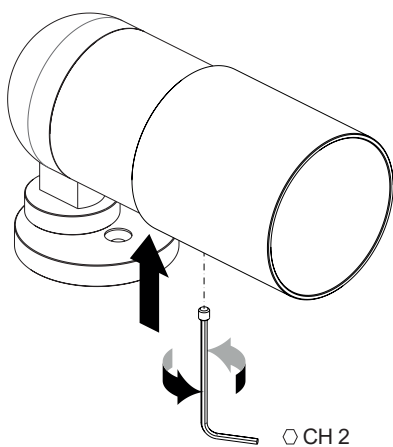

WB1001E - White / Bianco

WB1001F - Grey / Grigio

WB1001H - Anthracite / Antracite

WB1001T - Cor-ten / Cor-ten

WB1001U - Copper / Rame

2 - WB1001X

PIVOT 2.0

SPOT 2.4

FLORI 1.X

1 - WB1002X

PIVOT 2.0

SPOT 2.4

FLORI 1.X

WB10015 - Jasper green / Verde minerale

WB1001E - White / Bianco

WB1001F - Grey / Grigio