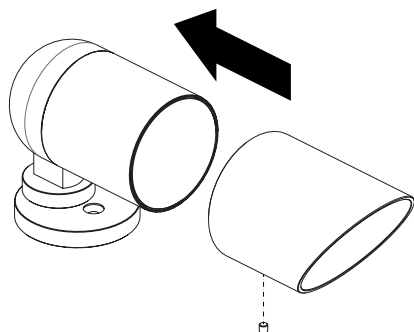

1 - WB1002X

PIVOT 2.0