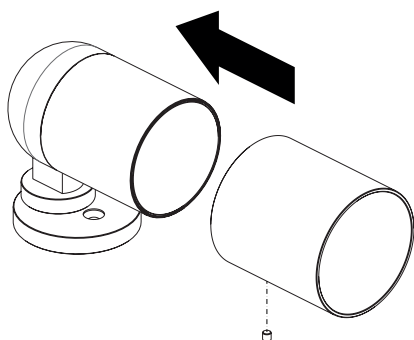

WB1001X - WB1002X

Accessories / Accessori / Accessoires / Zubehör / Accesorios

Made in Italy

1 - WB1001X

PIVOT 2.0

SPOT 2.4

FLORI 1.X

WB10015 - Jasper green / Verde minerale

WB1001E - White / Bianco

WB1001F - Grey / Grigio

WB1001H - Anthracite / Antracite

WB1001T - Cor-ten / Cor-ten

WB1001U - Copper / Rame

2 - WB1001X

PIVOT 2.0

SPOT 2.4