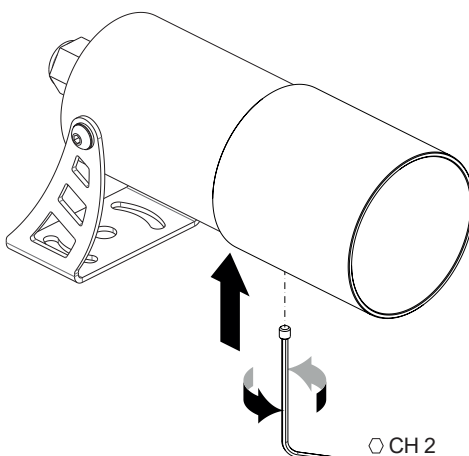

WB1001E - White / Bianco

WB1001F - Grey / Grigio

WB1001H - Anthracite / Antracite

WB1001T - Cor-ten / Cor-ten

WB1001U - Copper / Rame

2 - WB1001X

PIVOT 2.0

SPOT 2.4