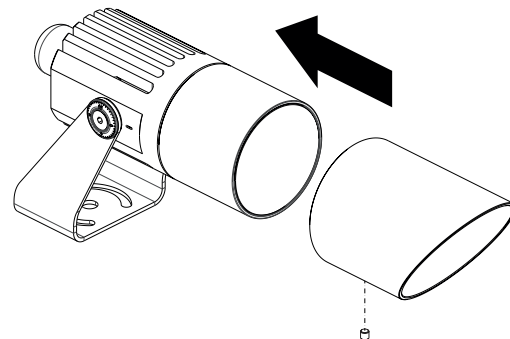

FLORI 1.X

1 - WB1002X

PIVOT 2.0

SPOT 2.4

FLORI 1.X

WB10015 - Jasper green / Verde minerale

WB1001E - White / Bianco

WB1001F - Grey / Grigio