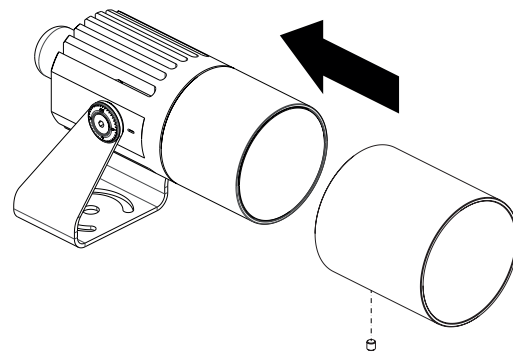

WB1001X - WB1002X

Accessories / Accessori / Accessoires / Zubehör / Accesorios

Made in Italy

1 - WB1001X

PIVOT 2.0

SPOT 2.4

FLORI 1.X

WB10015 - Jasper green / Verde minerale

WB1001E - White / Bianco

WB1001F - Grey / Grigio

WB1001H - Anthracite / Antracite

WB1001T - Cor-ten / Cor-ten

WB1001U - Copper / Rame

2 - WB1001X

PIVOT 2.0

SPOT 2.4