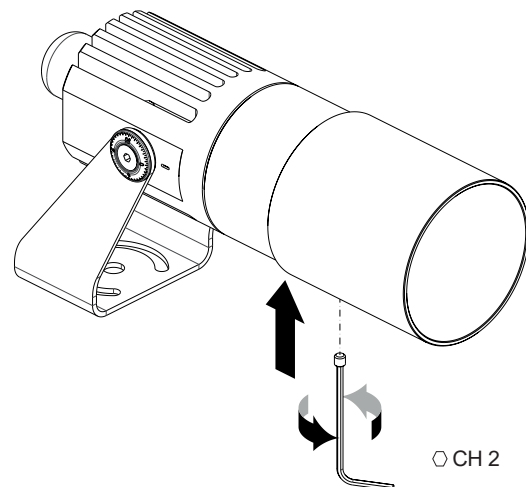

WB1001E - White / Bianco

WB1001F - Grey / Grigio

WB1001H - Anthracite / Antracite

WB1001T - Cor-ten / Cor-ten

WB1001U - Copper / Rame

2 - WB1001X

PIVOT 2.0

SPOT 2.4