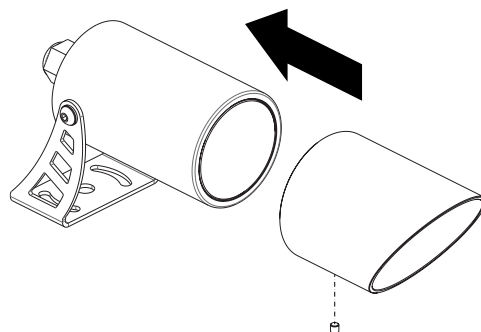

1 - WB1002X

SPOT 2.4

WB10015 - Jasper green / Verde minerale

WB1001E - White / Bianco

WB1001F - Grey / Grigio

WB1001H - Anthracite / Antracite

WB1001T - Cor-ten / Cor-ten

WB1001U - Copper / Rame

2 - WB1002X