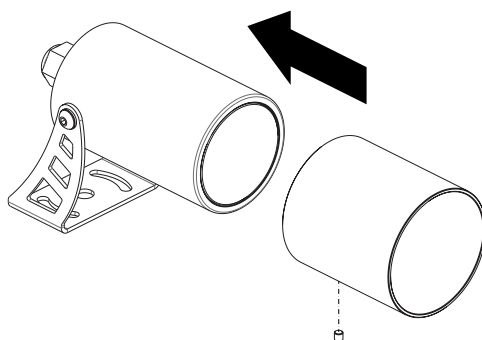

WB1001X - WB1002X

Accessories / Accessori / Accessoires / Zubehör / Accesorios

Made in Italy

1 - WB1001X

PIVOT 2.0

SPOT 2.4

FLORI 1.X

WB10015 - Jasper green / Verde minerale

WB1001E - White / Bianco

WB1001F - Grey / Grigio

WB1001H - Anthracite / Antracite

WB1001T - Cor-ten / Cor-ten

WB1001U - Copper / Rame

2 - WB1001X

PIVOT 2.0

SPOT 2.4