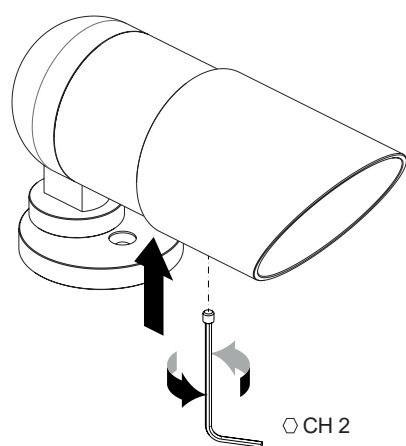

FLORI 1.X

1 - WB1002X

PIVOT 2.0

SPOT 2.4

FLORI 1.X

WB10015 - Jasper green / Verde minerale

WB1001E - White / Bianco

WB1001F - Grey / Grigio

WB1001H - Anthracite / Antracite

WB1001T - Cor-ten / Cor-ten

WB1001U - Copper / Rame

2 - WB1002X

PIVOT 2.0

SPOT 2.4

FLORI 1.X