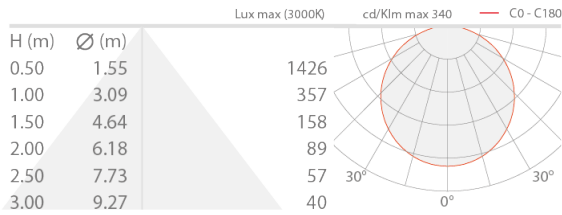

DATOS FOTOMÉTRICOS

PLUS – 100cm FROST

ACCESORIOS

Ópticos

WR0000S1M

Pantalla - Line / Line Plus / Plaster / Plaster Plus / Corner opalino - 2000 mm

WR0000S1S

Pantalla - Line / Line Plus / Plaster / Plaster Plus / Corner satinado - 2000 mm

WR0000S1T

Pantalla - Line / Line Plus / Plaster / Plaster Plus / Corner transparente - 2000 mm

WR0000S2M

Pantalla - Line / Line Plus / Plaster / Plaster Plus / Corner opalino - 3000 mm

WR0000S2S

Pantalla - Line / Line Plus / Plaster / Plaster Plus / Corner satinado - 3000 mm

WR0000S2T

Pantalla - Line / Line Plus / Plaster / Plaster Plus / Corner transparente - 3000 mm

WR0000S3S

WR0000S4M