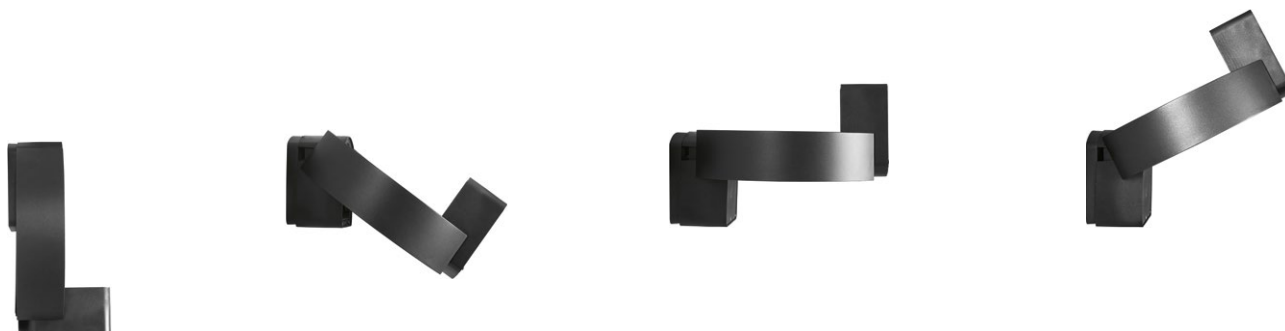

PALLADIANO 1.0

APPLIQUE DA ESTERNO / OUTDOOR WALL MOUNTED

ROTAZIONE DELLE BRACCIA OGNI 30°
ARMS ROTATABLE IN STEPS OF 30°

ACCESSORI PER INSTALLAZIONE

ACCESSORIES FOR INSTALLATION

WM0412E Bianco / White
WM0412H Antracite / Anthracite
WM0412T Cor-ten
WM0412U Rame / Copper
Piastra base per installazione a parete
Base plate for wall-mounted installation

WM0410E Bianco / White
WM0410H Antracite / Anthracite
WM0410T Cor-ten
WM0410U Rame / Copper
Staffa per montaggio su distanziale
Bracket for spacer mounting

320 mm
WD0410E Bianco / White
WD0410H Antracite / Anthracite
WD0410T Cor-ten
WD0410U Rame / Copper
Distanziale
Spacer

640 mm
WD0411E Bianco / White
WD0411H Antracite / Anthracite
WD0411T Cor-ten
WD0411U Rame / Copper
Distanziale
Spacer