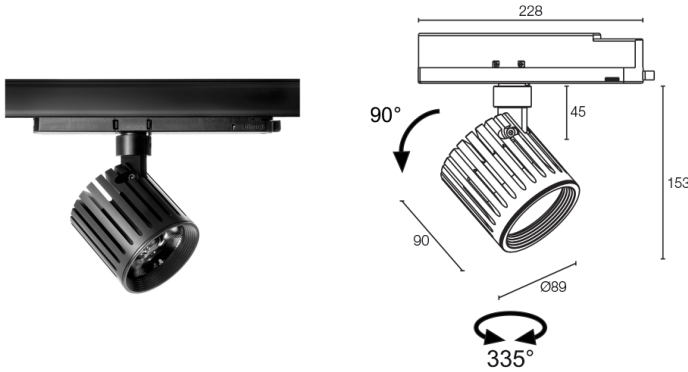

## DESCRIPTION

projector for indoor applications; on horizontal track; Power consumption: 23W; Power supply: 230Vac; Lumen output at source: 1912 lm (3000K); Delivered lumen output: 1366 lm (3000K, 32°); 1 COB LED Xicato Xtm Artist Series®, 2-step MacAdam, 50 000h L90 B10 (Ta 25°C); LED colour: 3000K; Optics: 20°: optical system consisting of a high-efficiency TIR lens; CRI Colour Rendering Index: 98; Body material: body and screw ring made of extruded anodized aluminium, produced entirely on a CNC lathe; Finishes: body and ring anodized glossy black (RAL 9005); RAL finish on request; built-in power supply unit; Ingress protection: IP40; CRI 98 (R9>98); IES TM-30 Colour Fidelity (Rf) 96, Colour Gamut (Rg) 103, Casambi-compatible version, controllable with the Casambi app, available on request; Eurostandard adaptor; Operating temperature: 0°C — +45°C; Photobiological safety: photobiological safety: risk group 1 according to EN 62471:2006; Appliance class: class I; Weight: 900 g; Dimensions: Ø89x93 mm; Energy efficiency class: F (light source) in accordance with EU 2019/2015; Accessories: BE0017001 Suspension kit with 2 m cable and clutch adjustment, BE0030011 Lighting track 3-CCT aluminium 1000 mm - black, BE0030021 Lighting track 3-CCT aluminium 2000 mm - black, BE0030031 Lighting track 3-CCT aluminium 3000 mm - black, BE0031001 Supply connector earth conductor on left - black, BE0031011 Supply connector earth conductor on right - black, BE0031101 Concealed coupling with wiring - black, BE0031201 End cap - black, BE0031301 L-shaped coupling ground external - black, BE0031311 L-shaped coupling ground internal - black, BE0031401 Flexible coupling - black, BE0032001 Cover - length 1000 mm - black, WB0401N Standard snoot - black, WB0402N Asymmetrical snoot - black, WB0403N Barn doors - black, WH0710 Honeycomb louvre ; tested and approved via E.O.L. (End Of Line) test with functioning test and check of electrical power consumption