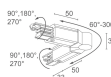

### MECHANICAL CHARACTERISTICS

|               |                            |
|---------------|----------------------------|
| Dimensions    | Ø89x93 mm                  |
| Weight        | 900 g                      |
| Finishes      | black RAL 9005             |
| Mounting      | with Eurostandard adaptor  |
| Body material | body in anodized aluminium |

Other

BE0017001  
Suspension kit with 2 m cable and clutch adjustment

BE003001  
Lighting track 3-CCT aluminium 1000 mm - black

BE003002  
Lighting track 3-CCT aluminium 2000 mm - black

BE003003  
Lighting track 3-CCT aluminium 3000 mm - black

**BE0031001**

Supply connector earth conductor on left - black

**BE0031011**

Supply connector earth conductor on right - black

**BE0031101**

Concealed coupling with wiring - black

**BE0031201**

End cap - black

**BE0031301**

L-shaped coupling ground external - black

**BE0031311**

L-shaped coupling ground internal - black

**BE0031401**

Flexible coupling - black

**BE0032001**

Cover - length 1000 mm - black