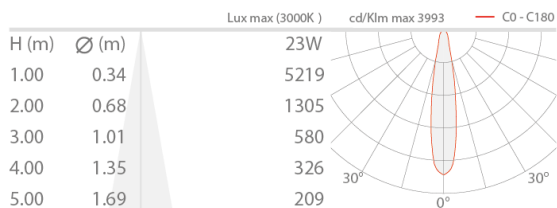

PHOTOMETRIC DATA

S - 20°

ACCESSORIES

Anti-glare

Other