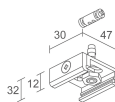

### MECHANICAL CHARACTERISTICS

|               |                            |
|---------------|----------------------------|
| Dimensions    | Ø89x93 mm                  |
| Weight        | 900 g                      |
| Finishes      | black RAL 9005             |
| Mounting      | with Eurostandard adaptor  |
| Body material | body in anodized aluminium |

PHOTOMETRIC DATA

S - 20°

ACCESSORIES

Anti-glare

WB0401N  
Standard snoot - black

WB0402N  
Asymmetrical snoot - black

WB0403N  
Barn doors - black

WH0710  
Honeycomb louvre  
built into the lighting fixture  
Order together with the lighting fixture

Other

BE0017001  
Suspension kit with 2 m cable and clutch adjustment

BE003001  
Lighting track 3-CCT aluminium 1000 mm - black

BE003002  
Lighting track 3-CCT aluminium 2000 mm - black

BE003003  
Lighting track 3-CCT aluminium 3000 mm - black