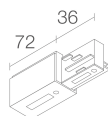

BE0031011

Supply connector earth conductor on right - black