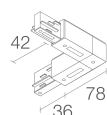

### MECHANICAL CHARACTERISTICS

|               |                            |
|---------------|----------------------------|
| Dimensions    | Ø89x93 mm                  |
| Weight        | 900 g                      |
| Finishes      | black RAL 9005             |
| Mounting      | with Eurostandard adaptor  |
| Body material | body in anodized aluminium |

Other

BE0017001  
Suspension kit with 2 m cable and clutch adjustment

BE003001  
Lighting track 3-CCT aluminium 1000 mm - black

BE003002  
Lighting track 3-CCT aluminium 2000 mm - black

BE003003  
Lighting track 3-CCT aluminium 3000 mm - black

**BE0031001**

Supply connector earth conductor on left - black

**BE0031011**

Supply connector earth conductor on right - black

**BE0031101**

Concealed coupling with wiring - black

**BE0031201**

End cap - black

**BE0031301**

L-shaped coupling ground external - black

**BE0031311**

L-shaped coupling ground internal - black

**BE0031401**

Flexible coupling - black

**BE0032001**

Cover - length 1000 mm - black