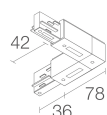

### MECHANICAL CHARACTERISTICS

|               |                            |
|---------------|----------------------------|
| Dimensions    | Ø89x93 mm                  |
| Weight        | 900 g                      |
| Finishes      | black RAL 9005             |
| Mounting      | with Eurostandard adaptor  |
| Body material | body in anodized aluminium |

Other

BE0017001  
Suspension kit with 2 m cable and clutch adjustment

BE003001  
Lighting track 3-CCT aluminium 1000 mm - black

BE003002  
Lighting track 3-CCT aluminium 2000 mm - black

BE003003  
Lighting track 3-CCT aluminium 3000 mm - black

**BE0031001**

Supply connector earth conductor on left - black

**BE0031011**

Supply connector earth conductor on right - black

**BE0031101**

Concealed coupling with wiring - black

**BE0031201**

End cap - black

**BE0031301**

L-shaped coupling ground external - black

**BE0031311**

L-shaped coupling ground internal - black

**BE0031401**

Flexible coupling - black

**BE0032001**

Cover - length 1000 mm - black