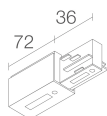

### MECHANICAL CHARACTERISTICS

|               |                            |
|---------------|----------------------------|
| Dimensions    | Ø89x93 mm                  |
| Weight        | 900 g                      |
| Finishes      | black RAL 9005             |
| Mounting      | with Eurostandard adaptor  |
| Body material | body in anodized aluminium |

PHOTOMETRIC DATA

S - 20°

ACCESSORIES

Anti-glare

WB0401N  
Standard snoot - black

WB0402N  
Asymmetrical snoot - black

WB0403N  
Barn doors - black

WH0710  
Honeycomb louvre  
built into the lighting fixture  
Order together with the lighting fixture

Other

BE0017001  
Suspension kit with 2 m cable and clutch adjustment

BE003001  
Lighting track 3-CCT aluminium 1000 mm - black

BE003002  
Lighting track 3-CCT aluminium 2000 mm - black

BE003003  
Lighting track 3-CCT aluminium 3000 mm - black