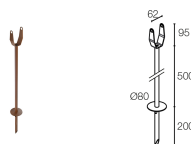

PHOTOMETRIC DATA

M - 31° CRI 80

ACCESSORIES

Installation Accessories

WP0100
Spike for in-ground installation

WP1001T
Spike with bracket for in-ground installation - h 500 mm - cor-ten

WP1002T
Spike with bracket for in-ground installation - h 800 mm - cor-ten

WP1003T
Arm with bracket for wall-mounted installation - h 420 mm - cor-ten

Anti-glare

WB1001T
Standard snoot - cor-ten

WB1002T
Asymmetrical snoot - cor-ten

WB1003N

WHA0005

Barn doors - black

Honeycomb louvre
built into the lighting fixture