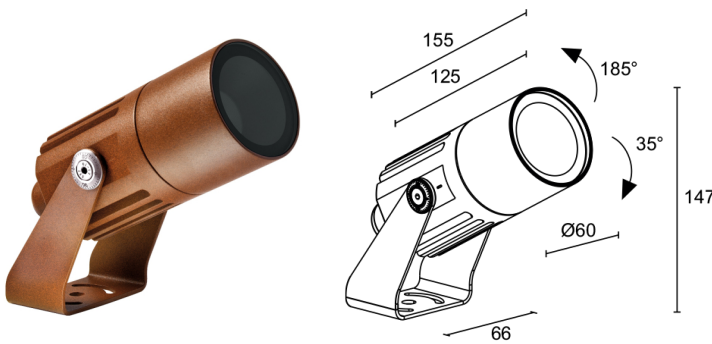

Made in Italy

 Flori 1.0, code: FS10101FMT
Projectors for outdoor applications

01/04/2025 Rev. 09/2024

DESCRIPTION

projector for outdoor applications; surface mounted (ceiling, wall, ground, spike, strap); Power consumption: 7W; Power supply: 230Vac; Lumen output at source: 608 lm (3000K, CRI >90); Delivered lumen output: 296 lm (3000K, 31°, CRI >90); 1 power LED High Intensity, 3-step MacAdam, 50 000h L90 B10 (Ta 25°C); LED colour: 2700K; Optics: 31°; CRI Colour Rendering Index: >90; Body material: body in aluminium; Finishes: cor-ten; RAL finish on request; Screen material: screen in serigraphed, transparent and tempered extra-clear glass; built-in power supply unit; includes 1.5 m neoprene cable H05RN-F 3x1,0 Ø7 mm; Ingress protection: IP66; Impact resistance: IK07; version with 24Vdc power supply available on request; Protection systems: IPS (Intelligent Protection System) protects lighting fixtures from water infiltrations, which can occur if there are faulty junctions between the cables in outdoor or underwater applications. This innovation, patented by L&L, also guarantees electrical protection against polarity reversal, hot plugging, ESD and power surges, which can occur if there are faults in the electrical circuit; The PID (Protective Impedance Device) protects lighting fixtures from electrical phenomena external to the system, such as static electricity accumulation or electromagnetic interference coming from the mains power. Generally, these are events with a low energy content; Operating temperature: -20°C — +45°C; Glow wire test: 960°C; Photobiological safety: photobiological safety: risk group 1 according to EN 62471:2006; Appliance class: class I; Weight: 800 g; Dimensions: Ø60x154x147 mm; Energy efficiency class: F (light source) in accordance with EU 2019/2015; Accessories: WB1001T Standard snoot - cor-ten, WB1002T Asymmetrical snoot - cor-ten, WB1003N Barn doors - black, WHA0005 Honeycomb louvre , WP0100 Spike for in-ground installation, WP1001T Spike with bracket for in-ground installation - h 500 mm - cor-ten, WP1002T Spike with bracket for in-ground installation - h 800 mm - cor-ten, WP1003T Arm with bracket for wall-mounted installation - h 420 mm - cor-ten, WP1004 Fastener strap - 5 m; tested and approved via E.O.L. (End Of Line) test with functioning test and check of electrical power consumption