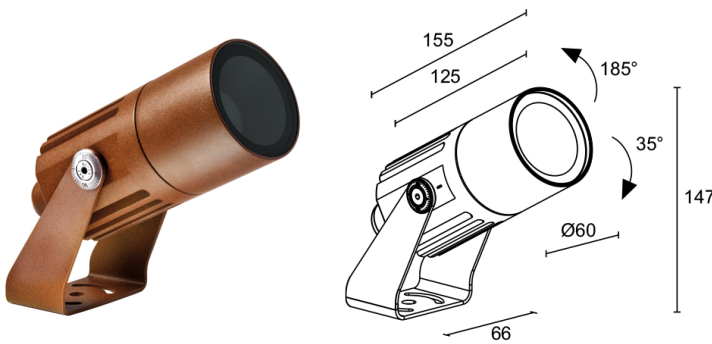

Made in Italy

 Flori 1.0, code: FS10101FMT
Projectors for outdoor applications

21/11/2024 Rev. 28

DESCRIPTION

projector for outdoor applications; surface mounted (ceiling, wall, ground, spike, strap); Power consumption: 7W; Power supply: 230Vac; Lumen output at source: 608 lm (3000K, CRI >90); Delivered lumen output: 296 lm (3000K, 31°, CRI >90); 1 power LED High Intensity, 3-step MacAdam, 50 000h L90 B10 (Ta 25°C); LED colour: 2700K; Optics: 31°; CRI Colour Rendering Index: >90; Body material: body in aluminium; Finishes: cor-ten; RAL finish on request; Screen material: screen in serigraphed, transparent and tempered extra-clear glass; built-in power supply unit; includes 1.5 m neoprene cable H05RN-F 3x1,0 Ø7 mm; Ingress protection: IP66; Impact resistance: IK07; version with 24Vdc power supply available on request, Casambi-compatible version, controllable with the Casambi app, available on request; Protection systems: IPS (Intelligent Protection System) protects lighting fixtures from water infiltrations, which can occur if there are faulty junctions between the cables in outdoor or underwater applications. This innovation, patented by L&L, also guarantees electrical protection against polarity reversal, hot plugging, ESD and power surges, which can occur if there are faults in the electrical circuit; The PID (Protective Impedance Device) protects lighting fixtures from electrical phenomena external to the system, such as static electricity accumulation or electromagnetic interference coming from the mains power. Generally, these are events with a low energy content; Operating temperature: -20°C — +45°C; Glow wire test: 960°; Photobiological safety: photobiological safety: risk group 1 according to EN 62471:2006; Appliance class: class I; Weight: 800 g; Dimensions: Ø60x154x147 mm; Energy efficiency class: F (light source) in accordance with EU 2019/2015; Accessories: WB1001T Standard snoot - cor-ten, WB1002T Asymmetrical snoot - cor-ten, WB1003N Barn doors - black, WHA0005 Honeycomb louvre , WP0100 Spike for in-ground installation, WP1001T Spike with bracket for in-ground installation - h 500 mm - cor-ten, WP1002T Spike with bracket for in-ground installation - h 800 mm - cor-ten, WP1003T Arm with bracket for wall-mounted installation - h 420 mm - cor-ten, WP1004 Fastener strap - 5 m; tested and approved via E.O.L. (End Of Line) test with functioning test and check of electrical power consumption