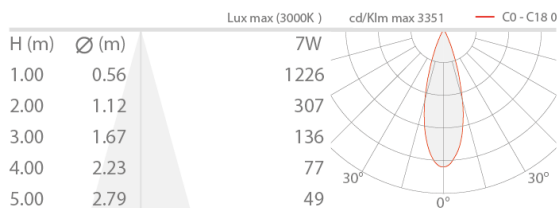

PHOTOMETRIC DATA

M - 31° CRI 80

ACCESSORIES

Installation Accessories

WP1003T
Arm with bracket for wall-mounted installation - h 420 mm - cor-ten

Anti-glare

WB1001T
Standard snoot - cor-ten

WB1002T
Asymmetrical snoot - cor-ten