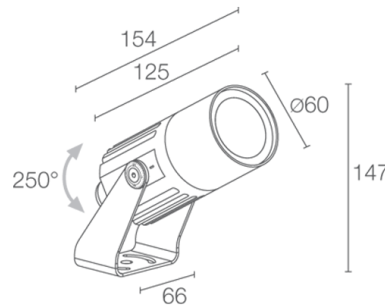

Made in Italy

 Flori 1.0, code: FS10101FMT
Projectors for outdoor applications

18/07/2024 Rev. 26

DESCRIPTION

projector for outdoor applications; surface mounted (ceiling, wall, ground, spike, strap); Power consumption: 7W; Power supply: 230Vac; Lumen output at source: 608 lm (3000K, CRI >90); Delivered lumen output: 296 lm (3000K, 31°, CRI >90); 1 power LED High Intensity, 3-step MacAdam, 50 000h L90 B10 (Ta 25°C); LED colour: 2700K; Optics: 31°; CRI Colour Rendering Index: >90; Body material: body in aluminium; Finishes: cor-ten; RAL finish on request; Screen material: screen in serigraphed, transparent and tempered extra-clear glass; built-in power supply unit; includes 1.5 m neoprene cable H05RN-F 3x1,0 Ø7 mm; Ingress protection: IP66; Impact resistance: IK07; version with 24Vdc power supply available on request, Casambi-compatible version, controllable with the Casambi app, available on request; Protection systems: IPS (Intelligent Protection System) protects lighting fixtures from water infiltrations, which can occur if there are faulty junctions between the cables in outdoor or underwater applications. This innovation, patented by L&L, also guarantees electrical protection against polarity reversal, hot plugging, ESD and power surges, which can occur if there are faults in the electrical circuit; The PID (Protective Impedance Device) protects lighting fixtures from electrical phenomena external to the system, such as static electricity accumulation or electromagnetic interference coming from the mains power. Generally, these are events with a low energy content; Operating temperature: -20°C — +45°C; Glow wire test: 960°; Photobiological safety: photobiological safety: risk group 1 according to EN 62471:2006; Appliance class: class I; Weight: 800 g; Dimensions: Ø60x154x147 mm; Energy efficiency class: F (light source) in accordance with EU 2019/2015; Accessories: WB1001T Standard snoot - cor-ten, WB1002T Asymmetrical snoot - cor-ten, WB1003N Barn doors - black, WHA0005 Honeycomb louvre , WP0100 Spike for in-ground installation, WP1001T Spike with bracket for in-ground installation - h 500 mm - cor-ten, WP1002T Spike with bracket for in-ground installation - h 800 mm - cor-ten, WP1003T Arm with bracket for wall-mounted installation - h 420 mm - cor-ten, WP1004 Fastener strap - 5 m; tested and approved via E.O.L. (End Of Line) test with functioning test and check of electrical power consumption