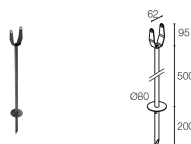

MECHANICAL CHARACTERISTICS

Dimensions	Ø60x154x147 mm
Weight	800 g
Finishes	anthracite
Mounting	with bracket, screws and plugs
Body material	body in aluminium
Screen material	screen in serigraphed, transparent, tempered extra-clear glass

PHOTOMETRIC DATA

M - 31° CRI 80

ACCESSORIES

Installation Accessories

WP0100
Spike for in-ground installation

WP1001H
Spike with bracket for in-ground installation - h 500 mm - anthracite

WP1002H
Spike with bracket for in-ground installation - h 800 mm - anthracite