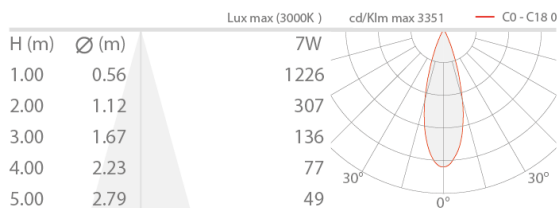

PHOTOMETRIC DATA

M - 31° CRI 80

ACCESSORIES

Installation Accessories

WP1003H
Arm with bracket for wall-mounted installation - h 420 mm - anthracite

Anti-glare

WB1001H
Standard snout - anthracite

WB1002H
Asymmetrical snout - anthracite