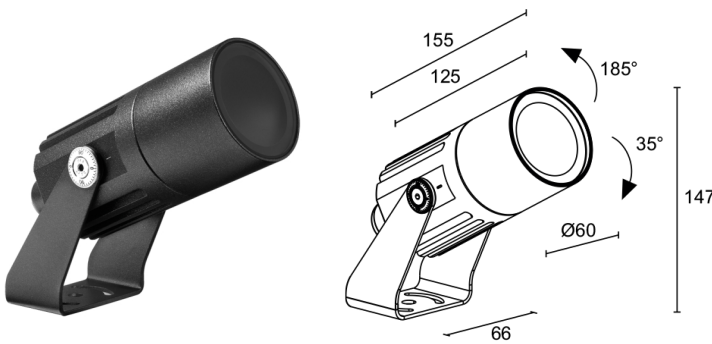

Made in Italy

 Flori 1.0, code: FS101005MH
Projectors for outdoor applications

23/11/2024 Rev. 29

DESCRIPTION

projector for outdoor applications; surface mounted (ceiling, wall, ground, spike, strap); Power consumption: 7W; Power supply: 230Vac; Lumen output at source: 657 lm (3000K, CRI 80); Delivered lumen output: 366 lm (3000K, 31°, CRI 80); 1 power LED High Intensity, 3-step MacAdam, 50 000h L90 B10 (Ta 25°C); LED colour: 3000K; Optics: 31°; CRI Colour Rendering Index: 80; Body material: body in aluminium; Finishes: anthracite; RAL finish on request; Screen material: screen in serigraphed, transparent and tempered extra-clear glass; built-in power supply unit; includes 1.5 m neoprene cable H05RN-F 3x1,0 Ø7 mm; Ingress protection: IP66; Impact resistance: IK07; version with 24Vdc power supply available on request, Casambi-compatible version, controllable with the Casambi app, available on request; Protection systems: IPS (Intelligent Protection System) protects lighting fixtures from water infiltrations, which can occur if there are faulty junctions between the cables in outdoor or underwater applications. This innovation, patented by L&L, also guarantees electrical protection against polarity reversal, hot plugging, ESD and power surges, which can occur if there are faults in the electrical circuit; The PID (Protective Impedance Device) protects lighting fixtures from electrical phenomena external to the system, such as static electricity accumulation or electromagnetic interference coming from the mains power. Generally, these are events with a low energy content; Operating temperature: -20°C — +45°C; Glow wire test: 960°; Photobiological safety: photobiological safety: risk group 1 according to EN 62471:2006; Appliance class: class I; Weight: 800 g; Dimensions: Ø60x154x147 mm; Energy efficiency class: F (light source) in accordance with EU 2019/2015; Accessories: WB1001H Standard snoot - anthracite, WB1002H Asymmetrical snoot - anthracite, WB1003N Barn doors - black, WHA0005 Honeycomb louvre, WP0100 Spike for in-ground installation, WP1001H Spike with bracket for in-ground installation - h 500 mm - anthracite, WP1002H Spike with bracket for in-ground installation - h 800 mm - anthracite, WP1003H Arm with bracket for wall-mounted installation - h 420 mm - anthracite, WP1004 Fastener strap - 5 m; tested and approved via E.O.L. (End Of Line) test with functioning test and check of electrical power consumption