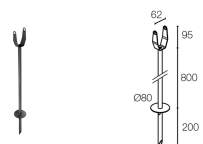

MECHANICAL CHARACTERISTICS

Dimensions	Ø60x154x147 mm
Weight	800 g
Finishes	anthracite
Mounting	with bracket, screws and plugs
Body material	body in aluminium
Screen material	screen in serigraphed, transparent, tempered extra-clear glass

PHOTOMETRIC DATA

M - 31° CRI 80

ACCESSORIES

Installation Accessories

WP0100
Spike for in-ground installation

WP1001H
Spike with bracket for in-ground installation - h 500 mm - anthracite

WP1002H
Spike with bracket for in-ground installation - h 800 mm - anthracite