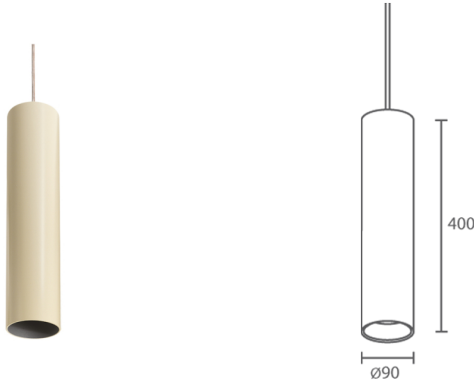

Made in Italy

Kora 3.0, code: KR30105L4
Suspended for indoor applications

04/12/2024 Rev. 29

DESCRIPTION

suspended for indoor applications; surface mounted (ceiling) with ceiling rose; Power consumption: 21W; Power supply: 230Vac; Lumen output at source: 1870 lm (3000K); Delivered lumen output: 1289 lm (3000K, 38°); 1 multichip power LED, 3-step MacAdam, 50 000h L80 B10 (Ta 25°C); LED colour: 3000K; Optics: 65°; CRI Colour Rendering Index: 80; Body material: body in anticorodal aluminium, ceiling rose in steel; Finishes: light ivory (RAL 1015); RAL finish on request; Screen material: screen in plexiglass; built-in power supply unit; includes 2.50 m PVC cable, FROR 2x0.75 Ø5.4 mm; Ingress protection: IP40; DALI and 0/1-10V versions available on request, Casambi-compatible version, controllable with the Casambi app, available on request; Design by: Cibicworkshop; Operating temperature: 0°C — +45°C; Photobiological safety: photobiological safety: risk group 1 according to EN 62471:2006; Appliance class: class II; Weight: 1600 g; Dimensions: Ø90x400 mm; Energy efficiency class: F (light source) in accordance with EU 2019/2015; tested and approved via E.O.L. (End Of Line) test with functioning test and check of electrical power consumption

Status: Available

ELECTRICAL CHARACTERISTICS

Power consumption	21W
Power supply	230Vac
Power supply unit	built-in power supply unit

LIGHTING CHARACTERISTICS

Number and type of LED	1 multichip power LED
Average LED life	50 000h L80 B10 (Ta 25°C)
LED colour	3000K
CRI Colour Rendering Index	80
Binning	3-step MacAdam
Optics	65°
Lumen output at source	1870 lm (3000K)
Delivered lumen output	1289 lm (3000K, 38°)

MECHANICAL CHARACTERISTICS

Dimensions	Ø90x400 mm
Weight	1600 g
Finishes	light ivory RAL 1015
Mounting	with ceiling rose
Body material	body in anticorodal aluminium, ceiling rose in steel
Screen material	screen in plexiglass