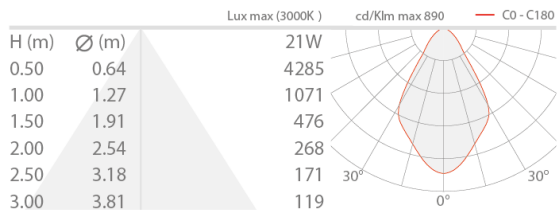

PHOTOMETRIC DATA

L - 65°

L&L Luce&Light SRL reserves the right to change the information contained in this document at any time without prior notice being given.