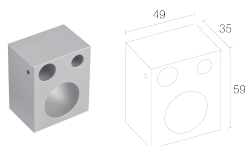

ACCESSORIES

Installation Accessories