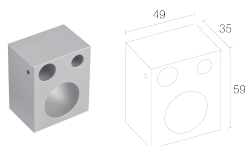

Made in Italy

 **Updown 3.6, code: UD36005SA**
Wall mounted for outdoor applications

31/01/2025 Rev. 08/2024

 kg 0,34
 

DESCRIPTION

wall mounted for outdoor applications, single beam; surface mounted (wall); Power consumption: 6W; Power supply: 24Vdc; Lumen output at source: 436 lm (3000K); Delivered lumen output: 239 lm (3000K, 22°); 3 power LEDs, 1/4 ANSI BIN, 50 000h L90 B10 (Ta 25°C); LED colour: 3000K; Optics: 15°; CRI Colour Rendering Index: 80; Body material: body in anodized aluminium; Finishes: anodized grey; RAL finish on request; Screen material: screen in transparent extra-clear glass; power supply unit not included; includes 0.30 m PVC cable FROR 2x0.35 Ø3.5 mm; Ingress protection: IP65; Impact resistance: IK08; spacer with RAL finish available on request; spacer with RAL finish available on request; Casambi control using the Casambi app with dedicated electronics; Operating temperature: -20°C — +45°C; Glow wire test: 960°C; Photobiological safety: photobiological safety: risk group 1 according to EN 62471:2006; Appliance class: class III; Weight: 340 g; Dimensions: 49x49x90 mm; Energy efficiency class: F (light source) in accordance with EU 2019/2015; Accessories: WD0100 Spacer - anodized grey; tested and approved via E.O.L. (End Of Line) test with functioning test and check of electrical power consumption

MECHANICAL CHARACTERISTICS

Dimensions	49x49x90 mm
Weight	340 g
Finishes	anodized grey
Mounting	with screws and plugs
Body material	body in anodized aluminium
Screen material	screen in transparent extra-clear glass

PHOTOMETRIC DATA

S - 15°

ACCESSORIES

Installation Accessories

WD0100

Spacer - anodized grey

L&L Luce&Light SRL reserves the right to change the information contained in this document at any time without prior notice being given.