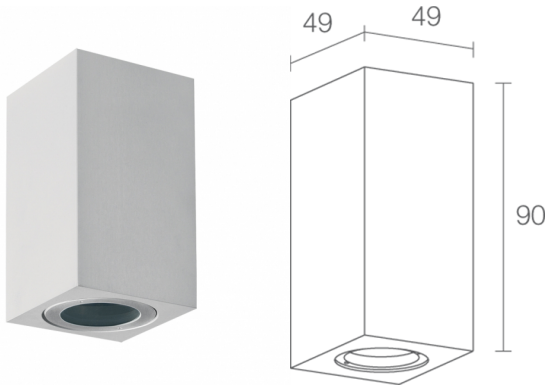

Made in Italy

 **Updown 3.6, code: UD36005SA**  
Wall mounted for outdoor applications

01/07/2024 Rev. 29

 kg 0,34
 

## DESCRIPTION

wall mounted for outdoor applications, single beam; surface mounted (wall); Power consumption: 6W; Power supply: 24Vdc; Lumen output at source: 436 lm (3000K); Delivered lumen output: 239 lm (3000K, 22°); 3 power LEDs, 1/4 ANSI BIN, 50 000h L90 B10 (Ta 25°C); LED colour: 3000K; Optics: 15°; CRI Colour Rendering Index: 80; Body material: body in anodized aluminium; Finishes: anodized grey; RAL finish on request; Screen material: screen in transparent extra-clear glass; power supply unit not included; includes 0.30 m PVC cable FROR 2x0.35 Ø3.5 mm; Ingress protection: IP65; Impact resistance: IK08; spacer with RAL finish available on request; spacer with RAL finish available on request; Casambi control using the Casambi app with dedicated electronics; Operating temperature: -20°C — +45°C; Glow wire test: 960°; Photobiological safety: photobiological safety: risk group 1 according to EN 62471:2006; Appliance class: class III; Weight: 340 g; Dimensions: 49x49x90 mm; Energy efficiency class: F (light source) in accordance with EU 2019/2015; Accessories: WD0100 Spacer - anodized grey; tested and approved via E.O.L. (End Of Line) test with functioning test and check of electrical power consumption

### MECHANICAL CHARACTERISTICS

Dimensions	49x49x90 mm
Weight	340 g
Finishes	anodized grey
Mounting	with screws and plugs
Body material	body in anodized aluminium
Screen material	screen in transparent extra-clear glass