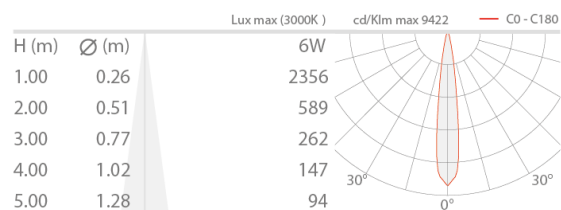

PHOTOMETRIC DATA

S - 15°

ACCESSORIES

Installation Accessories

WD0100

Spacer - anodized grey

L&L Luce&Light SRL reserves the right to change the information contained in this document at any time without prior notice being given.