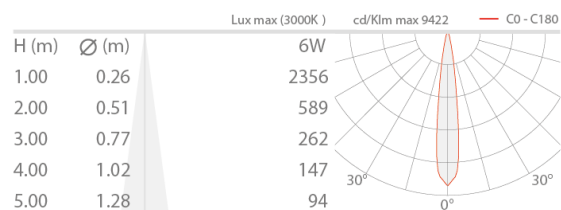

## DESCRIPTION

wall mounted for outdoor applications, single beam; surface mounted (wall); Power consumption: 6W; Power supply: 24Vdc; Lumen output at source: 436 lm (3000K); Delivered lumen output: 239 lm (3000K, 22°); 3 power LEDs, 1/4 ANSI BIN, 50 000h L90 B10 (Ta 25°C); LED colour: 3000K; Optics: 15°; CRI Colour Rendering Index: 80; Body material: body in anodized aluminium; Finishes: anodized grey; RAL finish on request; Screen material: screen in transparent extra-clear glass; power supply unit not included; includes 0.30 m PVC cable FROR 2x0.35 Ø3.5 mm; Ingress protection: IP65; Impact resistance: IK08; spacer with RAL finish available on request; spacer with RAL finish available on request; Casambi control using the Casambi app with dedicated electronics; Operating temperature: -20°C — +45°C; Glow wire test: 960°; Photobiological safety: photobiological safety: risk group 1 according to EN 62471:2006; Appliance class: class III; Weight: 340 g; Dimensions: 49x49x90 mm; Energy efficiency class: F (light source) in accordance with EU 2019/2015; Accessories: WD0100 Spacer - anodized grey; tested and approved via E.O.L. (End Of Line) test with functioning test and check of electrical power consumption

### LIGHTING CHARACTERISTICS

Number and type of LED	3 power LEDs
Average LED life	50 000h L90 B10 (Ta 25°C)
LED colour	3000K
CRI Colour Rendering Index	80
Binning	1/4 ANSI BIN
Optics	15°
Lumen output at source	436 lm (3000K)
Delivered lumen output	239 lm (3000K, 22°)

### MECHANICAL CHARACTERISTICS

Dimensions	49x49x90 mm
Weight	340 g
Finishes	anodized grey
Mounting	with screws and plugs
Body material	body in anodized aluminium
Screen material	screen in transparent extra-clear glass