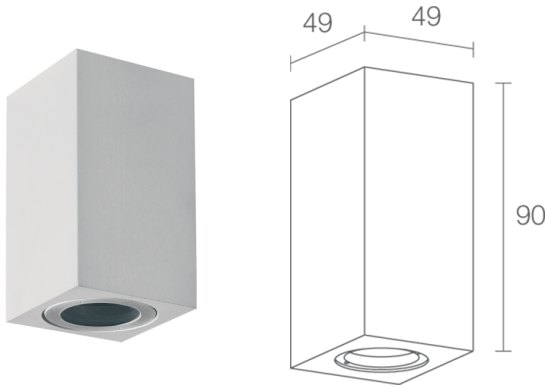

Made in Italy

 **Updown 3.6, code: UD36005SA**
Wall mounted for outdoor applications

31/01/2025 Rev. 08/2024

 kg 0,34
 

DESCRIPTION

wall mounted for outdoor applications, single beam; surface mounted (wall); Power consumption: 6W; Power supply: 24Vdc; Lumen output at source: 436 lm (3000K); Delivered lumen output: 239 lm (3000K, 22°); 3 power LEDs, 1/4 ANSI BIN, 50 000h L90 B10 (Ta 25°C); LED colour: 3000K; Optics: 15°; CRI Colour Rendering Index: 80; Body material: body in anodized aluminium; Finishes: anodized grey; RAL finish on request; Screen material: screen in transparent extra-clear glass; power supply unit not included; includes 0.30 m PVC cable FROR 2x0.35 Ø3.5 mm; Ingress protection: IP65; Impact resistance: IK08; spacer with RAL finish available on request; spacer with RAL finish available on request; Casambi control using the Casambi app with dedicated electronics; Operating temperature: -20°C — +45°C; Glow wire test: 960°C; Photobiological safety: photobiological safety: risk group 1 according to EN 62471:2006; Appliance class: class III; Weight: 340 g; Dimensions: 49x49x90 mm; Energy efficiency class: F (light source) in accordance with EU 2019/2015; Accessories: WD0100 Spacer - anodized grey; tested and approved via E.O.L. (End Of Line) test with functioning test and check of electrical power consumption

Status: Product being discontinued

ELECTRICAL CHARACTERISTICS

Power consumption	6W
Power supply	24Vdc
Power supply unit	power supply unit not included

LIGHTING CHARACTERISTICS

Number and type of LED	3 power LEDs
Average LED life	50 000h L90 B10 (Ta 25°C)
LED colour	3000K
CRI Colour Rendering Index	80
Binning	1/4 ANSI BIN
Optics	15°
Lumen output at source	436 lm (3000K)
Delivered lumen output	239 lm (3000K, 22°)

MECHANICAL CHARACTERISTICS

Dimensions	49x49x90 mm
Weight	340 g
Finishes	anodized grey
Mounting	with screws and plugs
Body material	body in anodized aluminium
Screen material	screen in transparent extra-clear glass