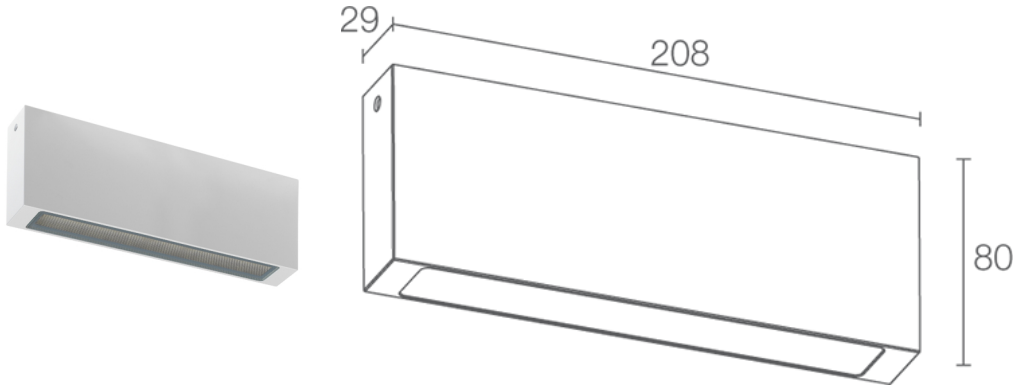

Made in Italy

 **Elo IN 2.0, code: EP20105DBN**  
Ceiling mounted for indoor applications

24/11/2024 Rev. 31

 kg 0,80
 

## DESCRIPTION

ceiling mounted for indoor applications; surface mounted (ceiling); Power consumption: 13W; Power supply: 230Vac; Lumen output at source: 1908 lm (3000K); Delivered lumen output: 985 lm (3000K); 36 mid-power LEDs, 3-step MacAdam, 50 000h L80 B10 (Ta 25°C); LED colour: 3000K; Optics: diffuse; CRI Colour Rendering Index: 80; Body material: body in anticorodal aluminium; Finishes: white (RAL 9003); RAL finish on request; Screen material: screen in serigraphed extra-clear microprismatic glass; built-in power supply unit; Ingress protection: IP40; Impact resistance: IK08; Casambi-compatible version, controllable with the Casambi app, available on request; Operating temperature: 0°C — +45°C; Glow wire test: 960°; Photobiological safety: photobiological safety: risk group 1 according to EN 62471:2006; Appliance class: class I; Weight: 800 g; Dimensions: 208x80x29 mm; Energy efficiency class: F (light source) in accordance with EU 2019/2015; Accessories: WD0602B Spacer - white; tested and approved via E.O.L. (End Of Line) test with functioning test and check of electrical power consumption

### MECHANICAL CHARACTERISTICS

Dimensions	208x80x29 mm
Weight	800 g
Finishes	white RAL 9003
Mounting	with mounting plate, screws and plugs
Body material	body in anticorodal aluminium
Screen material	screen in serigraphed extra-clear microprismatic glass