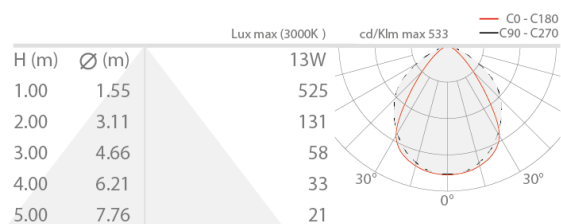

## DESCRIPTION

ceiling mounted for indoor applications; surface mounted (ceiling); Power consumption: 13W; Power supply: 230Vac; Lumen output at source: 1908 lm (3000K); Delivered lumen output: 985 lm (3000K); 36 mid-power LEDs, 3-step MacAdam, 50 000h L80 B10 (Ta 25°C); LED colour: 3000K; Optics: diffuse; CRI Colour Rendering Index: 80; Body material: body in anticorodal aluminium; Finishes: white (RAL 9003); RAL finish on request; Screen material: screen in serigraphed extra-clear microprismatic glass; built-in power supply unit; Ingress protection: IP40; Impact resistance: IK08; Casambi-compatible version, controllable with the Casambi app, available on request; Operating temperature: 0°C — +45°C; Glow wire test: 960°; Photobiological safety: photobiological safety: risk group 1 according to EN 62471:2006; Appliance class: class I; Weight: 800 g; Dimensions: 208x80x29 mm; Energy efficiency class: F (light source) in accordance with EU 2019/2015; Accessories: WD0602B Spacer - white; tested and approved via E.O.L. (End Of Line) test with functioning test and check of electrical power consumption

### LIGHTING CHARACTERISTICS

Number and type of LED	36 mid-power LEDs
Average LED life	50 000h L80 B10 (Ta 25°C)
LED colour	3000K
CRI Colour Rendering Index	80
Binning	3-step MacAdam
Optics	diffuse
Lumen output at source	1908 lm (3000K)
Delivered lumen output	985 lm (3000K)

### MECHANICAL CHARACTERISTICS

Dimensions	208x80x29 mm
Weight	800 g
Finishes	white RAL 9003
Mounting	with mounting plate, screws and plugs
Body material	body in anticorodal aluminium
Screen material	screen in serigraphed extra-clear microprismatic glass