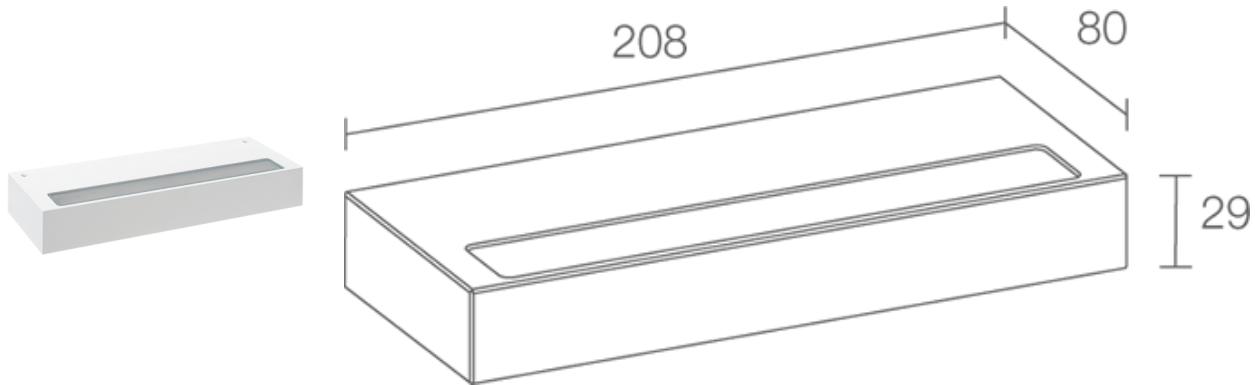

Made in Italy

 Ella OUT 2.0, code: EA2010FDET
Wall mounted for outdoor applications

21/11/2024 Rev. 35

 kg 0,80
 

DESCRIPTION

wall mounted for outdoor applications; surface mounted (wall); Power consumption: 16W; Power supply: 230Vac; Lumen output at source: 1908 lm (3000K); Delivered lumen output: 985 lm (3000K); 36 mid-power LEDs, 3-step MacAdam, 50 000h L80 B10 (Ta 25°C); LED colour: 2700K; Optics: diffuse; CRI Colour Rendering Index: 80; Body material: body in anticorodal aluminium; Finishes: white (RAL 9003); RAL finish on request; Screen material: screen in serigraphed extra-clear microprismatic glass; built-in power supply unit; includes 1.5 m neoprene cable H05RN-F 3x1,0 Ø7 mm; Ingress protection: IP65; Impact resistance: IK08; Casambi-compatible version, controllable with the Casambi app, available on request; Operating temperature: -20°C — +45°C; Glow wire test: 960°; Photobiological safety: photobiological safety: risk group 1 according to EN 62471:2006; Appliance class: class I; Weight: 800 g; Dimensions: 208x80x29 mm; Energy efficiency class: F (light source) in accordance with EU 2019/2015; Accessories: WD0652E Spacer - white; tested and approved via E.O.L. (End Of Line) test with functioning test and check of electrical power consumption

Status: Available

ELECTRICAL CHARACTERISTICS

Power consumption	16W
Power supply	230Vac
Power supply unit	built-in power supply unit

LIGHTING CHARACTERISTICS

Number and type of LED	36 mid-power LEDs
Average LED life	50 000h L80 B10 (Ta 25°C)
LED colour	2700K
CRI Colour Rendering Index	80
Binning	3-step MacAdam
Optics	diffuse
Lumen output at source	1908 lm (3000K)
Delivered lumen output	985 lm (3000K)

MECHANICAL CHARACTERISTICS

Dimensions	208x80x29 mm
Weight	800 g
Finishes	white RAL 9003
Mounting	with mounting plate, screws and plugs
Body material	body in anticorodal aluminium
Screen material	screen in serigraphed extra-clear microprismatic glass