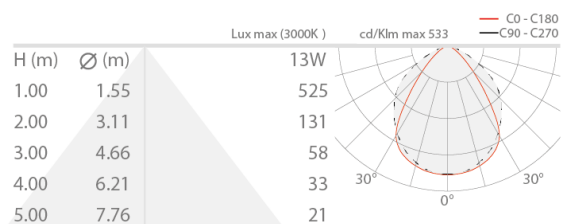

PHOTOMETRIC DATA

D – Diffuse

ACCESSORIES

Installation Accessories

WD0652E
Spacer - white

L&L Luce&Light SRL reserves the right to change the information contained in this document at any time without prior notice being given.