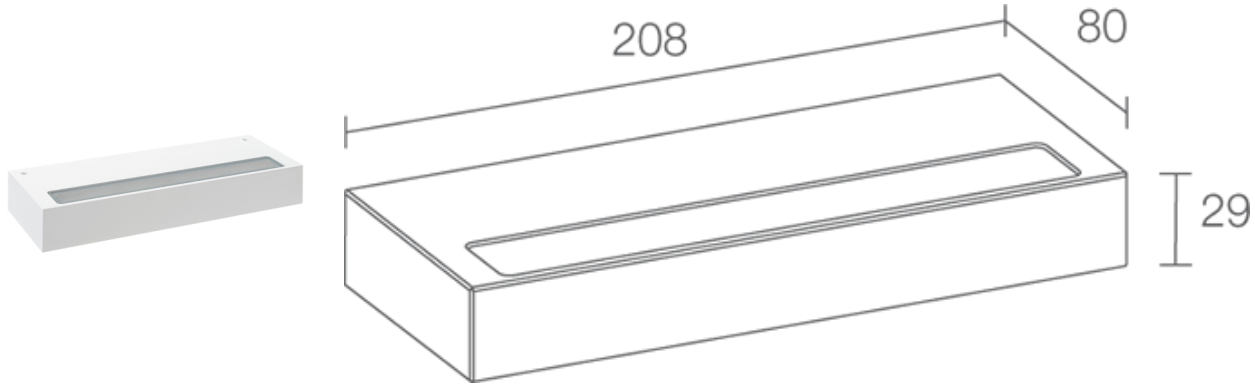

Made in Italy

 Ella OUT 2.0, code: EA2010FDET
Wall mounted for outdoor applications

17/07/2024 Rev. 33

 kg 0,80
 

DESCRIPTION

wall mounted for outdoor applications; surface mounted (wall); Power consumption: 16W; Power supply: 230Vac; Lumen output at source: 1908 lm (3000K); Delivered lumen output: 985 lm (3000K); 36 mid-power LEDs, 3-step MacAdam, 50 000h L80 B10 (Ta 25°C); LED colour: 2700K; Optics: diffuse; CRI Colour Rendering Index: 80; Body material: body in anticorodal aluminium; Finishes: white (RAL 9003); RAL finish on request; Screen material: screen in serigraphed extra-clear microprismatic glass; built-in power supply unit; includes 1.5 m neoprene cable H05RN-F 3x1,0 Ø7 mm; Ingress protection: IP65; Impact resistance: IK08; Casambi-compatible version, controllable with the Casambi app, available on request; Operating temperature: -20°C — +45°C; Glow wire test: 960°; Photobiological safety: photobiological safety: risk group 1 according to EN 62471:2006; Appliance class: class I; Weight: 800 g; Dimensions: 208x80x29 mm; Energy efficiency class: F (light source) in accordance with EU 2019/2015; Accessories: WD0652E Spacer - white; tested and approved via E.O.L. (End Of Line) test with functioning test and check of electrical power consumption

Status: Available

ELECTRICAL CHARACTERISTICS

Power consumption	16W
Power supply	230Vac
Power supply unit	built-in power supply unit

LIGHTING CHARACTERISTICS

Number and type of LED	36 mid-power LEDs
Average LED life	50 000h L80 B10 (Ta 25°C)
LED colour	2700K
CRI Colour Rendering Index	80
Binning	3-step MacAdam
Optics	diffuse
Lumen output at source	1908 lm (3000K)
Delivered lumen output	985 lm (3000K)

MECHANICAL CHARACTERISTICS

Dimensions	208x80x29 mm
Weight	800 g
Finishes	white RAL 9003
Mounting	with mounting plate, screws and plugs
Body material	body in anticorodal aluminium
Screen material	screen in serigraphed extra-clear microprismatic glass