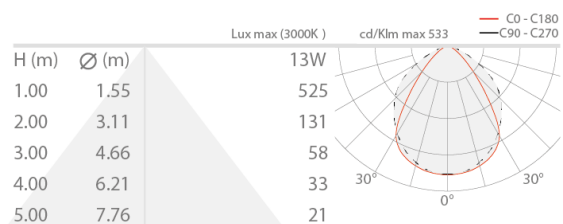

PHOTOMETRIC DATA

D – Diffuse

ACCESSORIES

Installation Accessories

WD0652E
Spacer - white

L&L Luce&Light SRL reserves the right to change the information contained in this document at any time without prior notice being given.