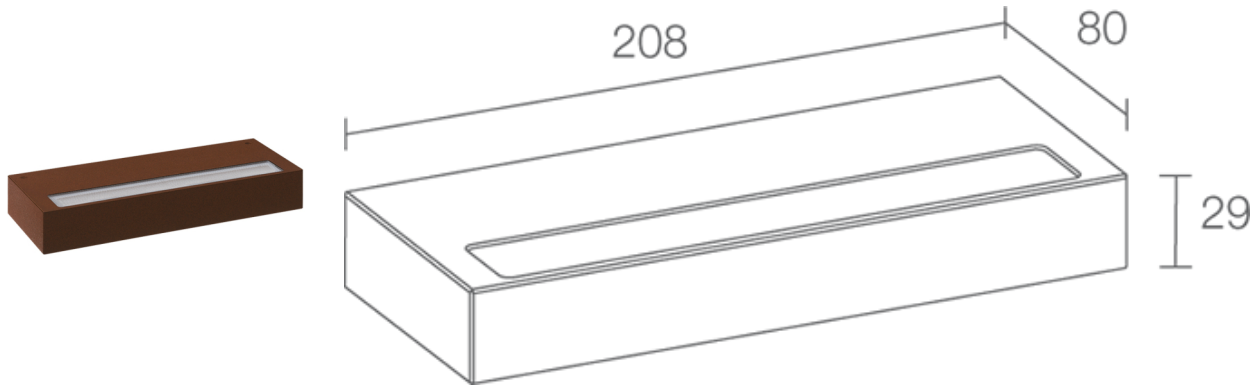

Made in Italy

 Ella OUT 2.0, code: EA20105DTT
Wall mounted for outdoor applications

17/07/2024 Rev. 32

 kg 0,80
 

DESCRIPTION

wall mounted for outdoor applications; surface mounted (wall); Power consumption: 16W; Power supply: 230Vac; Lumen output at source: 1908 lm (3000K); Delivered lumen output: 985 lm (3000K); 36 mid-power LEDs, 3-step MacAdam, 50 000h L80 B10 (Ta 25°C); LED colour: 3000K; Optics: diffuse; CRI Colour Rendering Index: 80; Body material: body in anticorrosive aluminium; Finishes: cor-ten; RAL finish on request; Screen material: screen in serigraphed extra-clear microprismatic glass; built-in power supply unit; includes 1.5 m neoprene cable H05RN-F 3x1,0 Ø7 mm; Ingress protection: IP65; Impact resistance: IK08; Casambi-compatible version, controllable with the Casambi app, available on request; Operating temperature: -20°C — +45°C; Glow wire test: 960°; Photobiological safety: photobiological safety: risk group 1 according to EN 62471:2006; Appliance class: class I; Weight: 800 g; Dimensions: 208x80x29 mm; Energy efficiency class: F (light source) in accordance with EU 2019/2015; Accessories: WD0652T Spacer - cor-ten; tested and approved via E.O.L. (End Of Line) test with functioning test and check of electrical power consumption

Status: Available

ELECTRICAL CHARACTERISTICS

Power consumption	16W
Power supply	230Vac
Power supply unit	built-in power supply unit

LIGHTING CHARACTERISTICS

Number and type of LED	36 mid-power LEDs
Average LED life	50 000h L80 B10 (Ta 25°C)
LED colour	3000K
CRI Colour Rendering Index	80
Binning	3-step MacAdam
Optics	diffuse
Lumen output at source	1908 lm (3000K)
Delivered lumen output	985 lm (3000K)

MECHANICAL CHARACTERISTICS

Dimensions	208x80x29 mm
Weight	800 g
Finishes	cor-ten
Mounting	with mounting plate, screws and plugs
Body material	body in anticorodal aluminium
Screen material	screen in serigraphed extra-clear microprismatic glass