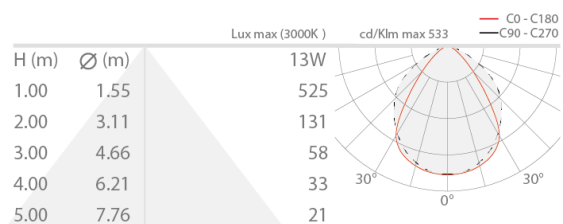

PHOTOMETRIC DATA

D – Diffuse

ACCESSORIES

Installation Accessories

WD0652T
Spacer - cor-ten

L&L Luce&Light SRL reserves the right to change the information contained in this document at any time without prior notice being given.