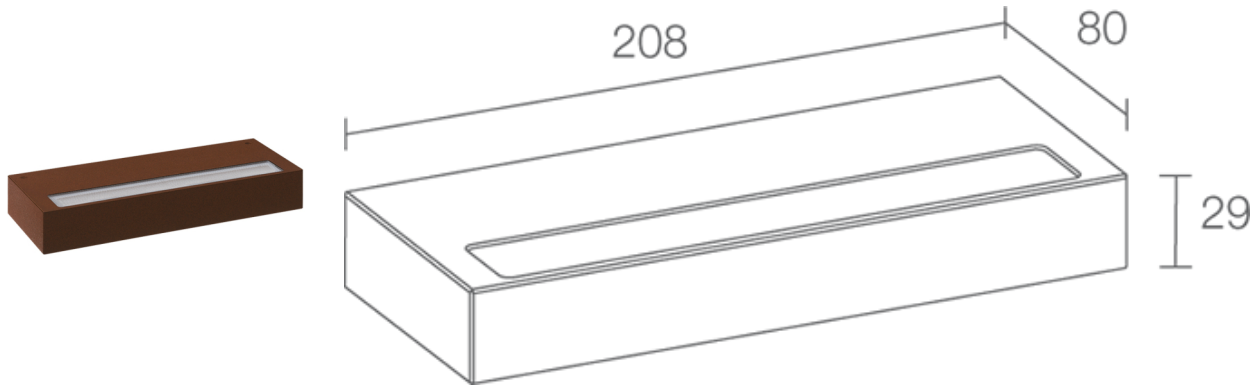

Made in Italy

 Ella OUT 2.0, code: EA20105DTT
Wall mounted for outdoor applications

21/11/2024 Rev. 34

 kg 0,80
 

DESCRIPTION

wall mounted for outdoor applications; surface mounted (wall); Power consumption: 16W; Power supply: 230Vac; Lumen output at source: 1908 lm (3000K); Delivered lumen output: 985 lm (3000K); 36 mid-power LEDs, 3-step MacAdam, 50 000h L80 B10 (Ta 25°C); LED colour: 3000K; Optics: diffuse; CRI Colour Rendering Index: 80; Body material: body in anticorrosive aluminium; Finishes: cor-ten; RAL finish on request; Screen material: screen in serigraphed extra-clear microprismatic glass; built-in power supply unit; includes 1.5 m neoprene cable H05RN-F 3x1,0 Ø7 mm; Ingress protection: IP65; Impact resistance: IK08; Casambi-compatible version, controllable with the Casambi app, available on request; Operating temperature: -20°C — +45°C; Glow wire test: 960°; Photobiological safety: photobiological safety: risk group 1 according to EN 62471:2006; Appliance class: class I; Weight: 800 g; Dimensions: 208x80x29 mm; Energy efficiency class: F (light source) in accordance with EU 2019/2015; Accessories: WD0652T Spacer - cor-ten; tested and approved via E.O.L. (End Of Line) test with functioning test and check of electrical power consumption

Status: Available

ELECTRICAL CHARACTERISTICS

Power consumption	16W
Power supply	230Vac
Power supply unit	built-in power supply unit

LIGHTING CHARACTERISTICS

Number and type of LED	36 mid-power LEDs
Average LED life	50 000h L80 B10 (Ta 25°C)
LED colour	3000K
CRI Colour Rendering Index	80
Binning	3-step MacAdam
Optics	diffuse
Lumen output at source	1908 lm (3000K)
Delivered lumen output	985 lm (3000K)

MECHANICAL CHARACTERISTICS

Dimensions	208x80x29 mm
Weight	800 g
Finishes	cor-ten
Mounting	with mounting plate, screws and plugs
Body material	body in anticorodal aluminium
Screen material	screen in serigraphed extra-clear microprismatic glass