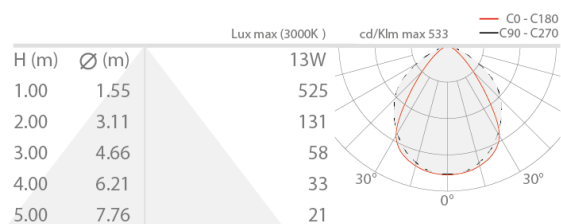

PHOTOMETRIC DATA

D – Diffuse

ACCESSORIES

Installation Accessories

WD0652T
Spacer - cor-ten

L&L Luce&Light SRL reserves the right to change the information contained in this document at any time without prior notice being given.