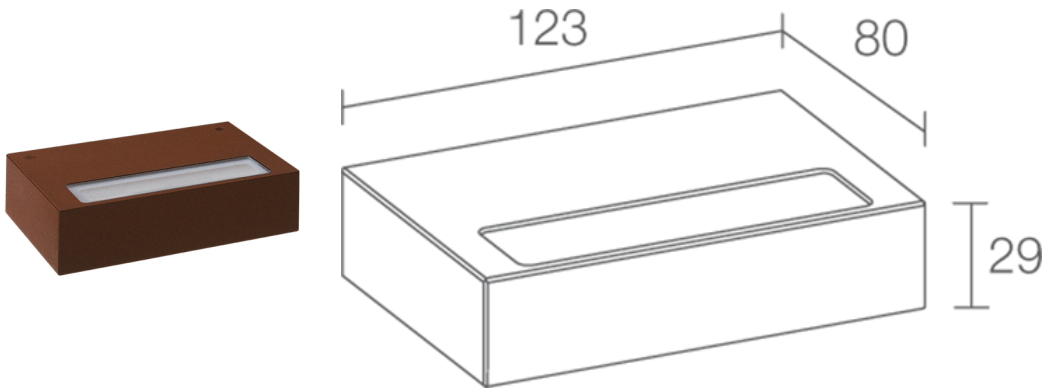

Made in Italy

 Ella OUT 1.0, code: EA10105DTT  
Wall mounted for outdoor applications

17/08/2024 Rev. 29

 kg 0,40
 

## DESCRIPTION

wall mounted for outdoor applications; surface mounted (wall); Power consumption: 7W; Power supply: 230Vac; Lumen output at source: 954 lm (3000K); Delivered lumen output: 493 lm (3000K); 18 mid-power LEDs, 3-step MacAdam, 50 000h L80 B10 (Ta 25°C); LED colour: 3000K; Optics: diffuse; CRI Colour Rendering Index: 80; Body material: body in anticorrosive aluminium; Finishes: cor-ten; RAL finish on request; Screen material: screen in serigraphed extra-clear microprismatic glass; built-in power supply unit; includes 1.5 m neoprene cable H05RN-F 3x1,0 Ø7 mm; Ingress protection: IP65; Impact resistance: IK08; Casambi-compatible version, controllable with the Casambi app, available on request; Operating temperature: -20°C — +45°C; Glow wire test: 960°; Photobiological safety: photobiological safety: risk group 1 according to EN 62471:2006; Appliance class: class I; Weight: 400 g; Dimensions: 123x80x29 mm; Energy efficiency class: F (light source) in accordance with EU 2019/2015; Accessories: WD0651T Spacer - cor-ten; tested and approved via E.O.L. (End Of Line) test with functioning test and check of electrical power consumption

### MECHANICAL CHARACTERISTICS

Dimensions	123x80x29 mm
Weight	400 g
Finishes	cor-ten
Mounting	with mounting plate, screws and plugs
Body material	body in anticorodal aluminium
Screen material	screen in serigraphed extra-clear microprismatic glass