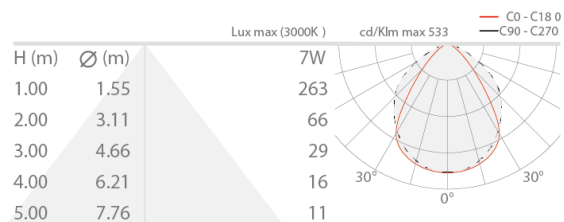

PHOTOMETRIC DATA

D – Diffuse

ACCESSORIES

Installation Accessories

WD0651T
Spacer - cor-ten

L&L Luce&Light SRL reserves the right to change the information contained in this document at any time without prior notice being given.