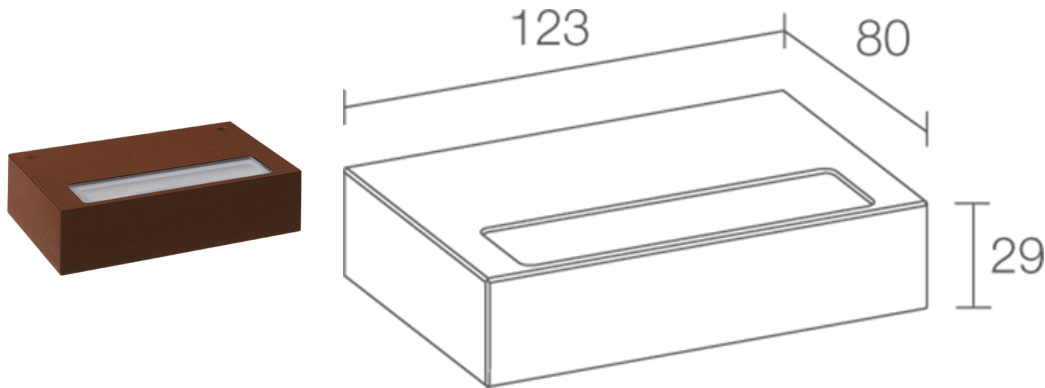

Made in Italy

 Ella OUT 1.0, code: EA10105DTT
Wall mounted for outdoor applications

04/12/2024 Rev. 30

 kg 0,40
 

DESCRIPTION

wall mounted for outdoor applications; surface mounted (wall); Power consumption: 7W; Power supply: 230Vac; Lumen output at source: 954 lm (3000K); Delivered lumen output: 493 lm (3000K); 18 mid-power LEDs, 3-step MacAdam, 50 000h L80 B10 (Ta 25°C); LED colour: 3000K; Optics: diffuse; CRI Colour Rendering Index: 80; Body material: body in anticorodal aluminium; Finishes: cor-ten; RAL finish on request; Screen material: screen in serigraphed extra-clear microprismatic glass; built-in power supply unit; includes 1.5 m neoprene cable H05RN-F 3x1,0 Ø7 mm; Ingress protection: IP65; Impact resistance: IK08; Casambi-compatible version, controllable with the Casambi app, available on request; Operating temperature: -20°C — +45°C; Glow wire test: 960°; Photobiological safety: photobiological safety: risk group 1 according to EN 62471:2006; Appliance class: class I; Weight: 400 g; Dimensions: 123x80x29 mm; Energy efficiency class: F (light source) in accordance with EU 2019/2015; Accessories: WD0651T Spacer - cor-ten; tested and approved via E.O.L. (End Of Line) test with functioning test and check of electrical power consumption

Status: Available

ELECTRICAL CHARACTERISTICS

Power consumption	7W
Power supply	230Vac
Power supply unit	built-in power supply unit

LIGHTING CHARACTERISTICS

Number and type of LED	18 mid-power LEDs
Average LED life	50 000h L80 B10 (Ta 25°C)
LED colour	3000K
CRI Colour Rendering Index	80
Binning	3-step MacAdam
Optics	diffuse
Lumen output at source	954 lm (3000K)
Delivered lumen output	493 lm (3000K)

MECHANICAL CHARACTERISTICS

Dimensions	123x80x29 mm
Weight	400 g
Finishes	cor-ten
Mounting	with mounting plate, screws and plugs
Body material	body in anticorodal aluminium
Screen material	screen in serigraphed extra-clear microprismatic glass