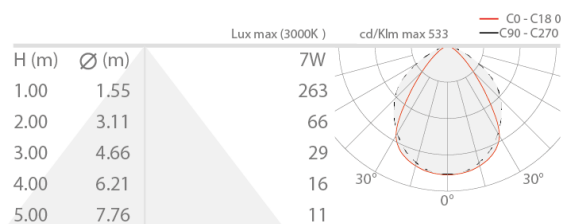

PHOTOMETRIC DATA

D – Diffuse

ACCESSORIES

Installation Accessories

WD0651T
Spacer - cor-ten

L&L Luce&Light SRL reserves the right to change the information contained in this document at any time without prior notice being given.