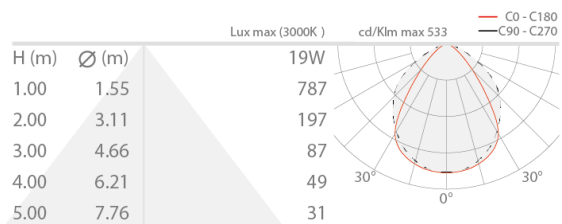

PHOTOMETRIC DATA

D – Diffuse

ACCESSORIES

Installation Accessories

WD0603B
Spacer - white

L&L Luce&Light SRL reserves the right to change the information contained in this document at any time without prior notice being given.