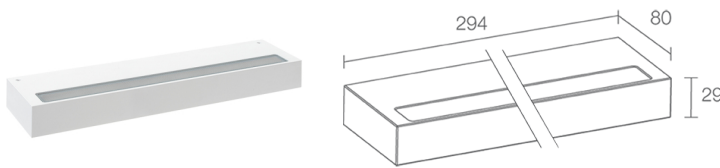

Made in Italy

**Ella IN 3.0, code: EA30105DBN**  
Wall mounted for indoor applications

## DESCRIPTION

wall mounted for indoor applications; surface mounted (wall); Power consumption: 19W; Power supply: 230Vac; Lumen output at source: 2862 lm (3000K); Delivered lumen output: 1478 lm (3000K); 54 mid-power LEDs, 3-step MacAdam, 50 000h L80 B10 (Ta 25°C); LED colour: 3000K; Optics: diffuse; CRI Colour Rendering Index: 80; Body material: body in anticorodal aluminium; Finishes: white (RAL 9003); RAL finish on request; Screen material: screen in serigraphed extra-clear microprismatic glass; built-in power supply unit; Ingress protection: IP40; Impact resistance: IK08; Operating temperature: 0°C — +45°C; Glow wire test: 960°C; Photobiological safety: photobiological safety: risk group 1 according to EN 62471:2006; Appliance class: class I; Weight: 1200 g; Dimensions: 294x80x29 mm; Energy efficiency class: F (light source) in accordance with EU 2019/2015; Accessories: WD0603B Spacer - white; tested and approved via E.O.L. (End Of Line) test with functioning test and check of electrical power consumption

### MECHANICAL CHARACTERISTICS

Dimensions	294x80x29 mm
Weight	1200 g
Finishes	white RAL 9003
Mounting	with mounting plate, screws and plugs
Body material	body in anticorodal aluminium
Screen material	screen in serigraphed extra-clear microprismatic glass