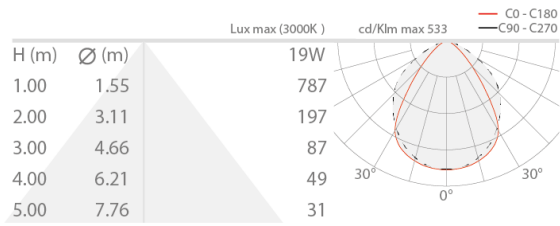

PHOTOMETRIC DATA

D – Diffuse

ACCESSORIES

Installation Accessories

WD0603B
Spacer - white

L&L Luce&Light SRL reserves the right to change the information contained in this document at any time without prior notice being given.