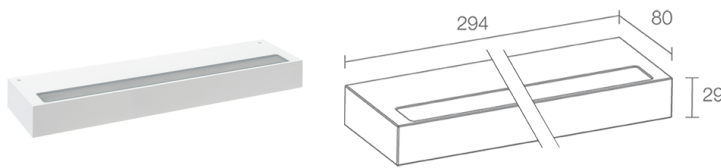

Made in Italy

Ella IN 3.0, code: EA30105DBN
Wall mounted for indoor applications

17/08/2024 Rev. 30

DESCRIPTION

wall mounted for indoor applications; surface mounted (wall); Power consumption: 19W; Power supply: 230Vac; Lumen output at source: 2862 lm (3000K); Delivered lumen output: 1478 lm (3000K); 54 mid-power LEDs, 3-step MacAdam, 50 000h L80 B10 (Ta 25°C); LED colour: 3000K; Optics: diffuse; CRI Colour Rendering Index: 80; Body material: body in anticorrosive aluminium; Finishes: white (RAL 9003); RAL finish on request; Screen material: screen in serigraphed extra-clear microprismatic glass; built-in power supply unit; Ingress protection: IP40; Impact resistance: IK08; Casambi-compatible version, controllable with the Casambi app, available on request; Operating temperature: 0°C — +45°C; Glow wire test: 960°; Photobiological safety: photobiological safety: risk group 1 according to EN 62471:2006; Appliance class: class I; Weight: 1200 g; Dimensions: 294x80x29 mm; Energy efficiency class: F (light source) in accordance with EU 2019/2015; Accessories: WD0603B Spacer - white; tested and approved via E.O.L. (End Of Line) test with functioning test and check of electrical power consumption

Status: Available

ELECTRICAL CHARACTERISTICS

Power consumption	19W
Power supply	230Vac
Power supply unit	built-in power supply unit

LIGHTING CHARACTERISTICS

Number and type of LED	54 mid-power LEDs
Average LED life	50 000h L80 B10 (Ta 25°C)
LED colour	3000K
CRI Colour Rendering Index	80
Binning	3-step MacAdam
Optics	diffuse
Lumen output at source	2862 lm (3000K)
Delivered lumen output	1478 lm (3000K)

MECHANICAL CHARACTERISTICS

Dimensions	294x80x29 mm
Weight	1200 g
Finishes	white RAL 9003
Mounting	with mounting plate, screws and plugs
Body material	body in anticorodal aluminium
Screen material	screen in serigraphed extra-clear microprismatic glass