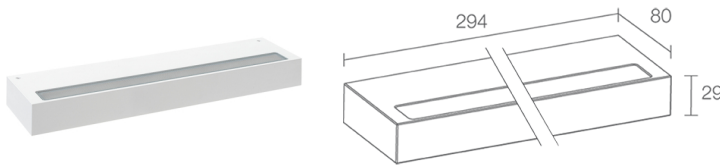

Made in Italy

Ella IN 3.0, code: EA30105DBN
Wall mounted for indoor applications

21/11/2024 Rev. 31

DESCRIPTION

wall mounted for indoor applications; surface mounted (wall); Power consumption: 19W; Power supply: 230Vac; Lumen output at source: 2862 lm (3000K); Delivered lumen output: 1478 lm (3000K); 54 mid-power LEDs, 3-step MacAdam, 50 000h L80 B10 (Ta 25°C); LED colour: 3000K; Optics: diffuse; CRI Colour Rendering Index: 80; Body material: body in anticorrosive aluminium; Finishes: white (RAL 9003); RAL finish on request; Screen material: screen in serigraphed extra-clear microprismatic glass; built-in power supply unit; Ingress protection: IP40; Impact resistance: IK08; Casambi-compatible version, controllable with the Casambi app, available on request; Operating temperature: 0°C — +45°C; Glow wire test: 960°; Photobiological safety: photobiological safety: risk group 1 according to EN 62471:2006; Appliance class: class I; Weight: 1200 g; Dimensions: 294x80x29 mm; Energy efficiency class: F (light source) in accordance with EU 2019/2015; Accessories: WD0603B Spacer - white; tested and approved via E.O.L. (End Of Line) test with functioning test and check of electrical power consumption

Status: Available

ELECTRICAL CHARACTERISTICS

Power consumption	19W
Power supply	230Vac
Power supply unit	built-in power supply unit

LIGHTING CHARACTERISTICS

Number and type of LED	54 mid-power LEDs
Average LED life	50 000h L80 B10 (Ta 25°C)
LED colour	3000K
CRI Colour Rendering Index	80
Binning	3-step MacAdam
Optics	diffuse
Lumen output at source	2862 lm (3000K)
Delivered lumen output	1478 lm (3000K)

MECHANICAL CHARACTERISTICS

Dimensions	294x80x29 mm
Weight	1200 g
Finishes	white RAL 9003
Mounting	with mounting plate, screws and plugs
Body material	body in anticorodal aluminium
Screen material	screen in serigraphed extra-clear microprismatic glass