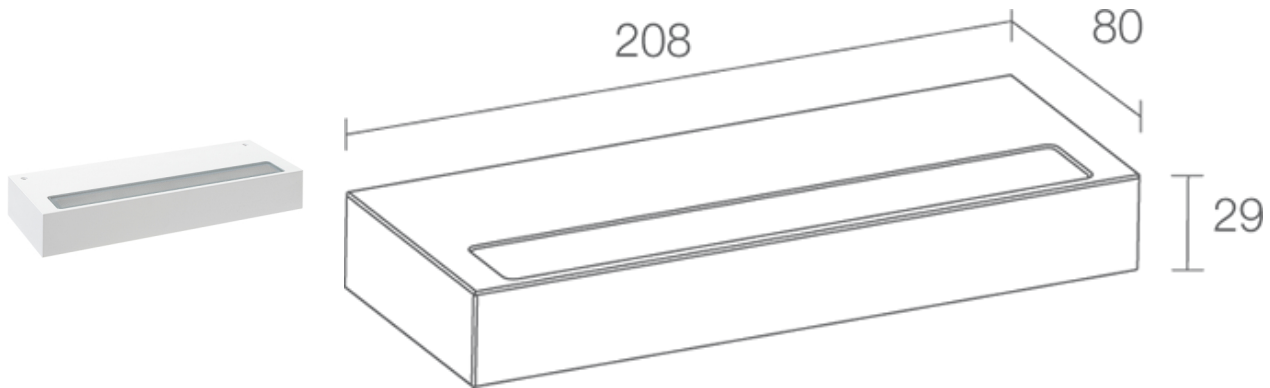

Made in Italy

Ella IN 2.0, code: EA20105DBN
Wall mounted for indoor applications

21/11/2024 Rev. 31

DESCRIPTION

wall mounted for indoor applications; surface mounted (wall); Power consumption: 13W; Power supply: 230Vac; Lumen output at source: 1908 lm (3000K); Delivered lumen output: 985 lm (3000K); 36 mid-power LEDs, 3-step MacAdam, 50 000h L80 B10 (Ta 25°C); LED colour: 3000K; Optics: diffuse; CRI Colour Rendering Index: 80; Body material: body in anticorodal aluminium; Finishes: white (RAL 9003); RAL finish on request; Screen material: screen in serigraphed extra-clear microprismatic glass; built-in power supply unit; Ingress protection: IP40; Impact resistance: IK08; Casambi-compatible version, controllable with the Casambi app, available on request; Operating temperature: 0°C – +45°C; Glow wire test: 960°; Photobiological safety: photobiological safety: risk group 1 according to EN 62471:2006; Appliance class: class I; Weight: 800 g; Dimensions: 208x80x29 mm; Energy efficiency class: F (light source) in accordance with EU 2019/2015; Accessories: WD0602B Spacer - white; tested and approved via E.O.L. (End Of Line) test with functioning test and check of electrical power consumption

LIGHTING CHARACTERISTICS

| | |
|----------------------------|---------------------------|
| Number and type of LED | 36 mid-power LEDs |
| Average LED life | 50 000h L80 B10 (Ta 25°C) |
| LED colour | 3000K |
| CRI Colour Rendering Index | 80 |
| Binning | 3-step MacAdam |
| Optics | diffuse |
| Lumen output at source | 1908 lm (3000K) |
| Delivered lumen output | 985 lm (3000K) |

MECHANICAL CHARACTERISTICS

| | |
|-----------------|--|
| Dimensions | 208x80x29 mm |
| Weight | 800 g |
| Finishes | white RAL 9003 |
| Mounting | with mounting plate, screws and plugs |
| Body material | body in anticorodal aluminium |
| Screen material | screen in serigraphed extra-clear microprismatic glass |