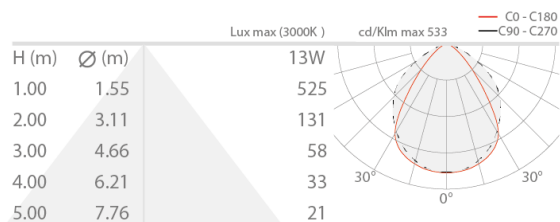

PHOTOMETRIC DATA

D – Diffuse

ACCESSORIES

Installation Accessories

WD0602B
Spacer - white

L&L Luce&Light SRL reserves the right to change the information contained in this document at any time without prior notice being given.