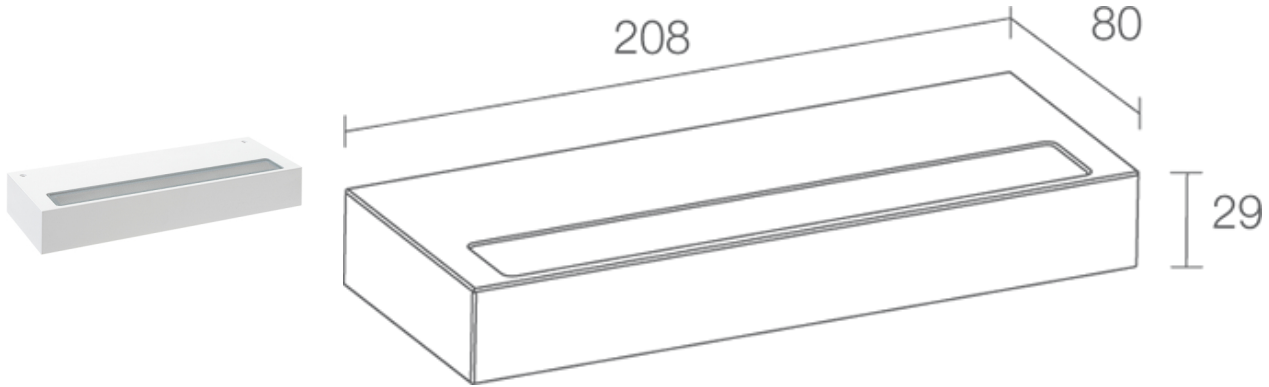

Made in Italy

Ella IN 2.0, code: EA20105DBN
Wall mounted for indoor applications

18/07/2024 Rev. 29

DESCRIPTION

wall mounted for indoor applications; surface mounted (wall); Power consumption: 13W; Power supply: 230Vac; Lumen output at source: 1908 lm (3000K); Delivered lumen output: 985 lm (3000K); 36 mid-power LEDs, 3-step MacAdam, 50 000h L80 B10 (Ta 25°C); LED colour: 3000K; Optics: diffuse; CRI Colour Rendering Index: 80; Body material: body in anticorodal aluminium; Finishes: white (RAL 9003); RAL finish on request; Screen material: screen in serigraphed extra-clear microprismatic glass; built-in power supply unit; Ingress protection: IP40; Impact resistance: IK08; Casambi-compatible version, controllable with the Casambi app, available on request; Operating temperature: 0°C — +45°C; Glow wire test: 960°; Photobiological safety: photobiological safety: risk group 1 according to EN 62471:2006; Appliance class: class I; Weight: 800 g; Dimensions: 208x80x29 mm; Energy efficiency class: F (light source) in accordance with EU 2019/2015; Accessories: WD0602B Spacer - white; tested and approved via E.O.L. (End Of Line) test with functioning test and check of electrical power consumption

Status: Available

ELECTRICAL CHARACTERISTICS

Power consumption	13W
Power supply	230Vac
Power supply unit	built-in power supply unit

LIGHTING CHARACTERISTICS

Number and type of LED	36 mid-power LEDs
Average LED life	50 000h L80 B10 (Ta 25°C)
LED colour	3000K
CRI Colour Rendering Index	80
Binning	3-step MacAdam
Optics	diffuse
Lumen output at source	1908 lm (3000K)
Delivered lumen output	985 lm (3000K)

MECHANICAL CHARACTERISTICS

Dimensions	208x80x29 mm
Weight	800 g
Finishes	white RAL 9003
Mounting	with mounting plate, screws and plugs
Body material	body in anticorodal aluminium
Screen material	screen in serigraphed extra-clear microprismatic glass