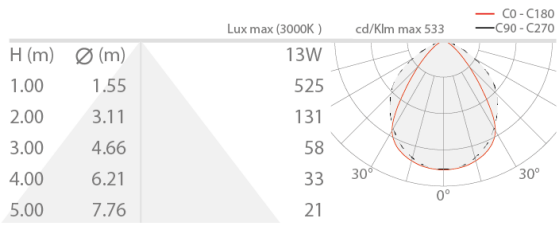

PHOTOMETRIC DATA

D – Diffuse

ACCESSORIES

Installation Accessories

WD0602B
Spacer - white

L&L Luce&Light SRL reserves the right to change the information contained in this document at any time without prior notice being given.