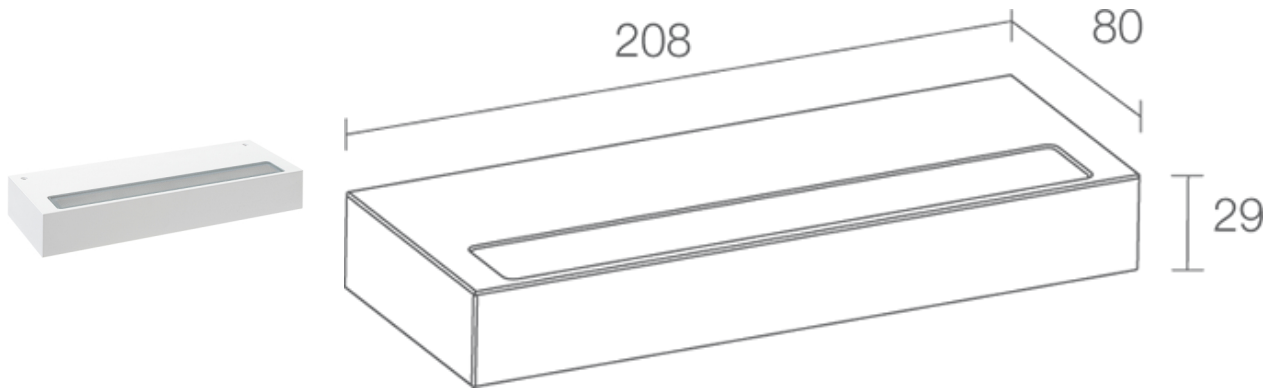

Made in Italy

Ella IN 2.0, code: EA20105DBN
Wall mounted for indoor applications

DESCRIPTION

wall mounted for indoor applications; surface mounted (wall); Power consumption: 13W; Power supply: 230Vac; Lumen output at source: 1908 lm (3000K); Delivered lumen output: 985 lm (3000K); 36 mid-power LEDs, 3-step MacAdam, 50 000h L80 B10 (Ta 25°C); LED colour: 3000K; Optics: diffuse; CRI Colour Rendering Index: 80; Body material: body in anticorodal aluminium; Finishes: white (RAL 9003); RAL finish on request; Screen material: screen in serigraphed extra-clear microprismatic glass; built-in power supply unit; Ingress protection: IP40; Impact resistance: IK08; Operating temperature: 0°C — +45°C; Glow wire test: 960°C; Photobiological safety: photobiological safety: risk group 1 according to EN 62471:2006; Appliance class: class I; Weight: 800 g; Dimensions: 208x80x29 mm; Energy efficiency class: F (light source) in accordance with EU 2019/2015; Accessories: WD0602B Spacer - white; tested and approved via E.O.L. (End Of Line) test with functioning test and check of electrical power consumption

Status: Available

ELECTRICAL CHARACTERISTICS

Power consumption	13W
Power supply	230Vac
Power supply unit	built-in power supply unit

LIGHTING CHARACTERISTICS

Number and type of LED	36 mid-power LEDs
Average LED life	50 000h L80 B10 (Ta 25°C)
LED colour	3000K
CRI Colour Rendering Index	80
Binning	3-step MacAdam
Optics	diffuse
Lumen output at source	1908 lm (3000K)
Delivered lumen output	985 lm (3000K)

MECHANICAL CHARACTERISTICS

Dimensions	208x80x29 mm
Weight	800 g
Finishes	white RAL 9003
Mounting	with mounting plate, screws and plugs
Body material	body in anticorodal aluminium
Screen material	screen in serigraphed extra-clear microprismatic glass