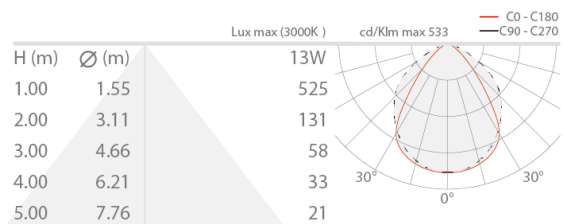

PHOTOMETRIC DATA

D – Diffuse

ACCESSORIES

Installation Accessories

WD0602B
Spacer - white

L&L Luce&Light SRL reserves the right to change the information contained in this document at any time without prior notice being given.