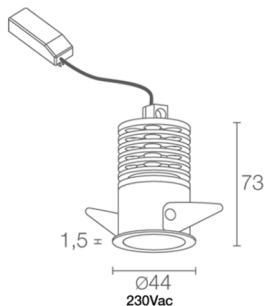

Made in Italy

 **Turis Mini 1.1, code: MT11115DC**
Recessed for indoor applications

18/07/2024 Rev. 28

DESCRIPTION

recessed downlight for indoor applications; recessed (ceiling); Power consumption: 5,5W; Power supply: 230Vac; Lumen output at source: 460 lm (3000K); Delivered lumen output: 310 lm (3000K); 1 multichip power LED, 3-step MacAdam, 50 000h L80 B10 (Ta 25°C); LED colour: 3000K; Optics: diffuse; CRI Colour Rendering Index: >90; Body material: body in black-anodized aluminium, trim in steel; Finishes: chrome; RAL finish on request; Screen material: screen in one-side-frosted, transparent plexiglass; Thickness of installation surface: min 5 mm, max 25 mm; power supply unit included; includes 0.30 m cable; Ingress protection: IP40; version with LED colour RGB available on request; Casambi control using the Casambi app with dedicated electronics; Operating temperature: 0°C — +45°C; Photobiological safety: photobiological safety: risk group 1 according to EN 62471:2006; Appliance class: class II; Weight: 150 g; Dimensions: Ø44x73 mm; Cutout dimensions: Ø40 mm; Energy efficiency class: F (light source) in accordance with EU 2019/2015; Accessories: WC3108 Outer casing for solid walls; tested and approved via E.O.L. (End Of Line) test with functioning test and check of electrical power consumption

MECHANICAL CHARACTERISTICS

Dimensions	Ø44x73 mm
Weight	150 g
Finishes	chrome
Mounting	with fixing springs
Body material	body in black-anodized aluminium, trim in steel
Screen material	screen in one-side-frosted, transparent plexiglass
Cutout dimensions	Ø40 mm

PHOTOMETRIC DATA

D – Diffuse

ACCESSORIES

Installation Accessories

WC3108

Outer casing for solid walls

L&L Luce&Light SRL reserves the right to change the information contained in this document at any time without prior notice being given.