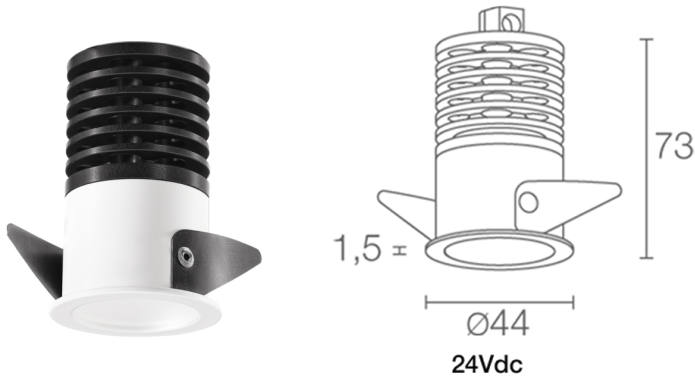

Made in Italy

 **Turis Mini 1.1, code: MT11115DC**  
Recessed for indoor applications

03/12/2024 Rev. 30

## DESCRIPTION

recessed downlight for indoor applications; recessed (ceiling); Power consumption: 5,5W; Power supply: 230Vac; Lumen output at source: 460 lm (3000K); Delivered lumen output: 310 lm (3000K); 1 multichip power LED, 3-step MacAdam, 50 000h L80 B10 (Ta 25°C); LED colour: 3000K; Optics: diffuse; CRI Colour Rendering Index: >90; Body material: body in black-anodized aluminium, trim in steel; Finishes: chrome; RAL finish on request; Screen material: screen in one-side-frosted, transparent plexiglass; Thickness of installation surface: min 5 mm, max 25 mm; power supply unit included; includes 0.30 m cable; Ingress protection: IP40; version with LED colour RGB available on request; Casambi control using the Casambi app with dedicated electronics; Operating temperature: 0°C — +45°C; Photobiological safety: photobiological safety: risk group 1 according to EN 62471:2006; Appliance class: class II; Weight: 150 g; Dimensions: Ø44x73 mm; Cutout dimensions: Ø40 mm; Energy efficiency class: F (light source) in accordance with EU 2019/2015; Accessories: WC3108 Outer casing for solid walls; tested and approved via E.O.L. (End Of Line) test with functioning test and check of electrical power consumption

### MECHANICAL CHARACTERISTICS

Dimensions	Ø44x73 mm
Weight	150 g
Finishes	chrome
Mounting	with fixing springs
Body material	body in black-anodized aluminium, trim in steel
Screen material	screen in one-side-frosted, transparent plexiglass
Cutout dimensions	Ø40 mm