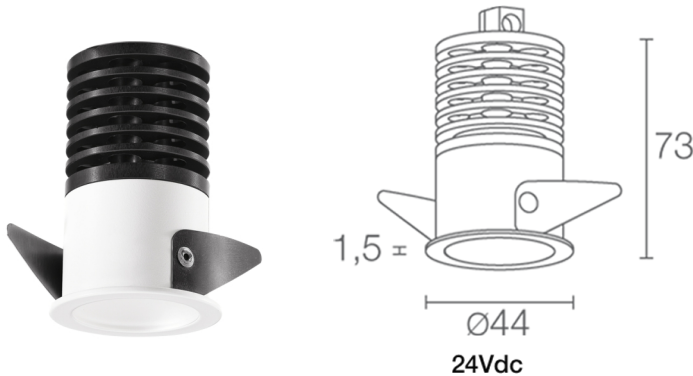

Made in Italy

 **Turis Mini 1.1, code: MT11115DC**
Recessed for indoor applications

18/07/2024 Rev. 28

DESCRIPTION

recessed downlight for indoor applications; recessed (ceiling); Power consumption: 5,5W; Power supply: 230Vac; Lumen output at source: 460 lm (3000K); Delivered lumen output: 310 lm (3000K); 1 multichip power LED, 3-step MacAdam, 50 000h L80 B10 (Ta 25°C); LED colour: 3000K; Optics: diffuse; CRI Colour Rendering Index: >90; Body material: body in black-anodized aluminium, trim in steel; Finishes: chrome; RAL finish on request; Screen material: screen in one-side-frosted, transparent plexiglass; Thickness of installation surface: min 5 mm, max 25 mm; power supply unit included; includes 0.30 m cable; Ingress protection: IP40; version with LED colour RGB available on request; Casambi control using the Casambi app with dedicated electronics; Operating temperature: 0°C — +45°C; Photobiological safety: photobiological safety: risk group 1 according to EN 62471:2006; Appliance class: class II; Weight: 150 g; Dimensions: Ø44x73 mm; Cutout dimensions: Ø40 mm; Energy efficiency class: F (light source) in accordance with EU 2019/2015; Accessories: WC3108 Outer casing for solid walls; tested and approved via E.O.L. (End Of Line) test with functioning test and check of electrical power consumption

Status: Available

ELECTRICAL CHARACTERISTICS

Power consumption	5,5W
Power supply	230Vac
Power supply unit	power supply unit included

LIGHTING CHARACTERISTICS

Number and type of LED	1 multichip power LED
Average LED life	50 000h L80 B10 (Ta 25°C)
LED colour	3000K
CRI Colour Rendering Index	>90
Binning	3-step MacAdam
Optics	diffuse
Lumen output at source	460 lm (3000K)
Delivered lumen output	310 lm (3000K)

MECHANICAL CHARACTERISTICS

Dimensions	Ø44x73 mm
Weight	150 g
Finishes	chrome
Mounting	with fixing springs
Body material	body in black-anodized aluminium, trim in steel
Screen material	screen in one-side-frosted, transparent plexiglass
Cutout dimensions	Ø40 mm