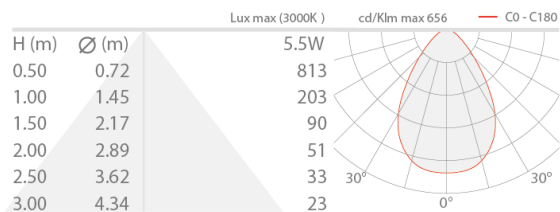

PHOTOMETRIC DATA

D – Diffuse

ACCESSORIES

Installation Accessories

WC3108

Outer casing for solid walls