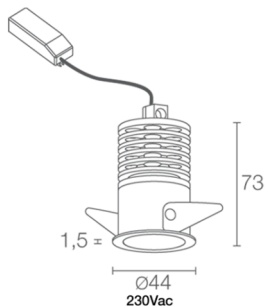

L&L Luce&Light SRL reserves the right to change the information contained in this document at any time without prior notice being given.