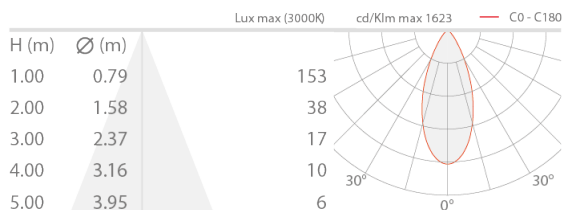

PHOTOMETRIC DATA

L - 43°

ACCESSORIES

Installation Accessories

Anti-glare

Optical Accessories

Order together with the lighting fixture

Order together with the lighting fixture