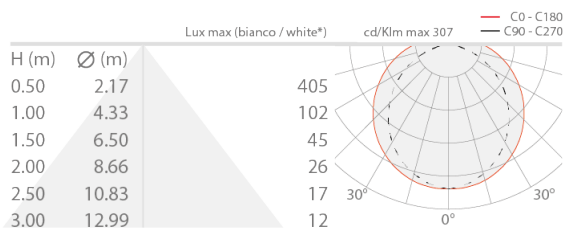

PHOTOMETRIC DATA

Diffuse 100cm

ACCESSORIES

Other

WUBAS0A2

Mounting kit
10 clips and 10 screws

WDA16

Profile
aluminium - 1000 mm

WUBAS0A3

Installation kit
1 start cap, 30-cm interconnect cable and 1 end cap

L&L Luce&Light SRL reserves the right to change the information contained in this document at any time without prior notice being given.