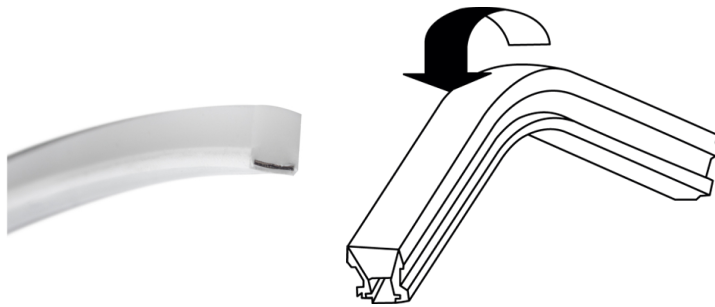

Made in Italy

 Neon Art RGB Top Bend, code: BASNE2200X006011
Linear profiles for outdoor applications

24/11/2024 Rev. 31

DESCRIPTION

linear profile for outdoor applications; flush or semi-recessed installation; Power consumption: 14,4W; Power supply: 24Vdc; Delivered lumen output: 330 lm/m; 120 LEDs/m; LED colour: RGB; power supply unit not included; Ingress protection: IP65, IP67; it can be installed in one piece, without accessories. The profile can also be cut to size to meet your needs. The installation accessories ensure the IP67 rating is maintained; 10 clips, 10 screws and 2 end caps included; Dimensions: 5000x9.4x10 mm; Energy efficiency class: F (light source) in accordance with EU 2019/2015; Accessories: WDA16 Profile, WUBAS0A2 Mounting kit, WUBAS0A3 Installation kit; tested and approved via E.O.L. (End Of Line) test with functioning test and check of electrical power consumption

Status: Product being discontinued

ELECTRICAL CHARACTERISTICS

Power consumption	14,4W
Power supply	24Vdc
Power supply unit	power supply unit not included

LIGHTING CHARACTERISTICS

Number and type of LED	120 LEDs/m
LED colour	RGB
Delivered lumen output	330 lm/m

MECHANICAL CHARACTERISTICS

Dimensions	5000x9.4x10 mm
------------	----------------

GENERAL CHARACTERISTICS

Ingress protection	IP65, IP67
Features	it can be installed in one piece, without accessories. The profile can also be cut to size to meet your needs. The installation accessories ensure the IP67 rating is maintained
Energy efficiency class	F (light source) in accordance with EU 2019/2015
Walkover	no
Drive-over	no
Notes	10 clips, 10 screws and 2 end caps included

WUBAS0A3

Installation kit
1 start cap, 30-cm interconnect cable and 1 end cap

L&L Luce&Light SRL reserves the right to change the information contained in this document at any time without prior notice being given.