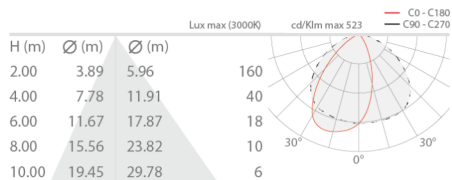

PHOTOMETRIC DATA

A – Wall washer

ACCESSORIES

Installation Accessories

WCTG11A0T
Outer casing

Other

WFA0005
5-m 4-pin interconnect cable
for DALI or 0/1–10V version

WFA03
3-pin female connector
for in/out connection
IP66-IP68

WFA04
3-pin male connector
for IP66-IP68 in/out connection