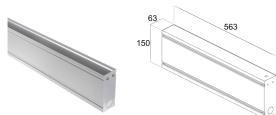

ACCESSORIES

Installation Accessories