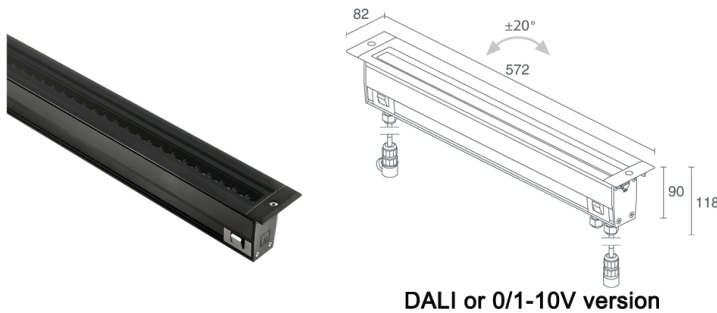

## DESCRIPTION

linear profile for outdoor applications; drive-over up to 2000 kg; recessed (floor); Power consumption: 24W; Power supply: 230Vac; Lumen output at source: 2984 lm (3000K); Delivered lumen output: 1864 lm (3000K, 29°); 24 SMD LEDs, 2-step MacAdam, 60 000h L80 B10 (Ta 25°C); LED colour: 3000K; Optics: wall washer tiltable  $\pm 20^\circ$ ; optical system composed of a series of equidistant tiltable light sources, 20 mm apart. Fitted with locking screw. The deep-set asymmetrical PMMA lens guarantees high-quality light emission and visual comfort.; CRI Colour Rendering Index: 80; Body material: body made of Anticorodal® low-copper-content aluminium EN AW 6060 T5 for excellent heat dissipation, manufactured from an extruded profile and subjected to a deep black electro-colouring process (between 10 and 15 microns) for excellent corrosion resistance. Caps made of black-painted (RAL 9005 matt) technopolymer for greater resistance to corrosion and atmospheric agents; Finishes: black anodized aluminium finish obtained by electro-colouring to give the product better heat dissipation and the material corrosion resistance; Screen material: 10-mm-thick acid-etched, tempered extra-clear glass, with grey-vitrified serigraphy (RAL 7015) resistant to knocks and scratches, and with high transmittance to eliminate chromatic aberrations.; Seals: black Santoprene™ O-rings guarantee lasting resistance to UV rays; Installation: On/off version: one IP68 4-way connector for power supply. Dimmable version: one IP68 4-way connector for power supply and two IP68 3-way connectors for DALI and 0/1-10V signal; built-in power supply unit; on/off: includes 1.5 m neoprene cable H07RN-F 3x1.0 Ø9.3 mm DALI, 0/1-10V: includes 1 x 1.5 m neoprene cable H07RN-F 3x1.0 Ø9.3 mm and 2 x 0.75 m neoprene cables H05RN-F 2x1.0 Ø6.7 mm; Control system: DALI-2; Ingress protection: IP65, IP67, IP69; Impact resistance: IK09; optical accessories of honeycomb louvre and anti-glare shield built into the lighting fixture and tiltable together with the optics. In/out connection and easy wiring with quick connectors designed to connect the profiles one after the other in the dimmable versions; Casambi-compatible version, controllable with the Casambi app, available on request; Tamper-resistant screw with central pin. GORE-TEX valve to relieve the internal pressure; Protection systems: IPS (Intelligent Protection System) protects lighting fixtures from water infiltrations, which can occur if there are faulty junctions between the cables in outdoor or underwater applications. This innovation, patented by L&L, also guarantees electrical protection against polarity reversal, hot plugging, ESD and power surges, which can occur if there are faults in the electrical circuit; The PID (Protective Impedance Device) protects lighting fixtures from electrical phenomena external to the system, such as static electricity accumulation or electromagnetic interference coming from the mains power. Generally, these are events with a low energy content; Operating temperature:  $-20^\circ\text{C} - +45^\circ\text{C}$ ; Maximum device temperature:  $40^\circ\text{C}$  (Ta 25°C); Photobiological safety: in accordance with IEC TR 62778:2014; Appliance class: class I; Weight: 2104 g; Dimensions: 82x118x572 mm; Energy efficiency class: F (light source) in accordance with EU 2019/2015; Accessories: WCTG11A0T Outer casing, WFA0005 5-m 4-pin interconnect cable, WFA03 3-pin female connector, WFA04 3-pin male connector; tested and approved via E.O.L. (End Of Line) test with functioning test and check of electrical power consumption