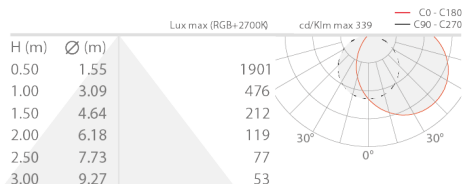

PHOTOMETRIC DATA

RGBW - 100cm FROST

ACCESSORIES

Optical Accessories

WR0000S1M

Cover - Line / Line Plus / Plaster / Plaster Plus / Corner milky - 2000 mm

WR0000S1S

Cover - Line / Line Plus / Plaster / Plaster Plus / Corner frosted - 2000 mm

WR0000S1T

Cover - Line / Line Plus / Plaster / Plaster Plus / Corner transparent - 2000 mm

WR0000S2M

Cover - Line / Line Plus / Plaster / Plaster Plus / Corner milky - 3000 mm

WR0000S2S

Cover - Line / Line Plus / Plaster / Plaster Plus / Corner frosted - 3000 mm

WR0000S2T

Cover - Line / Line Plus / Plaster / Plaster Plus / Corner transparent - 3000 mm

WR0000S3S

WR0000S4M