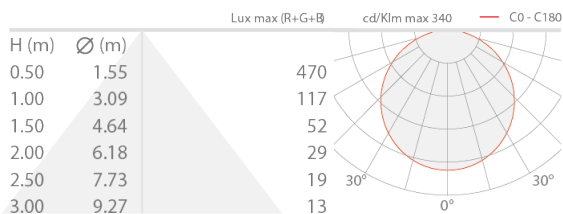

PHOTOMETRIC DATA

RGB – 100cm FROST

ACCESSORIES

Optical Accessories

WR0000S1M

Cover - Line / Line Plus / Plaster / Plaster Plus / Corner milky - 2000 mm

WR0000S1S

Cover - Line / Line Plus / Plaster / Plaster Plus / Corner frosted - 2000 mm

WR0000S1T

Cover - Line / Line Plus / Plaster / Plaster Plus / Corner transparent - 2000 mm

WR0000S2M

Cover - Line / Line Plus / Plaster / Plaster Plus / Corner milky - 3000 mm

WR0000S2S

Cover - Line / Line Plus / Plaster / Plaster Plus / Corner frosted - 3000 mm

WR0000S2T

Cover - Line / Line Plus / Plaster / Plaster Plus / Corner transparent - 3000 mm

WR0000S3S

WR0000S4M