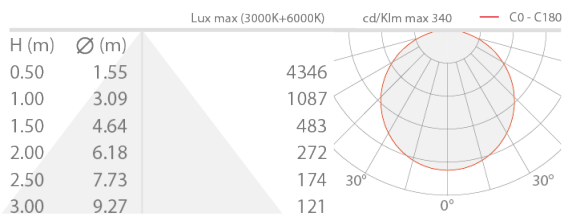

PHOTOMETRIC DATA

TUNABLE WHITE – 100cm FROST

ACCESSORIES

Optical Accessories

WR0000S1M

Cover - Line / Line Plus / Plaster / Plaster Plus / Corner milky - 2000 mm

WR0000S1S

Cover - Line / Line Plus / Plaster / Plaster Plus / Corner frosted - 2000 mm

WR0000S1T

Cover - Line / Line Plus / Plaster / Plaster Plus / Corner transparent - 2000 mm

WR0000S2M

Cover - Line / Line Plus / Plaster / Plaster Plus / Corner milky - 3000 mm

WR0000S2S

Cover - Line / Line Plus / Plaster / Plaster Plus / Corner frosted - 3000 mm

WR0000S2T

Cover - Line / Line Plus / Plaster / Plaster Plus / Corner transparent - 3000 mm

WR0000S3S

WR0000S4M