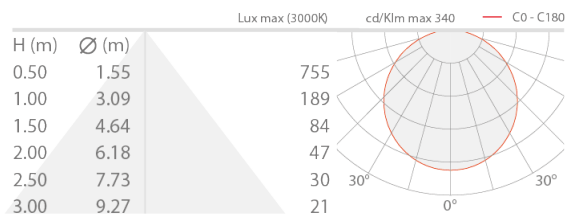

PHOTOMETRIC DATA

SLIM – 100cm FROST

ACCESSORIES

Optical Accessories

WR0000S0S
Cover - Micro
frosted - 2000 mm

WR0000S0T
Cover - Micro
transparent - 2000 mm

WR0000S1S
Cover - Line / Line Plus / Plaster / Plaster Plus / Corner
frosted - 2000 mm

WR0000S1T
Cover - Line / Line Plus / Plaster / Plaster Plus / Corner
transparent - 2000 mm

WR0000S2S