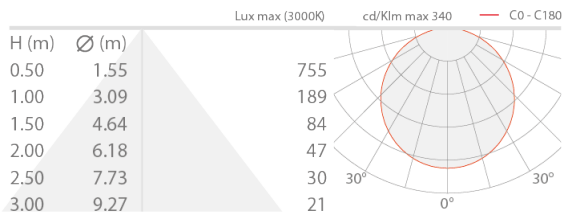

PHOTOMETRIC DATA

SLIM – 100cm FROST

ACCESSORIES

Optical Accessories

WR0000S0S
Cover - Micro
frosted - 2000 mm

WR0000S0T
Cover - Micro
transparent - 2000 mm

WR0000S1S
Cover - Line / Line Plus / Plaster / Plaster Plus / Corner
frosted - 2000 mm

WR0000S1T
Cover - Line / Line Plus / Plaster / Plaster Plus / Corner
transparent - 2000 mm

WR0000S2S