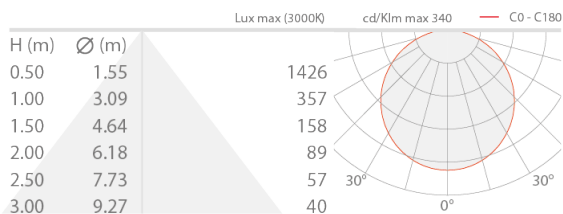

PHOTOMETRIC DATA

PLUS – 100cm FROST

ACCESSORIES

Optical Accessories

WR0000S1M

Cover - Line / Line Plus / Plaster / Plaster Plus / Corner
milky - 2000 mm

WR0000S1S

Cover - Line / Line Plus / Plaster / Plaster Plus / Corner
frosted - 2000 mm

WR0000S1T

Cover - Line / Line Plus / Plaster / Plaster Plus / Corner
transparent - 2000 mm

WR0000S2M

Cover - Line / Line Plus / Plaster / Plaster Plus / Corner
milky - 3000 mm

WR0000S2S

Cover - Line / Line Plus / Plaster / Plaster Plus / Corner
frosted - 3000 mm

WR0000S2T

Cover - Line / Line Plus / Plaster / Plaster Plus / Corner
transparent - 3000 mm

WR0000S3S

WR0000S4M