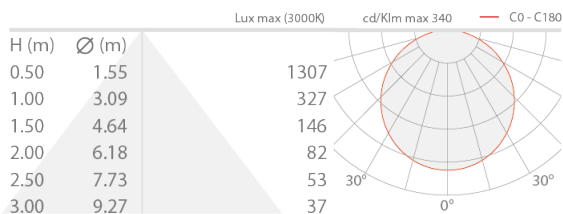

PHOTOMETRIC DATA

PROFESSIONAL – 100cm FROST

ACCESSORIES

Optical Accessories

WR0000S1M

Cover - Line / Line Plus / Plaster / Plaster Plus / Corner milky - 2000 mm

WR0000S1S

Cover - Line / Line Plus / Plaster / Plaster Plus / Corner frosted - 2000 mm

WR0000S1T

Cover - Line / Line Plus / Plaster / Plaster Plus / Corner transparent - 2000 mm

WR0000S2M

Cover - Line / Line Plus / Plaster / Plaster Plus / Corner milky - 3000 mm

WR0000S2S

Cover - Line / Line Plus / Plaster / Plaster Plus / Corner frosted - 3000 mm

WR0000S2T

Cover - Line / Line Plus / Plaster / Plaster Plus / Corner transparent - 3000 mm

WR0000S3S

WR0000S4M