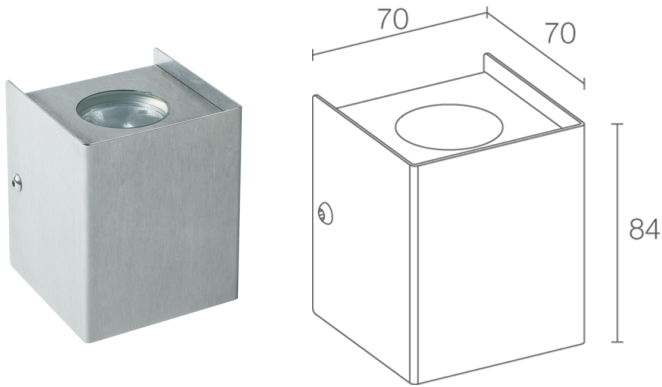

Made in Italy

**Brom 3.0, code: BR300325SI**  
Wall mounted for outdoor applications

18/07/2024 Rev. 35

**DESCRIPTION**

wall mounted for outdoor applications, single beam; surface mounted (wall); Power consumption: max 6W; Power supply: max 500mA; Lumen output at source: 436 lm (3000K, 500mA); Delivered lumen output: 251 lm (3000K, 500mA, 20°); 3 power LEDs, 1/4 ANSI BIN, 50 000h L90 B10 (Ta 25°C); LED colour: 3000K; Optics: 12°; CRI Colour Rendering Index: 80; Body material: body and trim in AISI 316L stainless steel; RAL finish on request; Screen material: screen in tempered, transparent extra-clear glass; power supply unit not included; Wiring: series; includes 2x0.30 m single-core cables; Control system: dimming via dimmable driver; Ingress protection: IP66; Impact resistance: IK08; Casambi control using the Casambi app with dedicated electronics; Operating temperature: -20°C — +45°C; Glow wire test: 960°; Photobiological safety: photobiological safety: risk group 1 according to EN 62471:2006; Appliance class: class III; Weight: 450 g; Dimensions: 70x70x84 mm; Energy efficiency class: F (light source) in accordance with EU 2019/2015; tested and approved via E.O.L. (End Of Line) test with functioning test and check of electrical power consumption

### MECHANICAL CHARACTERISTICS

Dimensions	70x70x84 mm
Weight	450 g
Mounting	with screws and plugs
Body material	body and trim in AISI 316L stainless steel
Screen material	screen in transparent, tempered extra-clear glass