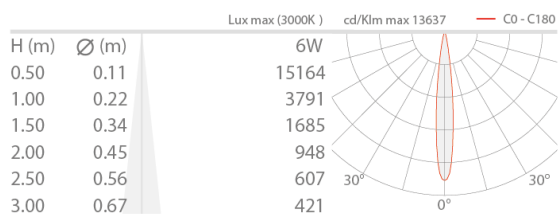

PHOTOMETRIC DATA

S - 12°

L&L Luce&Light SRL reserves the right to change the information contained in this document at any time without prior notice being given.