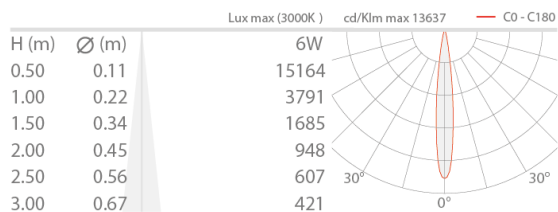

PHOTOMETRIC DATA

S - 12°

L&L Luce&Light SRL reserves the right to change the information contained in this document at any time without prior notice being given.