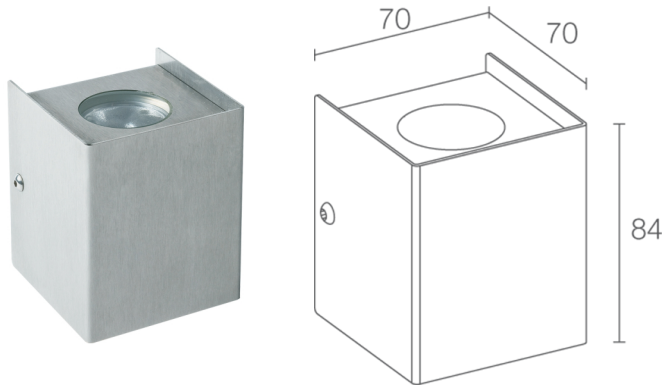

Made in Italy

Brom 3.0, code: BR300325SI
Wall mounted for outdoor applications

21/11/2024 Rev. 37

DESCRIPTION

wall mounted for outdoor applications, single beam; surface mounted (wall); Power consumption: max 6W; Power supply: max 500mA; Lumen output at source: 436 lm (3000K, 500mA); Delivered lumen output: 251 lm (3000K, 500mA, 20°); 3 power LEDs, 1/4 ANSI BIN, 50 000h L90 B10 (Ta 25°C); LED colour: 3000K; Optics: 12°; CRI Colour Rendering Index: 80; Body material: body and trim in AISI 316L stainless steel; RAL finish on request; Screen material: screen in tempered, transparent extra-clear glass; power supply unit not included; Wiring: series; includes 2x0.30 m single-core cables; Control system: dimming via dimmable driver; Ingress protection: IP66; Impact resistance: IK08; Casambi control using the Casambi app with dedicated electronics; Operating temperature: -20°C — +45°C; Glow wire test: 960°; Photobiological safety: photobiological safety: risk group 1 according to EN 62471:2006; Appliance class: class III; Weight: 450 g; Dimensions: 70x70x84 mm; Energy efficiency class: F (light source) in accordance with EU 2019/2015; tested and approved via E.O.L. (End Of Line) test with functioning test and check of electrical power consumption

Number and type of LED	3 power LEDs
Average LED life	50 000h L90 B10 (Ta 25°C)
LED colour	3000K
CRI Colour Rendering Index	80
Binning	1/4 ANSI BIN
Optics	12°
Lumen output at source	436 lm (3000K, 500mA)
Delivered lumen output	251 lm (3000K, 500mA, 20°)

MECHANICAL CHARACTERISTICS

Dimensions	70x70x84 mm
Weight	450 g
Mounting	with screws and plugs
Body material	body and trim in AISI 316L stainless steel
Screen material	screen in transparent, tempered extra-clear glass