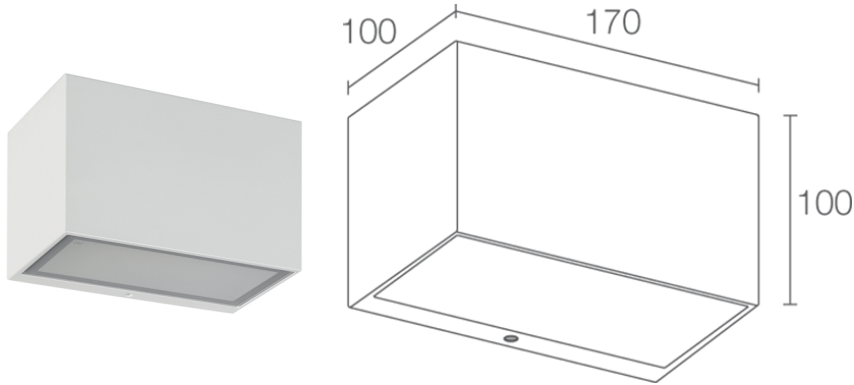

Made in Italy

 Geko 5.0, code: GK5011FDE  
Wall mounted for outdoor applications

31/08/2024 Rev. 37

 kg 1,80
 

## DESCRIPTION

wall mounted for outdoor applications, single beam; surface mounted (wall); Power consumption: 16W; Power supply: 230Vac; Lumen output at source: 1120 lm (3000K, 16W); Delivered lumen output: 831 lm (3000K, 16W); power LED matrix, 3-step MacAdam, 50 000h L80 B10 (Ta 25°C); LED colour: 2700K; Optics: diffuse; CRI Colour Rendering Index: 80; Body material: body in die-cast aluminium; Finishes: white (RAL 9003); RAL finish on request; Screen material: screen in serigraphed, sandblasted, tempered extra-clear glass; built-in power supply unit; connection box with 0.30 m cable; Ingress protection: IP65; Impact resistance: IK07; spacer with RAL finish available on request, Casambi-compatible version, controllable with the Casambi app, available on request; Operating temperature: -20°C — +45°C; Glow wire test: 960°; Photobiological safety: photobiological safety: risk group 1 according to EN 62471:2006; Appliance class: class I; Weight: 1800 g; Dimensions: 170x100x100 mm; Energy efficiency class: F (light source) in accordance with EU 2019/2015; Accessories: WD0300E Spacer - white; tested and approved via E.O.L. (End Of Line) test with functioning test and check of electrical power consumption

### MECHANICAL CHARACTERISTICS

Dimensions	170x100x100 mm
Weight	1800 g
Finishes	white RAL 9003
Mounting	with mounting plate, screws and plugs
Body material	body in die-cast aluminium
Screen material	screen in serigraphed, sandblasted, tempered extra-clear glass