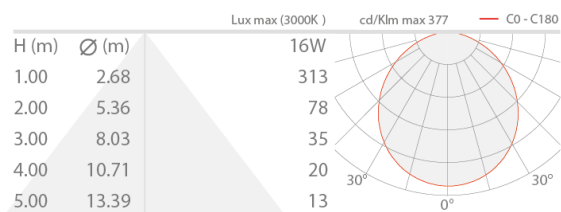

PHOTOMETRIC DATA

D – Diffuse

ACCESSORIES

Installation Accessories

WD0300E

Spacer - white

L&L Luce&Light SRL reserves the right to change the information contained in this document at any time without prior notice being given.