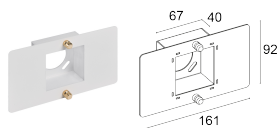

ACCESSORIES

Installation Accessories