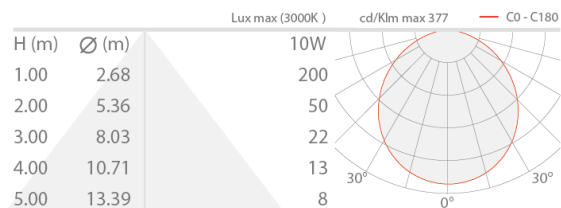

PHOTOMETRIC DATA

D – Diffuse

ACCESSORIES

Installation Accessories

WD0300E
Spacer - white

L&L Luce&Light SRL reserves the right to change the information contained in this document at any time without prior notice being given.