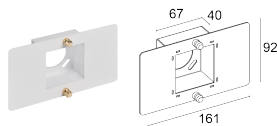

ACCESSORIES

Installation Accessories