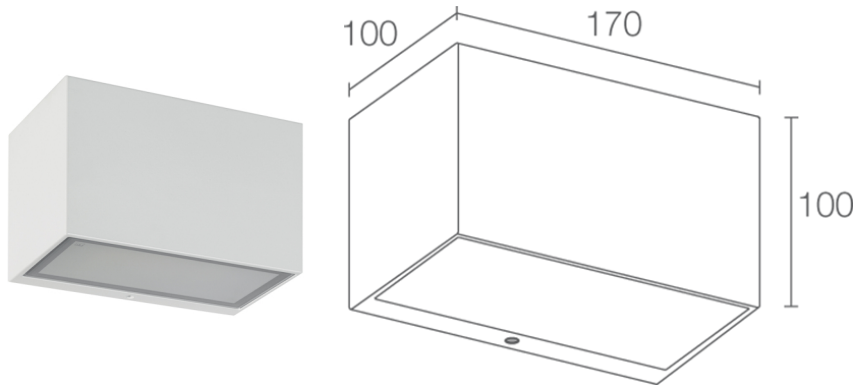

Made in Italy

 **Geko 5.0, code: GK50105DE**  
Wall mounted for outdoor applications

17/08/2024 Rev. 37

 kg 1,80
 

## DESCRIPTION

wall mounted for outdoor applications, single beam; surface mounted (wall); Power consumption: 10W; Power supply: 230Vac; Lumen output at source: 713 lm (3000K, 10W); Delivered lumen output: 531 lm (3000K, 10W); power LED matrix, 3-step MacAdam, 50 000h L80 B10 (Ta 25°C); LED colour: 3000K; Optics: diffuse; CRI Colour Rendering Index: 80; Body material: body in die-cast aluminium; Finishes: white (RAL 9003); RAL finish on request; Screen material: screen in serigraphed, sandblasted, tempered extra-clear glass; built-in power supply unit; connection box with 0.30 m cable; Ingress protection: IP65; Impact resistance: IK07; spacer with RAL finish available on request, Casambi-compatible version, controllable with the Casambi app, available on request; Operating temperature: -20°C — +45°C; Glow wire test: 960°; Photobiological safety: photobiological safety: risk group 1 according to EN 62471:2006; Appliance class: class I; Weight: 1800 g; Dimensions: 170x100x100 mm; Energy efficiency class: F (light source) in accordance with EU 2019/2015; Accessories: WD0300E Spacer - white; tested and approved via E.O.L. (End Of Line) test with functioning test and check of electrical power consumption

### MECHANICAL CHARACTERISTICS

Dimensions	170x100x100 mm
Weight	1800 g
Finishes	white RAL 9003
Mounting	with mounting plate, screws and plugs
Body material	body in die-cast aluminium
Screen material	screen in serigraphed, sandblasted, tempered extra-clear glass