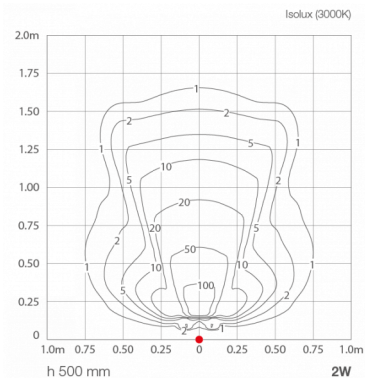

PHOTOMETRIC DATA