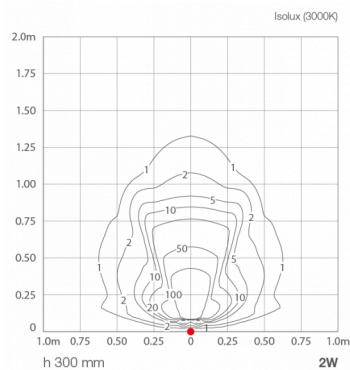

PHOTOMETRIC DATA