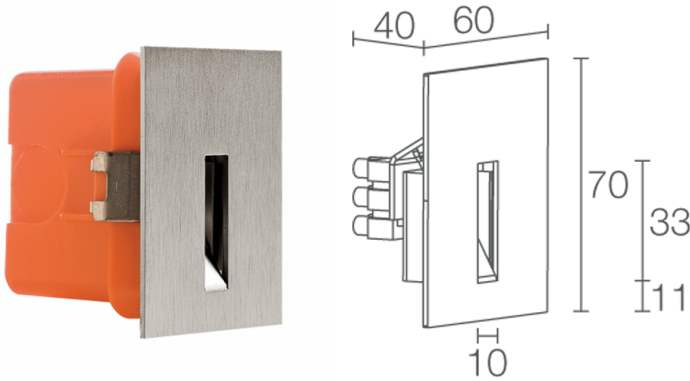

Made in Italy

 Line 1.0, code: FL12705DS
Step lights for indoor applications

30/06/2024 Rev. 32

DESCRIPTION

step light for indoor applications; recessed (solid walls); Power consumption: max 2W; Power supply: max 500mA; Lumen output at source: 145 lm (3000K, 500mA); Delivered lumen output: 32 lm (3000K, 500mA); 1 power LED, 1/4 ANSI BIN, 50 000h L90 B10 (Ta 25°C); LED colour: 3000K; Optics: diffuse; CRI Colour Rendering Index: 80; Body material: body and cover in steel; Finishes: satin; RAL finish on request; power supply unit not included; Wiring: series; terminal block; Control system: dimming via dimmable driver; Ingress protection: IP20; Casambi control using the Casambi app with dedicated electronics; Operating temperature: 0°C – +45°C; Photobiological safety: photobiological safety: risk group 1 according to EN 62471:2006; Appliance class: class III; Weight: 160 g; Dimensions: 70x60x40 mm; Energy efficiency class: F (light source) in accordance with EU 2019/2015; Accessories: WC0300 Outer casing for solid walls; tested and approved via E.O.L. (End Of Line) test with functioning test and check of electrical power consumption

Status: Available

ELECTRICAL CHARACTERISTICS

Power consumption	max 2W
Power supply	max 500mA
Power supply unit	power supply unit not included
Control system	dimming via dimmable driver
Wiring	series

LIGHTING CHARACTERISTICS

MECHANICAL CHARACTERISTICS

Dimensions	70x60x40 mm
Weight	160 g
Finishes	satin
Mounting	with outer casing
Body material	body and cover in steel

GENERAL CHARACTERISTICS

Operating temperature	0°C — +45°C
Ingress protection	IP20
Energy efficiency class	F (light source) in accordance with EU 2019/2015
Appliance class	class III
Walkover	no
Drive-over	no
Power cables	terminal block
Photobiological safety	photobiological safety: risk group 1 according to EN 62471:2006
Notes	Casambi control using the Casambi app with dedicated electronics