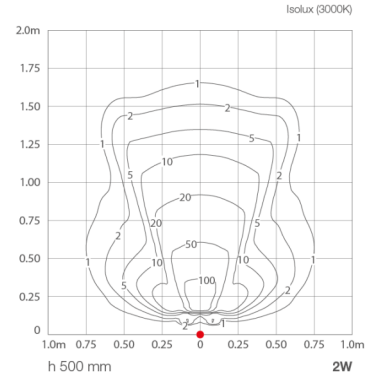

PHOTOMETRIC DATA