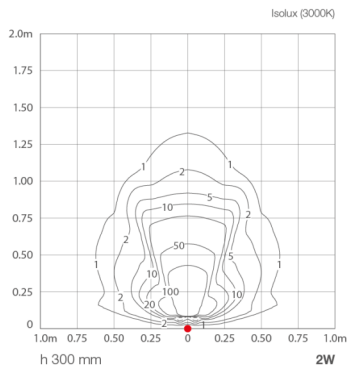

PHOTOMETRIC DATA