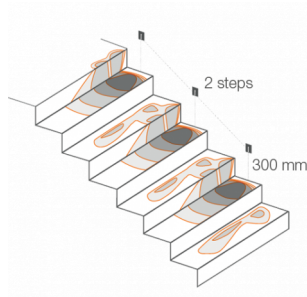

Made in Italy

 Line 1.0, code: FL12705DS
Step lights for indoor applications

30/06/2024 Rev. 32

DESCRIPTION

step light for indoor applications; recessed (solid walls); Power consumption: max 2W; Power supply: max 500mA; Lumen output at source: 145 lm (3000K, 500mA); Delivered lumen output: 32 lm (3000K, 500mA); 1 power LED, 1/4 ANSI BIN, 50 000h L90 B10 (Ta 25°C); LED colour: 3000K; Optics: diffuse; CRI Colour Rendering Index: 80; Body material: body and cover in steel; Finishes: satin; RAL finish on request; power supply unit not included; Wiring: series; terminal block; Control system: dimming via dimmable driver; Ingress protection: IP20; Casambi control using the Casambi app with dedicated electronics; Operating temperature: 0°C – +45°C; Photobiological safety: photobiological safety: risk group 1 according to EN 62471:2006; Appliance class: class III; Weight: 160 g; Dimensions: 70x60x40 mm; Energy efficiency class: F (light source) in accordance with EU 2019/2015; Accessories: WC0300 Outer casing for solid walls; tested and approved via E.O.L. (End Of Line) test with functioning test and check of electrical power consumption

MECHANICAL CHARACTERISTICS

Dimensions	70x60x40 mm
Weight	160 g
Finishes	satin
Mounting	with outer casing
Body material	body and cover in steel

GENERAL CHARACTERISTICS

Operating temperature	0°C — +45°C
Ingress protection	IP20
Energy efficiency class	F (light source) in accordance with EU 2019/2015
Appliance class	class III
Walkover	no
Drive-over	no
Power cables	terminal block
Photobiological safety	photobiological safety: risk group 1 according to EN 62471:2006
Notes	Casambi control using the Casambi app with dedicated electronics

PHOTOMETRIC DATA

ACCESSORIES

Installation Accessories

WC0300

Outer casing for solid walls
Required outer casing not included

L&L Luce&Light SRL reserves the right to change the information contained in this document at any time without prior notice being given.