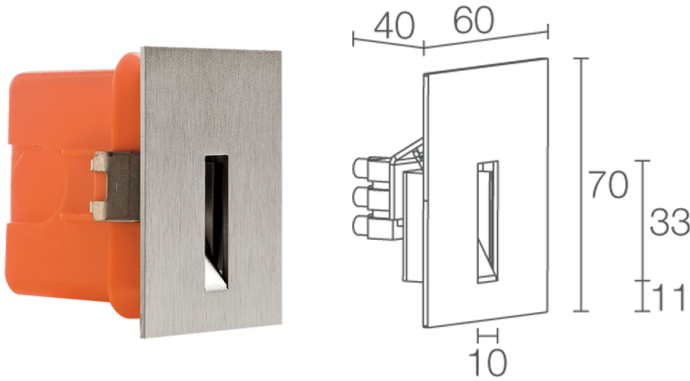

Made in Italy

 Line 1.0, code: FL12705DS
Step lights for indoor applications

21/11/2024 Rev. 36

DESCRIPTION

step light for indoor applications; recessed (solid walls); Power consumption: max 2W; Power supply: max 500mA; Lumen output at source: 145 lm (3000K, 500mA); Delivered lumen output: 32 lm (3000K, 500mA); 1 power LED, 1/4 ANSI BIN, 50 000h L90 B10 (Ta 25°C); LED colour: 3000K; Optics: diffuse; CRI Colour Rendering Index: 80; Body material: body and cover in steel; Finishes: satin; RAL finish on request; power supply unit not included; Wiring: series; terminal block; Control system: dimming via dimmable driver; Ingress protection: IP20; Casambi control using the Casambi app with dedicated electronics; Operating temperature: 0°C – +45°C; Photobiological safety: photobiological safety: risk group 1 according to EN 62471:2006; Appliance class: class III; Weight: 160 g; Dimensions: 70x60x40 mm; Energy efficiency class: F (light source) in accordance with EU 2019/2015; Accessories: WC0300 Outer casing for solid walls; tested and approved via E.O.L. (End Of Line) test with functioning test and check of electrical power consumption

Status: Available

ELECTRICAL CHARACTERISTICS

Power consumption	max 2W
Power supply	max 500mA
Power supply unit	power supply unit not included
Control system	dimming via dimmable driver
Wiring	series

LIGHTING CHARACTERISTICS

MECHANICAL CHARACTERISTICS

Dimensions	70x60x40 mm
Weight	160 g
Finishes	satin
Mounting	with outer casing
Body material	body and cover in steel

GENERAL CHARACTERISTICS

Ingress protection	IP20
Operating temperature	0°C — +45°C
Energy efficiency class	F (light source) in accordance with EU 2019/2015
Appliance class	class III
Walkover	no
Drive-over	no
Power cables	terminal block
Photobiological safety	photobiological safety: risk group 1 according to EN 62471:2006
Notes	Casambi control using the Casambi app with dedicated electronics