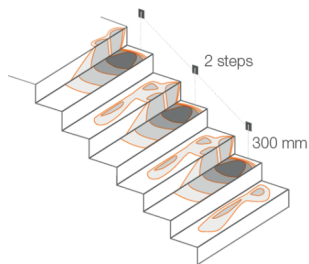

Made in Italy

 Line 1.0, code: FL12705DS
Step lights for indoor applications

21/11/2024 Rev. 36

DESCRIPTION

step light for indoor applications; recessed (solid walls); Power consumption: max 2W; Power supply: max 500mA; Lumen output at source: 145 lm (3000K, 500mA); Delivered lumen output: 32 lm (3000K, 500mA); 1 power LED, 1/4 ANSI BIN, 50 000h L90 B10 (Ta 25°C); LED colour: 3000K; Optics: diffuse; CRI Colour Rendering Index: 80; Body material: body and cover in steel; Finishes: satin; RAL finish on request; power supply unit not included; Wiring: series; terminal block; Control system: dimming via dimmable driver; Ingress protection: IP20; Casambi control using the Casambi app with dedicated electronics; Operating temperature: 0°C – +45°C; Photobiological safety: photobiological safety: risk group 1 according to EN 62471:2006; Appliance class: class III; Weight: 160 g; Dimensions: 70x60x40 mm; Energy efficiency class: F (light source) in accordance with EU 2019/2015; Accessories: WC0300 Outer casing for solid walls; tested and approved via E.O.L. (End Of Line) test with functioning test and check of electrical power consumption

MECHANICAL CHARACTERISTICS

Dimensions	70x60x40 mm
Weight	160 g
Finishes	satin
Mounting	with outer casing
Body material	body and cover in steel

GENERAL CHARACTERISTICS

Ingress protection	IP20
Operating temperature	0°C — +45°C
Energy efficiency class	F (light source) in accordance with EU 2019/2015
Appliance class	class III
Walkover	no
Drive-over	no
Power cables	terminal block
Photobiological safety	photobiological safety: risk group 1 according to EN 62471:2006
Notes	Casambi control using the Casambi app with dedicated electronics

PHOTOMETRIC DATA

ACCESSORIES

Installation Accessories

WC0300

Outer casing for solid walls
Required outer casing not included

L&L Luce&Light SRL reserves the right to change the information contained in this document at any time without prior notice being given.