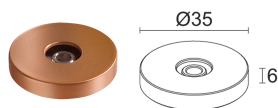

MECHANICAL CHARACTERISTICS

Dimensions	ø25x49,5 mm
Weight	65 g
Finishes	rose gold
Body material	body in anticorrosional aluminium, joint in brass

GENERAL CHARACTERISTICS

Ingress protection	IP40
Operating temperature	0°C – +45°C
Energy efficiency class	F (light source) in accordance with EU 2019/2015
Appliance class	class III
Walkover	no
Drive-over	no
Power cables	includes 1.50 m PVC cable HT105° 2x0.20 Ø3.0 mm
Photobiological safety	photobiological safety: risk group 1 according to EN 62471:2006
Notes	Casambi control using the Casambi app with dedicated electronics

PHOTOMETRIC DATA

R1 zoom – 9° (9° - 70°)

R1 zoom – 70° (9° - 70°)

ACCESSORIES

Installation Accessories

WDA00Y

Fixing base

rose gold

Required installation accessories, not included

WDA01Y

Rigid arm - h 150 mm

rose gold

Order together with the fixing base or the nipple

WDA02Y

Rigid arm - h 300 mm

rose gold