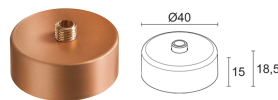

WDA03Y

Ceiling rose

rose gold

Required installation accessories, not included