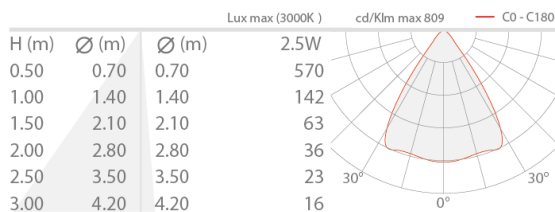

R1 zoom – 70° (9° - 70°)

ACCESSORIES

Installation Accessories

WDA00Y

Fixing base

rose gold

Required installation accessories, not included

WDA01Y

Rigid arm - h 150 mm

rose gold

Order together with the fixing base or the nipple

WDA02Y

Rigid arm - h 300 mm

rose gold

Order together with the fixing base or the nipple

WDA03Y

Ceiling rose

rose gold

Required installation accessories, not included

WDA04Y

Magnetic plate

rose gold

Required installation accessories, not included

WGA08Y

Retaining spring clip Ø30mm

rose gold

Required installation accessories, not included

Other

WF0600

PVC cable HT105° 2x0,20 Ø3,0 mm, grey

your choice of length

Order together with the lighting fixture