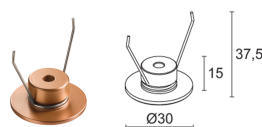

MECHANICAL CHARACTERISTICS

Dimensions	ø25x49,5 mm
Weight	65 g
Finishes	rose gold
Body material	body in anticorrosional aluminium, joint in brass

GENERAL CHARACTERISTICS

Ingress protection	IP40
Operating temperature	0°C – +45°C
Energy efficiency class	F (light source) in accordance with EU 2019/2015
Appliance class	class III
Walkover	no
Drive-over	no
Power cables	includes 1.50 m PVC cable HT105° 2x0.20 Ø3.0 mm
Photobiological safety	photobiological safety: risk group 1 according to EN 62471:2006
Notes	Casambi control using the Casambi app with dedicated electronics

Order together with the fixing base or the nipple

WDA03Y

Ceiling rose

rose gold

Required installation accessories, not included

WDA04Y

Magnetic plate

rose gold

Required installation accessories, not included

WGA08Y

Retaining spring clip Ø30mm

rose gold

Required installation accessories, not included

Other

WF0600

PVC cable HT105° 2x0,20 Ø3,0 mm, grey

your choice of length

Order together with the lighting fixture

**WGA01**

Nipple coupler

Required installation accessories, not included

L&L Luce&Light SRL reserves the right to change the information contained in this document at any time without prior notice being given.