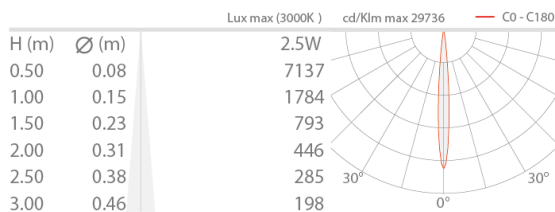

Number and type of LED	1 power LED
Average LED life	50 000h L90 B10 (Ta 25°C)
LED colour	3000K
CRI Colour Rendering Index	>90
Binning	1/4 ANSI BIN
Optics	optical range 9° – 70°
Lumen output at source	202 lm (3000K, 700mA)
Delivered lumen output	176 lm (3000K, 700mA, 70°)

MECHANICAL CHARACTERISTICS

Dimensions	ø25x49,5 mm
Weight	65 g
Finishes	rose gold
Body material	body in anticorrosional aluminium, joint in brass

GENERAL CHARACTERISTICS

Ingress protection	IP40
Operating temperature	0°C – +45°C
Energy efficiency class	F (light source) in accordance with EU 2019/2015
Appliance class	class III
Walkover	no
Drive-over	no
Power cables	includes 1.50 m PVC cable HT105° 2x0.20 Ø3.0 mm
Photobiological safety	photobiological safety: risk group 1 according to EN 62471:2006
Notes	Casambi control using the Casambi app with dedicated electronics

PHOTOMETRIC DATA

R1 zoom – 9° (9° - 70°)

R1 zoom – 70° (9° - 70°)

ACCESSORIES

Installation Accessories

WDA00Y

Fixing base

rose gold