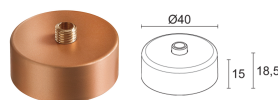

WDA03Y

Ceiling rose

rose gold

Required installation accessories, not included