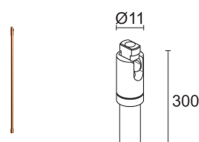

MECHANICAL CHARACTERISTICS

Dimensions	ø25x49,5 mm
Weight	65 g
Finishes	rose gold
Body material	body in anticorrosional aluminium, joint in brass

GENERAL CHARACTERISTICS

Ingress protection	IP40
Operating temperature	0°C – +45°C
Energy efficiency class	F (light source) in accordance with EU 2019/2015
Appliance class	class III
Walkover	no
Drive-over	no
Power cables	includes 1.50 m PVC cable HT105° 2x0.20 Ø3.0 mm
Photobiological safety	photobiological safety: risk group 1 according to EN 62471:2006
Notes	Casambi control using the Casambi app with dedicated electronics

Required installation accessories, not included

WDA01Y

Rigid arm - h 150 mm

rose gold

Order together with the fixing base or the nipple

WDA02Y

Rigid arm - h 300 mm

rose gold