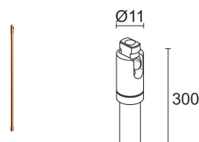

MECHANICAL CHARACTERISTICS

Dimensions	ø25x49,5 mm
Weight	65 g
Finishes	rose gold
Body material	body in anticorodal aluminium, joint in brass

GENERAL CHARACTERISTICS

Operating temperature	0°C – +45°C
Ingress protection	IP40
Energy efficiency class	F (light source) in accordance with EU 2019/2015
Appliance class	class III
Walkover	no
Drive-over	no
Power cables	includes 1.50 m PVC cable HT105° 2x0.20 Ø3.0 mm
Photobiological safety	photobiological safety: risk group 1 according to EN 62471:2006
Notes	Casambi control using the Casambi app with dedicated electronics

PHOTOMETRIC DATA

R1 zoom – 9° (9° - 70°)

R1 zoom – 70° (9° - 70°)

ACCESSORIES

Installation Accessories

WDA00Y

Fixing base

rose gold

Required installation accessories, not included

WDA01Y

Rigid arm - h 150 mm

rose gold

Order together with the fixing base or the nipple

WDA02Y

Rigid arm - h 300 mm

rose gold