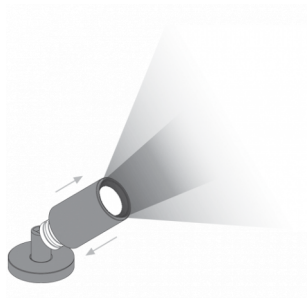

WGA01

Nipple coupler

Required installation accessories, not included

L&L Luce&Light SRL reserves the right to change the information contained in this document at any time without prior notice being given.