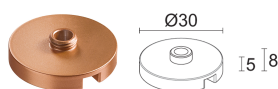

Order together with the fixing base or the nipple

WDA03Y

Ceiling rose

rose gold

Required installation accessories, not included

WDA04Y

Magnetic plate

rose gold