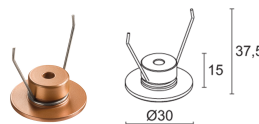

Required installation accessories, not included

WDA01Y

Rigid arm - h 150 mm

rose gold

Order together with the fixing base or the nipple

WDA02Y

Rigid arm - h 300 mm

rose gold

Order together with the fixing base or the nipple

WDA03Y

Ceiling rose

rose gold

Required installation accessories, not included

WDA04Y

Magnetic plate

rose gold

Required installation accessories, not included

WGA08Y

Retaining spring clip Ø30mm

rose gold

Required installation accessories, not included

Other

WF0600

PVC cable HT105° 2x0,20 Ø3,0 mm, grey

your choice of length

Order together with the lighting fixture

**WGA01**

Nipple coupler

Required installation accessories, not included

L&L Luce&Light SRL reserves the right to change the information contained in this document at any time without prior notice being given.