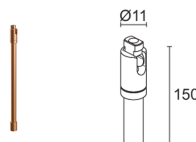

WDA01Y

Rigid arm - h 150 mm

rose gold

Order together with the fixing base or the nipple