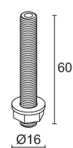

MECHANICAL CHARACTERISTICS

Dimensions	ø25x49,5 mm
Weight	65 g
Finishes	rose gold
Body material	body in anticorodal aluminium, joint in brass

GENERAL CHARACTERISTICS

Operating temperature	0°C – +45°C
Ingress protection	IP40
Energy efficiency class	F (light source) in accordance with EU 2019/2015
Appliance class	class III
Walkover	no
Drive-over	no
Power cables	includes 1.50 m PVC cable HT105° 2x0.20 Ø3.0 mm
Photobiological safety	photobiological safety: risk group 1 according to EN 62471:2006
Notes	Casambi control using the Casambi app with dedicated electronics

Order together with the fixing base or the nipple

WDA03Y

Ceiling rose

rose gold

Required installation accessories, not included

WDA04Y

Magnetic plate

rose gold

Required installation accessories, not included

WGA08Y

Retaining spring clip Ø30mm

rose gold

Required installation accessories, not included

Other

WF0600

PVC cable HT105° 2x0,20 Ø3,0 mm, grey

your choice of length

Order together with the lighting fixture

**WGA01**

Nipple coupler

Required installation accessories, not included

L&L Luce&Light SRL reserves the right to change the information contained in this document at any time without prior notice being given.