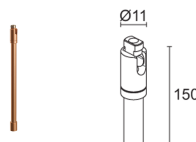

MECHANICAL CHARACTERISTICS

Dimensions	ø25x49,5 mm
Weight	65 g
Finishes	rose gold
Body material	body in anticorodal aluminium, joint in brass

GENERAL CHARACTERISTICS

Operating temperature	0°C – +45°C
Ingress protection	IP40
Energy efficiency class	F (light source) in accordance with EU 2019/2015
Appliance class	class III
Walkover	no
Drive-over	no
Power cables	includes 1.50 m PVC cable HT105° 2x0.20 Ø3.0 mm
Photobiological safety	photobiological safety: risk group 1 according to EN 62471:2006
Notes	Casambi control using the Casambi app with dedicated electronics

PHOTOMETRIC DATA

R1 zoom – 9° (9° - 70°)

R1 zoom – 70° (9° - 70°)

ACCESSORIES

Installation Accessories

WDA00Y

Fixing base

rose gold

Required installation accessories, not included

WDA01Y

Rigid arm - h 150 mm

rose gold

Order together with the fixing base or the nipple

WDA02Y

Rigid arm - h 300 mm

rose gold