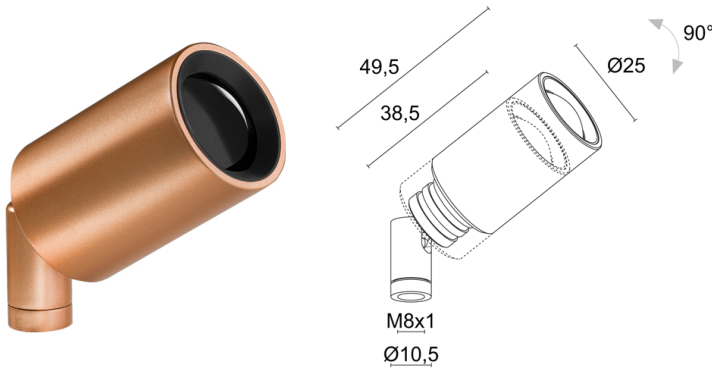

Made in Italy

 **Krill 2.4, code: KI242010005R1Y**
Projectors for indoor applications

03/04/2025 Rev. 10/2024

DESCRIPTION

projector for indoor applications; surface mounted (shop windows, display cabinets, shelves, ceiling, wall); Power consumption: max 2,5W; Power supply: max 700mA; Lumen output at source: 202 lm (3000K, 700mA); Delivered lumen output: 176 lm (3000K, 700mA, 70°); 1 power LED, 1/4 ANSI BIN, 50 000h L90 B10 (Ta 25°C); LED colour: 3000K; Optics: optical range 9°—70°: optical system consisting of a plano-convex lens combined with a high-quality technical filter. The diameter of the light emission can be adjusted manually, ensuring maximum lighting flexibility; CRI Colour Rendering Index: >90; Body material: body made of ANTICORODAL EN AW 6026 low-copper-content aluminium alloy for excellent resistance to corrosion, made entirely on a CNC lathe. Joint made of brass and produced entirely on a CNC lathe.; Finishes: cylindrical cover and joint painted rose gold, radiator electro-coloured black; RAL finish on request; Installation: versatile installation thanks to its accessories: arm with fixing base, nipple coupler, magnetic plate, fixing springs and ceiling rose; power supply unit not included; Wiring: series; includes 1.50 m PVC cable HT105° 2x0.20 Ø3.0 mm; Control system: dimming via dimmable driver; Ingress protection: IP40; Casambi control using the Casambi app with dedicated electronics; Operating temperature: 0°C — +45°C; Photobiological safety: photobiological safety: risk group 1 according to EN 62471:2006; Appliance class: class III; Weight: 65 g; Dimensions: ø25x49,5 mm; Energy efficiency class: F (light source) in accordance with EU 2019/2015; Accessories: WDA00Y Fixing base, WDA01Y Rigid arm - h 150 mm, WDA02Y Rigid arm - h 300 mm, WDA03Y Ceiling rose, WDA04Y Magnetic plate, WF0600 PVC cable HT105° 2x0,20 Ø3,0 mm, grey, WGA01 Nipple coupler, WGA08Y Retaining spring clip Ø30mm; tested and approved via E.O.L. (End Of Line) test with functioning test and check of electrical power consumption