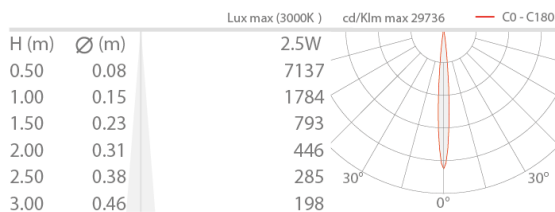

Number and type of LED	1 power LED
Average LED life	50 000h L90 B10 (Ta 25°C)
LED colour	3000K
CRI Colour Rendering Index	>90
Binning	1/4 ANSI BIN
Optics	optical range 9° – 70°
Lumen output at source	202 lm (3000K, 700mA)
Delivered lumen output	176 lm (3000K, 700mA, 70°)

MECHANICAL CHARACTERISTICS

Dimensions	ø25x49,5 mm
Weight	65 g
Finishes	rose gold
Body material	body in anticorodal aluminium, joint in brass

GENERAL CHARACTERISTICS

Operating temperature	0°C – +45°C
Ingress protection	IP40
Energy efficiency class	F (light source) in accordance with EU 2019/2015
Appliance class	class III
Walkover	no
Drive-over	no
Power cables	includes 1.50 m PVC cable HT105° 2x0.20 Ø3.0 mm
Photobiological safety	photobiological safety: risk group 1 according to EN 62471:2006
Notes	Casambi control using the Casambi app with dedicated electronics

PHOTOMETRIC DATA

R1 zoom – 9° (9° - 70°)

R1 zoom – 70° (9° - 70°)

ACCESSORIES

Installation Accessories

WDA00Y

Fixing base

rose gold