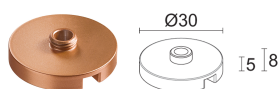

MECHANICAL CHARACTERISTICS

Dimensions	ø25x49,5 mm
Weight	65 g
Finishes	rose gold
Body material	body in anticorodal aluminium, joint in brass

GENERAL CHARACTERISTICS

Operating temperature	0°C – +45°C
Ingress protection	IP40
Energy efficiency class	F (light source) in accordance with EU 2019/2015
Appliance class	class III
Walkover	no
Drive-over	no
Power cables	includes 1.50 m PVC cable HT105° 2x0.20 Ø3.0 mm
Photobiological safety	photobiological safety: risk group 1 according to EN 62471:2006
Notes	Casambi control using the Casambi app with dedicated electronics

Order together with the fixing base or the nipple

WDA03Y

Ceiling rose

rose gold

Required installation accessories, not included

WDA04Y

Magnetic plate

rose gold