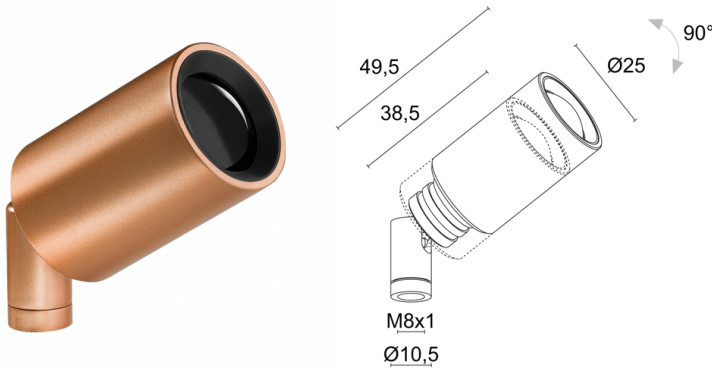

Made in Italy

Krill 2.4, code: KI242010005R1Y
Projectors for indoor applications

01/07/2024 Rev. 30

0,065 g

DESCRIPTION

projector for indoor applications; surface mounted (shop windows, display cabinets, shelves, ceiling, wall); Power consumption: max 2,5W; Power supply: max 700mA; Lumen output at source: 202 lm (3000K, 700mA); Delivered lumen output: 176 lm (3000K, 700mA, 70°); 1 power LED, 1/4 ANSI BIN, 50 000h L90 B10 (Ta 25°C); LED colour: 3000K; Optics: optical range 9°—70°: optical system consisting of a plano-convex lens combined with a high-quality technical filter. The diameter of the light emission can be adjusted manually, ensuring maximum lighting flexibility; CRI Colour Rendering Index: >90; Body material: body made of ANTICORODAL EN AW 6026 low-copper-content aluminium alloy for excellent resistance to corrosion, made entirely on a CNC lathe. Joint made of brass and produced entirely on a CNC lathe.; Finishes: cylindrical cover and joint painted rose gold, radiator electro-coloured black; RAL finish on request; Installation: versatile installation thanks to its accessories: arm with fixing base, nipple coupler, magnetic plate, fixing springs and ceiling rose; power supply unit not included; Wiring: series; includes 1.50 m PVC cable HT105° 2x0.20 Ø3.0 mm; Control system: dimming via dimmable driver; Ingress protection: IP40; Casambi control using the Casambi app with dedicated electronics; Operating temperature: 0°C — +45°C; Photobiological safety: photobiological safety: risk group 1 according to EN 62471:2006; Appliance class: class III; Weight: 65 g; Dimensions: ø25x49,5 mm; Energy efficiency class: F (light source) in accordance with EU 2019/2015; Accessories: WDA00Y Fixing base, WDA01Y Rigid arm - h 150 mm, WDA02Y Rigid arm - h 300 mm, WDA03Y Ceiling rose, WDA04Y Magnetic plate, WF0600 PVC cable HT105° 2x0,20 Ø3,0 mm, grey, WGA01 Nipple coupler, WGA08Y Retaining spring clip Ø30mm; tested and approved via E.O.L. (End Of Line) test with functioning test and check of electrical power consumption

Status: Available