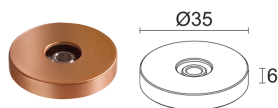

MECHANICAL CHARACTERISTICS

Dimensions	ø25x49,5 mm
Weight	65 g
Finishes	rose gold
Body material	body in anticorodal aluminium, joint in brass

GENERAL CHARACTERISTICS

Operating temperature	0°C – +45°C
Ingress protection	IP40
Energy efficiency class	F (light source) in accordance with EU 2019/2015
Appliance class	class III
Walkover	no
Drive-over	no
Power cables	includes 1.50 m PVC cable HT105° 2x0.20 Ø3.0 mm
Photobiological safety	photobiological safety: risk group 1 according to EN 62471:2006
Notes	Casambi control using the Casambi app with dedicated electronics

PHOTOMETRIC DATA

R1 zoom – 9° (9° - 70°)

R1 zoom – 70° (9° - 70°)

ACCESSORIES

Installation Accessories

WDA00Y

Fixing base

rose gold

Required installation accessories, not included

WDA01Y

Rigid arm - h 150 mm

rose gold

Order together with the fixing base or the nipple

WDA02Y

Rigid arm - h 300 mm

rose gold