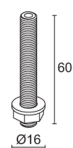

MECHANICAL CHARACTERISTICS

Dimensions	ø25x49,5 mm
Weight	65 g
Finishes	rose gold
Body material	body in anticorrosional aluminium, joint in brass

GENERAL CHARACTERISTICS

Ingress protection	IP40
Operating temperature	0°C – +45°C
Energy efficiency class	F (light source) in accordance with EU 2019/2015
Appliance class	class III
Walkover	no
Drive-over	no
Power cables	includes 1.50 m PVC cable HT105° 2x0.20 Ø3.0 mm
Photobiological safety	photobiological safety: risk group 1 according to EN 62471:2006
Notes	Casambi control using the Casambi app with dedicated electronics

Required installation accessories, not included

WGA08Y

Retaining spring clip Ø30mm

rose gold

Required installation accessories, not included

Other

WF0600

PVC cable HT105° 2x0,20 Ø3,0 mm, grey

your choice of length

Order together with the lighting fixture

**WGA01**

Nipple coupler

Required installation accessories, not included

L&L Luce&Light SRL reserves the right to change the information contained in this document at any time without prior notice being given.