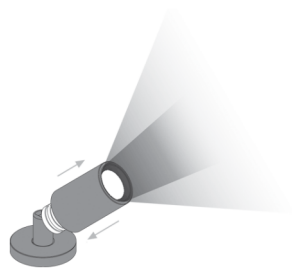

WGA01

Nipple coupler

Required installation accessories, not included

L&L Luce&Light SRL reserves the right to change the information contained in this document at any time without prior notice being given.