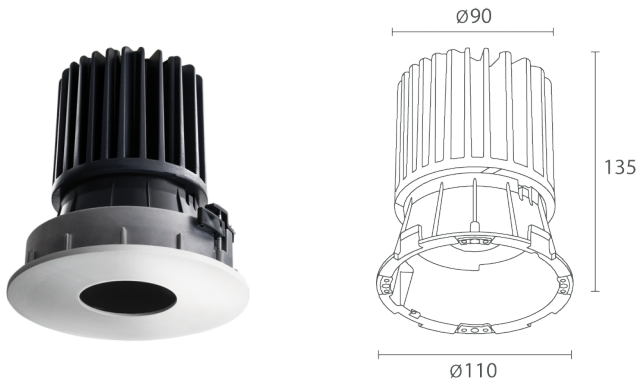

## DESCRIPTION

recessed downlight for indoor applications; recessed (ceiling); Power consumption: max 15W; Power supply: max 400mA; Lumen output at source: 1349 lm (3000K, 400mA, CRI >90); Delivered lumen output: 1094 lm (3000K, 400mA, 36°, CRI >90); 1 power LED High Intensity, 2-step MacAdam, 50 000h L90 B10 (Ta 25°C); LED colour: 4000K; Optics: 36°: optical system consisting of a deep-set, high-efficiency TIR lens; CRI Colour Rendering Index: >90; Body material: body made of low-copper-content die-cast aluminium alloy EN AB 46100, for excellent corrosion resistance, and flame-retardant Bayblend. Trim and cover made of low-copper-content die-cast aluminium alloy EN AB 46100 for excellent resistance to corrosion; RAL finish on request; power supply unit not included; Wiring: series; includes 2x0.30 m single-core PVC cables; Control system: dimming via dimmable driver; Ingress protection: IP40, IP44 with filter; UGR <13 for versions with flat and shallow covers, UGR <19 for versions with deep cover; Easy to wire. The electrical cables can be attached directly to the connector, making the product easier to install; Casambi control using the Casambi app with dedicated electronics; Operating temperature: 0°C — +45°C; Appliance class: class III; Weight: 900 gr; Dimensions: ø136 mm / 136x136 mm; Energy efficiency class: F (light source) in accordance with EU 2019/2015; Accessories: WGCC30A1F Round bezel, WGCC30A1T Round bezel, WGCC30A2F Square bezel, WGCC30A2T Square bezel, WHCC30A1 Honeycomb louvre, WRCC30R1D Diffuser filter, WRCC30R1T Transparent IP44 screen, WRCC30R1W Elliptical filter, WZCC30108 Flat, round cover, WZCC3010E Flat, round cover, WZCC3010N Flat, round cover, WZCC3010Z Flat, round cover, WZCC30208 Flat, square cover, WZCC3020E Flat, square cover, WZCC3020N Flat, square cover, WZCC3020Z Flat, square cover, WZCC30308 Shallow, round cover, WZCC3030E Shallow, round cover, WZCC3030N Shallow, round cover, WZCC3030Z Shallow, round cover, WZCC30408 Shallow, square cover, WZCC3040E Shallow, square cover, WZCC3040N Shallow, square cover, WZCC3040Z Shallow, square cover, WZCC30508 Deep, round cover, WZCC3050E Deep, round cover, WZCC3050N Deep, round cover, WZCC3050Z Deep, round cover, WZCC30608 Deep, square cover, WZCC3060E Deep, square cover, WZCC3060N Deep, square cover, WZCC3060Z Deep, square cover; tested and approved via E.O.L. (End Of Line) test with functioning test and check of electrical power consumption