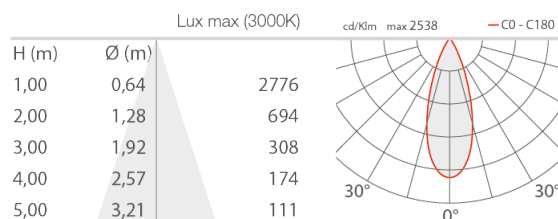

PHOTOMETRIC DATA

**L** - 36° CRI 90 flat, round cover

**L** - 36° CRI 90 flat, square cover

**L** - 36° CRI 90 shallow, round cover

**L** - 36° CRI 90 shallow, square cover

**L** - 36° CRI 90 deep, round cover