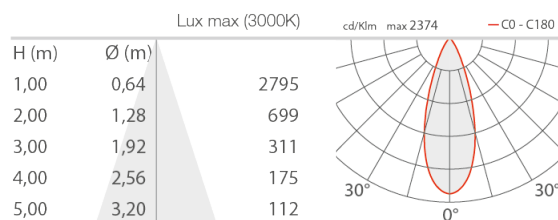

L - 36° CRI 90 deep, square cover

ACCESSORIES

Installation Accessories

WGCC30A1F

Round bezel

for installation flush with ceiling

Required installation accessories, not included

WGCC30A1T

Round bezel

for rebated installation

Required installation accessories, not included