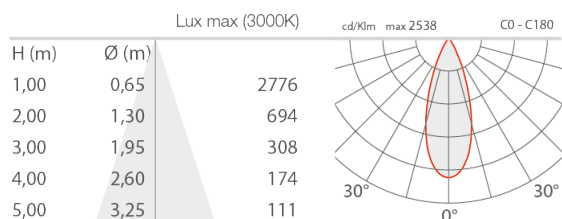

PHOTOMETRIC DATA

**L** - 36° CRI 90 flat, round cover

**L** - 36° CRI 90 flat, square cover

**L** - 36° CRI 90 shallow, round cover

**L** - 36° CRI 90 shallow, square cover

**L** - 36° CRI 90 deep, round cover