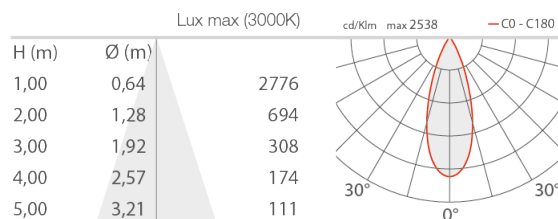

PHOTOMETRIC DATA

**L** - 36° CRI 90 flat, round cover

**L** - 36° CRI 90 flat, square cover

**L** - 36° CRI 90 shallow, round cover

**L** - 36° CRI 90 shallow, square cover

**L** - 36° CRI 90 deep, round cover