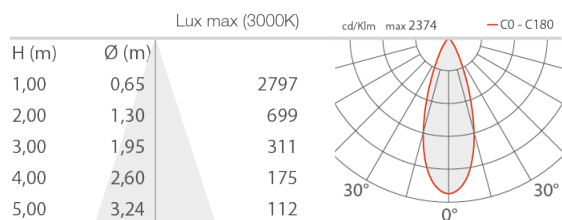

PHOTOMETRIC DATA

**L** - 36° CRI 90 flat, round cover

**L** - 36° CRI 90 flat, square cover

**L** - 36° CRI 90 shallow, round cover

**L** - 36° CRI 90 shallow, square cover

**L** - 36° CRI 90 deep, round cover