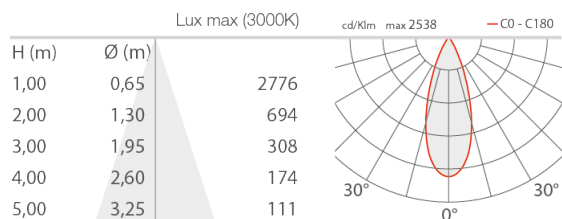

### LIGHTING CHARACTERISTICS

|                            |                                      |
|----------------------------|--------------------------------------|
| Number and type of LED     | 1 power LED High Intensity           |
| Average LED life           | 50 000h L90 B10 (Ta 25°C)            |
| LED colour                 | 4000K                                |
| CRI Colour Rendering Index | >90                                  |
| Binning                    | 2-step MacAdam                       |
| Optics                     | 36°                                  |
| Lumen output at source     | 1349 lm (3000K, 400mA, CRI >90)      |
| Delivered lumen output     | 1094 lm (3000K, 400mA, 36°, CRI >90) |

### MECHANICAL CHARACTERISTICS

|               |                                                                                |
|---------------|--------------------------------------------------------------------------------|
| Dimensions    | ø136 mm / 136x136 mm                                                           |
| Weight        | 900 gr                                                                         |
| Body material | body in die-cast aluminium and Bayblend, bezel and cover in die-cast aluminium |

PHOTOMETRIC DATA

**L** - 36° CRI 90 flat, round cover

**L** - 36° CRI 90 flat, square cover

**L** - 36° CRI 90 shallow, round cover

**L** - 36° CRI 90 shallow, square cover

**L** - 36° CRI 90 deep, round cover