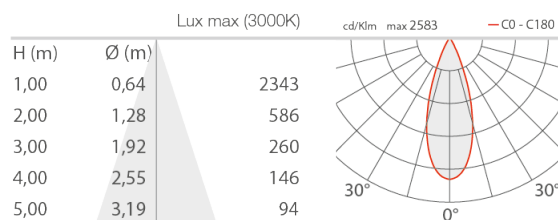

PHOTOMETRIC DATA

L - 36° CRI 90 flat, round cover

L - 36° CRI 90 flat, square cover

L - 36° CRI 90 shallow, round cover

L - 36° CRI 90 shallow, square cover

L - 36° CRI 90 deep, round cover

L - 36° CRI 90 deep, square cover