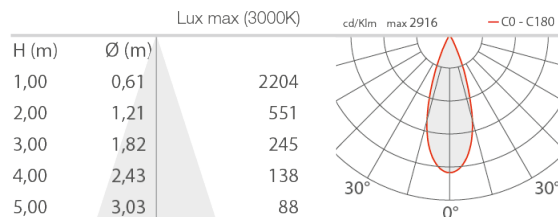

Number and type of LED	1 power LED High Intensity
Average LED life	50 000h L90 B10 (Ta 25°C)
LED colour	4000K
CRI Colour Rendering Index	>90
Binning	2-step MacAdam
Optics	36°
Lumen output at source	960 lm (3000K, 300mA, CRI >90)
Delivered lumen output	756 lm (3000K, 300mA, 36°, CRI >90)

MECHANICAL CHARACTERISTICS

Dimensions	ø85 mm / 85x85 mm
Weight	500 gr
Body material	body in die-cast aluminium and Bayblend, bezel and cover in die-cast aluminium

GENERAL CHARACTERISTICS

Ingress protection	IP40, IP44 with filter
Operating temperature	0°C — +45°C
Features	UGR <13 for versions with flat and shallow covers, UGR <19 for versions with deep cover
Energy efficiency class	F (light source) in accordance with EU 2019/2015
Appliance class	class III
Walkover	no
Drive-over	no
Power cables	includes 2x0.30 m single-core cables
Notes	Easy to wire. The electrical cables can be attached directly to the connector, making the product easier to install; Casambi control using the Casambi app with dedicated electronics

PHOTOMETRIC DATA

L - 36° CRI 90 flat, round cover

L - 36° CRI 90 flat, square cover

L - 36° CRI 90 shallow, round cover

L - 36° CRI 90 shallow, square cover

L - 36° CRI 90 deep, round cover

L - 36° CRI 90 deep, square cover