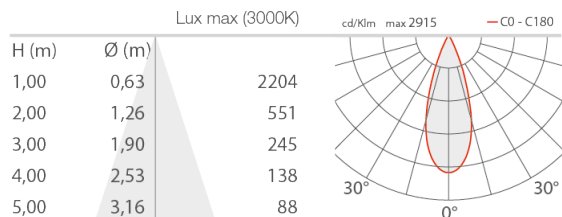

Number and type of LED	1 power LED High Intensity
Average LED life	50 000h L90 B10 (Ta 25°C)
LED colour	4000K
CRI Colour Rendering Index	>90
Binning	2-step MacAdam
Optics	36°
Lumen output at source	960 lm (3000K, 300mA, CRI >90)
Delivered lumen output	756 lm (3000K, 300mA, 36°, CRI >90)

MECHANICAL CHARACTERISTICS

Dimensions	ø85 mm / 85x85 mm
Weight	500 gr
Body material	body in die-cast aluminium and Bayblend, bezel and cover in die-cast aluminium

GENERAL CHARACTERISTICS

Ingress protection	IP40, IP44 with filter
Operating temperature	0°C — +45°C
Features	UGR <13 for versions with flat and shallow covers, UGR <19 for versions with deep cover
Energy efficiency class	F (light source) in accordance with EU 2019/2015
Appliance class	class III
Walkover	no
Drive-over	no
Power cables	includes 2x0.30 m single-core cables
Notes	Easy to wire. The electrical cables can be attached directly to the connector, making the product easier to install; Casambi control using the Casambi app with dedicated electronics

PHOTOMETRIC DATA

L - 36° CRI 90 flat, round cover

L - 36° CRI 90 flat, square cover

L - 36° CRI 90 shallow, round cover

L - 36° CRI 90 shallow, square cover

L - 36° CRI 90 deep, round cover

L - 36° CRI 90 deep, square cover