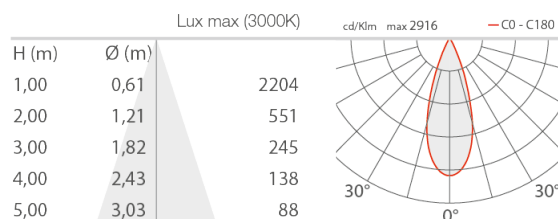

PHOTOMETRIC DATA

L - 36° CRI 90 flat, round cover

L - 36° CRI 90 flat, square cover

L - 36° CRI 90 shallow, round cover

L - 36° CRI 90 shallow, square cover

L - 36° CRI 90 deep, round cover

L - 36° CRI 90 deep, square cover