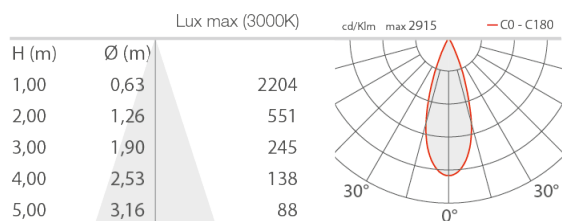

PHOTOMETRIC DATA

L - 36° CRI 90 flat, round cover

L - 36° CRI 90 flat, square cover

L - 36° CRI 90 shallow, round cover

L - 36° CRI 90 shallow, square cover

L - 36° CRI 90 deep, round cover

L - 36° CRI 90 deep, square cover