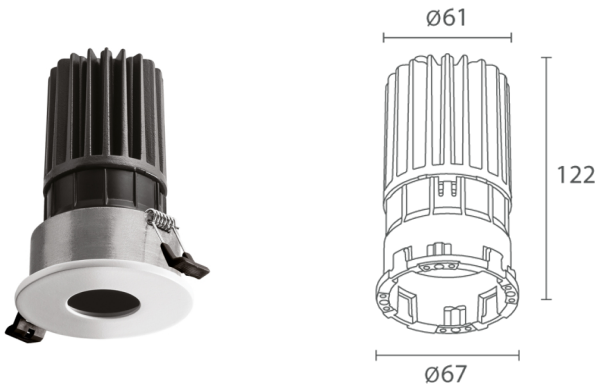

Made in Italy

 **Combina D 2.0, code: CC2020100090L0**
Recessed for indoor applications

 0,50 kg
 

04/04/2025 Rev. 09/2024

DESCRIPTION

recessed downlight for indoor applications; recessed (ceiling); Power consumption: max 11W; Power supply: max 300mA; Lumen output at source: 960 lm (3000K, 300mA, CRI >90); Delivered lumen output: 756 lm (3000K, 300mA, 36°, CRI >90); 1 power LED High Intensity, 2-step MacAdam, 50 000h L90 B10 (Ta 25°C); LED colour: 4000K; Optics: 36°: optical system consisting of a deep-set, high-efficiency TIR lens; CRI Colour Rendering Index: >90; Body material: body made of low-copper-content die-cast aluminium alloy EN AB 46100, for excellent corrosion resistance, and flame-retardant Bayblend. Trim and cover made of low-copper-content die-cast aluminium alloy EN AB 46100 for excellent resistance to corrosion; RAL finish on request; power supply unit not included; Wiring: series; includes 2x0.30 m single-core cables; Control system: dimming via dimmable driver; Ingress protection: IP40, IP44 with filter; UGR <13 for versions with flat and shallow covers, UGR <19 for versions with deep cover; Easy to wire. The electrical cables can be attached directly to the connector, making the product easier to install; Casambi control using the Casambi app with dedicated electronics; Operating temperature: 0°C — +45°C; Appliance class: class III; Weight: 500 gr; Dimensions: ø85 mm / 85x85 mm; Energy efficiency class: F (light source) in accordance with EU 2019/2015; Accessories: WGCC20A1F Round bezel, WGCC20A1T Round bezel, WGCC20A2F Square bezel, WGCC20A2T Square bezel, WHCC20A1 Honeycomb louvre, WHCC20A2 Honeycomb louvre, WRCC20R1D Diffuser filter, WRCC20R1T Transparent IP44 screen, WRCC20R1W Elliptical filter, WRCC20S1D Diffuser filter, WRCC20S1T Transparent IP44 screen, WRCC20S1W Elliptical filter, WZCC20108 Flat, round cover, WZCC2010E Flat, round cover, WZCC2010N Flat, round cover, WZCC2010Z Flat, round cover, WZCC20208 Flat, square cover, WZCC2020E Flat, square cover, WZCC2020N Flat, square cover, WZCC2020Z Flat, square cover, WZCC20308 Shallow, round cover, WZCC2030E Shallow, round cover, WZCC2030N Shallow, round cover, WZCC2030Z Shallow, round cover, WZCC20408 Shallow, square cover, WZCC2040E Shallow, square cover, WZCC2040N Shallow, square cover, WZCC2040Z Shallow, square cover, WZCC20508 Deep, round cover, WZCC2050E Deep, round cover, WZCC2050N Deep, round cover, WZCC2050Z Deep, round cover, WZCC20608 Deep, square cover, WZCC2060E Deep, square cover, WZCC2060N Deep, square cover, WZCC2060Z Deep, square cover; tested and approved via E.O.L. (End Of Line) test with functioning test and check of electrical power consumption