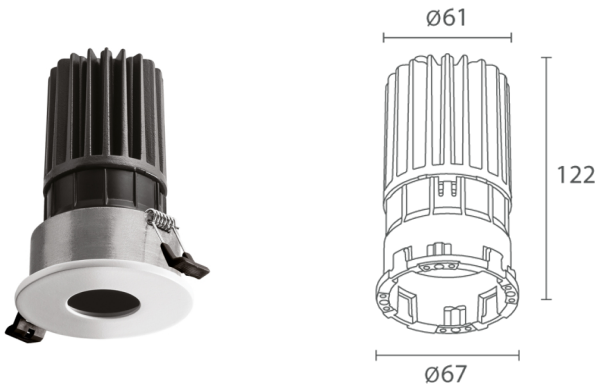

Made in Italy

 **Combina D 2.0, code: CC2020100090L0**
Recessed for indoor applications

04/12/2024 Rev. 47

 0,50 kg
  IP40
  IP44 with filter
 

DESCRIPTION

recessed downlight for indoor applications; recessed (ceiling); Power consumption: max 11W; Power supply: max 300mA; Lumen output at source: 960 lm (3000K, 300mA, CRI >90); Delivered lumen output: 756 lm (3000K, 300mA, 36°, CRI >90); 1 power LED High Intensity, 2-step MacAdam, 50 000h L90 B10 (Ta 25°C); LED colour: 4000K; Optics: 36°: optical system consisting of a deep-set, high-efficiency TIR lens; CRI Colour Rendering Index: >90; Body material: body made of low-copper-content die-cast aluminium alloy EN AB 46100, for excellent corrosion resistance, and flame-retardant Bayblend. Trim and cover made of low-copper-content die-cast aluminium alloy EN AB 46100 for excellent resistance to corrosion; RAL finish on request; power supply unit not included; Wiring: series; includes 2x0.30 m single-core cables; Control system: dimming via dimmable driver; Ingress protection: IP40, IP44 with filter; UGR <13 for versions with flat and shallow covers, UGR <19 for versions with deep cover; Easy to wire. The electrical cables can be attached directly to the connector, making the product easier to install; Casambi control using the Casambi app with dedicated electronics; Operating temperature: 0°C — +45°C; Appliance class: class III; Weight: 500 gr; Dimensions: ø85 mm / 85x85 mm; Energy efficiency class: F (light source) in accordance with EU 2019/2015; Accessories: WGCC20A1F Round bezel, WGCC20A1T Round bezel, WGCC20A2F Square bezel, WGCC20A2T Square bezel, WHCC20A1 Honeycomb louvre, WHCC20A2 Honeycomb louvre, WRCC20R1D Diffuser filter, WRCC20R1T Transparent IP44 screen, WRCC20R1W Elliptical filter, WRCC20S1D Diffuser filter, WRCC20S1T Transparent IP44 screen, WRCC20S1W Elliptical filter, WZCC20108 Flat, round cover, WZCC2010E Flat, round cover, WZCC2010N Flat, round cover, WZCC2010Z Flat, round cover, WZCC20208 Flat, square cover, WZCC2020E Flat, square cover, WZCC2020N Flat, square cover, WZCC2020Z Flat, square cover, WZCC20308 Shallow, round cover, WZCC2030E Shallow, round cover, WZCC2030N Shallow, round cover, WZCC2030Z Shallow, round cover, WZCC20408 Shallow, square cover, WZCC2040E Shallow, square cover, WZCC2040N Shallow, square cover, WZCC2040Z Shallow, square cover, WZCC20508 Deep, round cover, WZCC2050E Deep, round cover, WZCC2050N Deep, round cover, WZCC2050Z Deep, round cover, WZCC20608 Deep, square cover, WZCC2060E Deep, square cover, WZCC2060N Deep, square cover, WZCC2060Z Deep, square cover; tested and approved via E.O.L. (End Of Line) test with functioning test and check of electrical power consumption