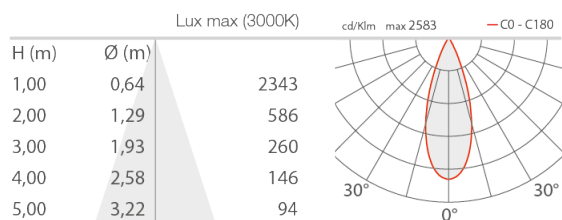

PHOTOMETRIC DATA

L - 36° CRI 90 flat, round cover

L - 36° CRI 90 flat, square cover

L - 36° CRI 90 shallow, round cover

L - 36° CRI 90 shallow, square cover

L - 36° CRI 90 deep, round cover

L - 36° CRI 90 deep, square cover