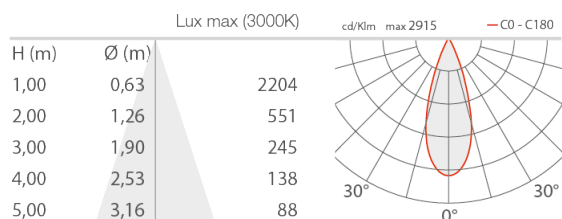

PHOTOMETRIC DATA

L - 36° CRI 90 flat, round cover

L - 36° CRI 90 flat, square cover

L - 36° CRI 90 shallow, round cover

L - 36° CRI 90 shallow, square cover

L - 36° CRI 90 deep, round cover

L - 36° CRI 90 deep, square cover