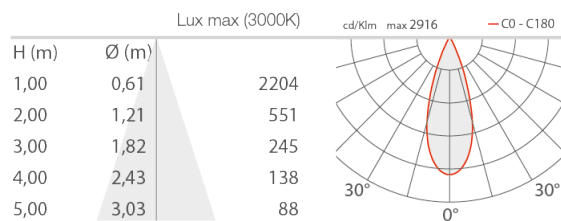

Number and type of LED	1 power LED High Intensity
Average LED life	50 000h L90 B10 (Ta 25°C)
LED colour	4000K
CRI Colour Rendering Index	>90
Binning	2-step MacAdam
Optics	36°
Lumen output at source	960 lm (3000K, 300mA, CRI >90)
Delivered lumen output	756 lm (3000K, 300mA, 36°, CRI >90)

MECHANICAL CHARACTERISTICS

Dimensions	ø85 mm / 85x85 mm
Weight	500 gr
Body material	body in die-cast aluminium and Bayblend, bezel and cover in die-cast aluminium

GENERAL CHARACTERISTICS

Ingress protection	IP40, IP44 with filter
Operating temperature	0°C — +45°C
Features	UGR <13 for versions with flat and shallow covers, UGR <19 for versions with deep cover
Energy efficiency class	F (light source) in accordance with EU 2019/2015
Appliance class	class III
Walkover	no
Drive-over	no
Power cables	includes 2x0.30 m single-core cables
Notes	Easy to wire. The electrical cables can be attached directly to the connector, making the product easier to install; Casambi control using the Casambi app with dedicated electronics

PHOTOMETRIC DATA

L - 36° CRI 90 flat, round cover

L - 36° CRI 90 flat, square cover

L - 36° CRI 90 shallow, round cover

L - 36° CRI 90 shallow, square cover

L - 36° CRI 90 deep, round cover

L - 36° CRI 90 deep, square cover