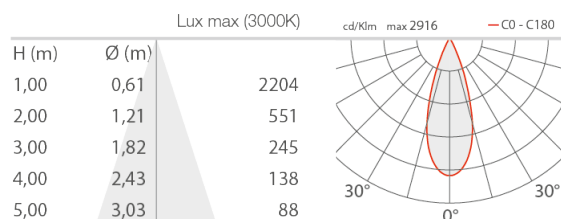

PHOTOMETRIC DATA

L - 36° CRI 90 flat, round cover

L - 36° CRI 90 flat, square cover

L - 36° CRI 90 shallow, round cover

L - 36° CRI 90 shallow, square cover

L - 36° CRI 90 deep, round cover

L - 36° CRI 90 deep, square cover