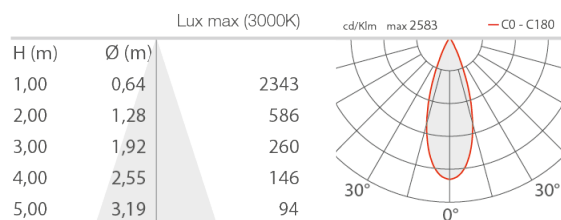

PHOTOMETRIC DATA

L - 36° CRI 90 flat, round cover

L - 36° CRI 90 flat, square cover

L - 36° CRI 90 shallow, round cover

L - 36° CRI 90 shallow, square cover

L - 36° CRI 90 deep, round cover

L - 36° CRI 90 deep, square cover