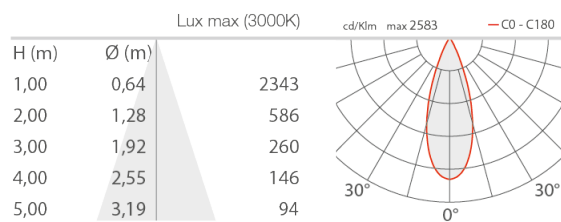

PHOTOMETRIC DATA

L - 36° CRI 90 flat, round cover

L - 36° CRI 90 flat, square cover

L - 36° CRI 90 shallow, round cover

L - 36° CRI 90 shallow, square cover

L - 36° CRI 90 deep, round cover

L - 36° CRI 90 deep, square cover