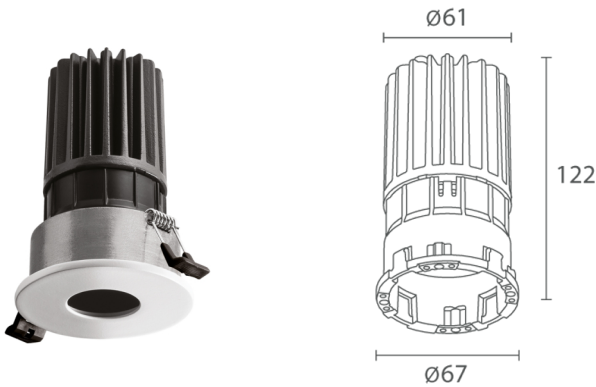

Made in Italy

 **Combina D 2.0, code: CC2020100090L0**
Recessed for indoor applications

17/08/2024 Rev. 46

 0,50 kg
  IP40
  IP44 with filter
  CASAMBI
 

DESCRIPTION

recessed downlight for indoor applications; recessed (ceiling); Power consumption: max 11W; Power supply: max 300mA; Lumen output at source: 960 lm (3000K, 300mA, CRI >90); Delivered lumen output: 756 lm (3000K, 300mA, 36°, CRI >90); 1 power LED High Intensity, 2-step MacAdam, 50 000h L90 B10 (Ta 25°C); LED colour: 4000K; Optics: 36°: optical system consisting of a deep-set, high-efficiency TIR lens; CRI Colour Rendering Index: >90; Body material: body made of low-copper-content die-cast aluminium alloy EN AB 46100, for excellent corrosion resistance, and flame-retardant Bayblend. Trim and cover made of low-copper-content die-cast aluminium alloy EN AB 46100 for excellent resistance to corrosion; RAL finish on request; power supply unit not included; Wiring: series; includes 2x0.30 m single-core cables; Control system: dimming via dimmable driver; Ingress protection: IP40, IP44 with filter; UGR <13 for versions with flat and shallow covers, UGR <19 for versions with deep cover; Easy to wire. The electrical cables can be attached directly to the connector, making the product easier to install; Casambi control using the Casambi app with dedicated electronics; Operating temperature: 0°C — +45°C; Appliance class: class III; Weight: 500 gr; Dimensions: ø85 mm / 85x85 mm; Energy efficiency class: F (light source) in accordance with EU 2019/2015; Accessories: WGCC20A1F Round bezel, WGCC20A1T Round bezel, WGCC20A2F Square bezel, WGCC20A2T Square bezel, WHCC20A1 Honeycomb louvre, WHCC20A2 Honeycomb louvre, WRCC20R1D Diffuser filter, WRCC20R1T Transparent IP44 screen, WRCC20R1W Elliptical filter, WRCC20S1D Diffuser filter, WRCC20S1T Transparent IP44 screen, WRCC20S1W Elliptical filter, WZCC20108 Flat, round cover, WZCC2010E Flat, round cover, WZCC2010N Flat, round cover, WZCC2010Z Flat, round cover, WZCC20208 Flat, square cover, WZCC2020E Flat, square cover, WZCC2020N Flat, square cover, WZCC2020Z Flat, square cover, WZCC20308 Shallow, round cover, WZCC2030E Shallow, round cover, WZCC2030N Shallow, round cover, WZCC2030Z Shallow, round cover, WZCC20408 Shallow, square cover, WZCC2040E Shallow, square cover, WZCC2040N Shallow, square cover, WZCC2040Z Shallow, square cover, WZCC20508 Deep, round cover, WZCC2050E Deep, round cover, WZCC2050N Deep, round cover, WZCC2050Z Deep, round cover, WZCC20608 Deep, square cover, WZCC2060E Deep, square cover, WZCC2060N Deep, square cover, WZCC2060Z Deep, square cover; tested and approved via E.O.L. (End Of Line) test with functioning test and check of electrical power consumption