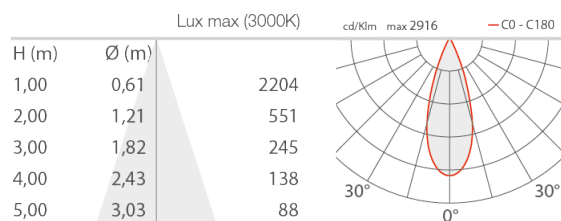

PHOTOMETRIC DATA

L - 36° CRI 90 flat, round cover

L - 36° CRI 90 flat, square cover

L - 36° CRI 90 shallow, round cover

L - 36° CRI 90 shallow, square cover

L - 36° CRI 90 deep, round cover

L - 36° CRI 90 deep, square cover