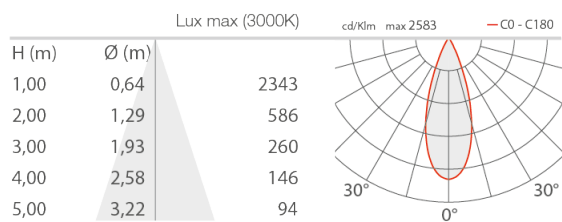

PHOTOMETRIC DATA

L - 36° CRI 90 flat, round cover

L - 36° CRI 90 flat, square cover

L - 36° CRI 90 shallow, round cover

L - 36° CRI 90 shallow, square cover

L - 36° CRI 90 deep, round cover

L - 36° CRI 90 deep, square cover