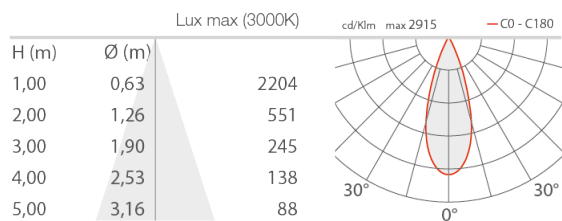

Number and type of LED	1 power LED High Intensity
Average LED life	50 000h L90 B10 (Ta 25°C)
LED colour	4000K
CRI Colour Rendering Index	>90
Binning	2-step MacAdam
Optics	36°
Lumen output at source	960 lm (3000K, 300mA, CRI >90)
Delivered lumen output	756 lm (3000K, 300mA, 36°, CRI >90)

MECHANICAL CHARACTERISTICS

Dimensions	ø85 mm / 85x85 mm
Weight	500 gr
Body material	body in die-cast aluminium and Bayblend, bezel and cover in die-cast aluminium

GENERAL CHARACTERISTICS

Ingress protection	IP40, IP44 with filter
Operating temperature	0°C — +45°C
Features	UGR <13 for versions with flat and shallow covers, UGR <19 for versions with deep cover
Energy efficiency class	F (light source) in accordance with EU 2019/2015
Appliance class	class III
Walkover	no
Drive-over	no
Power cables	includes 2x0.30 m single-core cables
Notes	Easy to wire. The electrical cables can be attached directly to the connector, making the product easier to install; Casambi control using the Casambi app with dedicated electronics

PHOTOMETRIC DATA

L - 36° CRI 90 flat, round cover

L - 36° CRI 90 flat, square cover

L - 36° CRI 90 shallow, round cover

L - 36° CRI 90 shallow, square cover

L - 36° CRI 90 deep, round cover

L - 36° CRI 90 deep, square cover