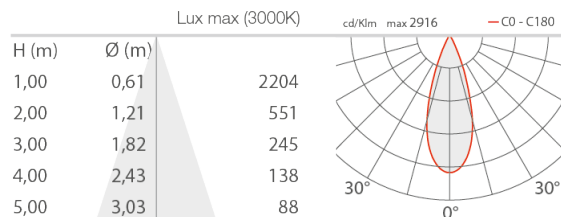

Number and type of LED	1 power LED High Intensity
Average LED life	50 000h L90 B10 (Ta 25°C)
LED colour	4000K
CRI Colour Rendering Index	>90
Binning	2-step MacAdam
Optics	36°
Lumen output at source	960 lm (3000K, 300mA, CRI >90)
Delivered lumen output	756 lm (3000K, 300mA, 36°, CRI >90)

MECHANICAL CHARACTERISTICS

Dimensions	ø85 mm / 85x85 mm
Weight	500 gr
Body material	body in die-cast aluminium and Bayblend, bezel and cover in die-cast aluminium

GENERAL CHARACTERISTICS

Ingress protection	IP40, IP44 with filter
Operating temperature	0°C — +45°C
Features	UGR <13 for versions with flat and shallow covers, UGR <19 for versions with deep cover
Energy efficiency class	F (light source) in accordance with EU 2019/2015
Appliance class	class III
Walkover	no
Drive-over	no
Power cables	includes 2x0.30 m single-core cables
Notes	Easy to wire. The electrical cables can be attached directly to the connector, making the product easier to install; Casambi control using the Casambi app with dedicated electronics

PHOTOMETRIC DATA

L - 36° CRI 90 flat, round cover

L - 36° CRI 90 flat, square cover

L - 36° CRI 90 shallow, round cover

L - 36° CRI 90 shallow, square cover

L - 36° CRI 90 deep, round cover

L - 36° CRI 90 deep, square cover