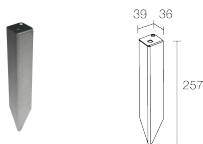

ACCESSORIES

Installation Accessories

WP0100

Spike for in-ground installation

Anti-glare

WB0320I

Standard snoot - stainless steel

WB0321I

Asymmetrical snoot - stainless steel