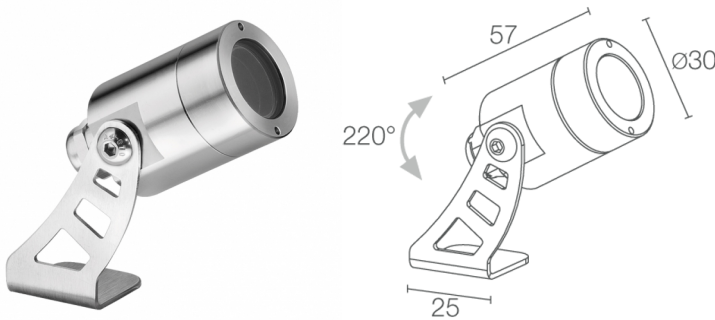

Made in Italy

Spot 1.0, code: CF10129SAI
Projectors for outdoor applications

30/06/2024 Rev. 31

on request
kg 0,40
CASAMBI

F

DESCRIPTION

projector for outdoor applications (not suitable for use in immersion in swimming pools or fountains); surface mounted (ceiling, wall, ground, spike, strap); Power consumption: max 2W; Power supply: max 500mA; Lumen output at source: 145 lm (3000K, 500mA); Delivered lumen output: 88 lm (3000K, 500mA, 20°); 1 power LED, 1/4 ANSI BIN, 50 000h L90 B10 (Ta 25°C); LED colour: 4000K; Optics: 10°; CRI Colour Rendering Index: 80; Body material: body and trim in AISI 316L stainless steel; RAL finish on request; Screen material: screen in tempered, transparent glass; power supply unit not included; Wiring: series; includes 1.5 m neoprene cable, H05RN-F 2x0,35/0,75 Ø6,3 mm; Control system: dimming via dimmable driver; Ingress protection: IP68; Impact resistance: IK10; version with elliptical optics available on request; Casambi control using the Casambi app with dedicated electronics; Protection systems: IPS (Intelligent Protection System) protects lighting fixtures from water infiltrations, which can occur if there are faulty junctions between the cables in outdoor or underwater applications. This innovation, patented by L&L, also guarantees electrical protection against polarity reversal, hot plugging, ESD and power surges, which can occur if there are faults in the electrical circuit; Operating temperature: -20°C — +45°C; Glow wire test: 960°; Photobiological safety: photobiological safety: risk group 1 according to EN 62471:2006; Appliance class: class III; Weight: 400 g; Dimensions: Ø30x57mm; Energy efficiency class: F (light source) in accordance with EU 2019/2015; Accessories: WB0320I Standard snoot - stainless steel, WB0321I Asymmetrical snoot - stainless steel, WH0101 Honeycomb louvre, WP0100 Spike for in-ground installation, WP1004 Fastener strap - 5 m; tested and approved via E.O.L. (End Of Line) test with functioning test and check of electrical power consumption

Status: Available