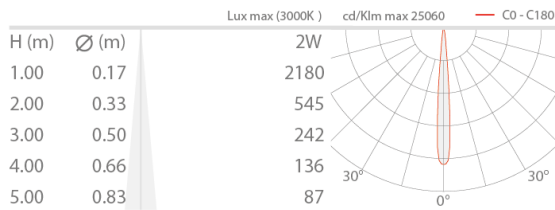

PHOTOMETRIC DATA

S - 10°

ACCESSORIES

Installation Accessories

WP0100

Spike for in-ground installation

Anti-glare

WB0320I

Standard snoot - stainless steel

WB0321I

Asymmetrical snoot - stainless steel

WH0101

Honeycomb louvre

built into the lighting fixture

The honeycomb louvre can be fitted on all fixed optics, except for sharp optics

Order together with the lighting fixture

Other