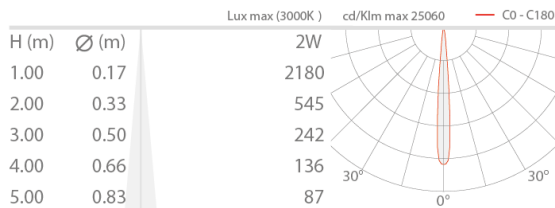

PHOTOMETRIC DATA

S - 10°

ACCESSORIES

Installation Accessories

WP0100

Spike for in-ground installation

Anti-glare

WB0320I

Standard snoot - stainless steel

WB0321I

Asymmetrical snoot - stainless steel

WH0101

Honeycomb louvre

built into the lighting fixture

The honeycomb louvre can be fitted on all fixed optics, except for sharp optics

Order together with the lighting fixture

Other