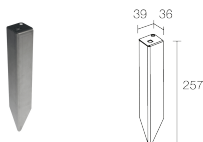

ACCESSORIES

Installation Accessories

WP0100

Spike for in-ground installation

Anti-glare

WB0320I

Standard snoot - stainless steel

WB0321I

Asymmetrical snoot - stainless steel