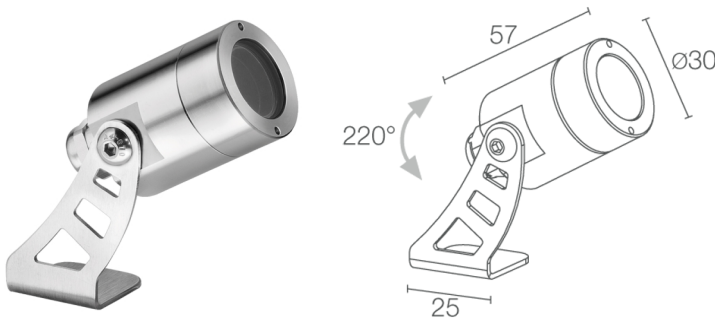

## DESCRIPTION

projector for outdoor applications (not suitable for use in immersion in swimming pools or fountains); surface mounted (ceiling, wall, ground, spike, strap); Power consumption: max 2W; Power supply: max 500mA; Lumen output at source: 145 lm (3000K, 500mA); Delivered lumen output: 88 lm (3000K, 500mA, 20°); 1 power LED, 1/4 ANSI BIN, 50 000h L90 B10 (Ta 25°C); LED colour: 3000K; Optics: 10°; CRI Colour Rendering Index: 80; Body material: body and trim in AISI 316L stainless steel; RAL finish on request; Screen material: screen in tempered, transparent glass; power supply unit not included; Wiring: series; includes 1.5 m neoprene cable, H05RN-F 2x0,35/0,75 Ø6,3 mm; Control system: dimming via dimmable driver; Ingress protection: IP68; Impact resistance: IK10; version with elliptical optics available on request; Casambi control using the Casambi app with dedicated electronics; Protection systems: IPS (Intelligent Protection System) protects lighting fixtures from water infiltrations, which can occur if there are faulty junctions between the cables in outdoor or underwater applications. This innovation, patented by L&L, also guarantees electrical protection against polarity reversal, hot plugging, ESD and power surges, which can occur if there are faults in the electrical circuit; Operating temperature: -20°C — +45°C; Glow wire test: 960°; Photobiological safety: photobiological safety: risk group 1 according to EN 62471:2006; Appliance class: class III; Weight: 400 g; Dimensions: Ø30x57mm; Energy efficiency class: F (light source) in accordance with EU 2019/2015; Accessories: WB0320I Standard snoot - stainless steel, WB0321I Asymmetrical snoot - stainless steel, WH0101 Honeycomb louvre, WP0100 Spike for in-ground installation, WP1004 Fastener strap - 5 m; tested and approved via E.O.L. (End Of Line) test with functioning test and check of electrical power consumption