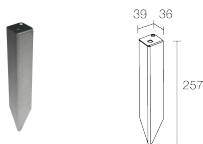

ACCESSORIES

Installation Accessories

WP0100

Spike for in-ground installation

Anti-glare

WB0320I

Standard snoot - stainless steel