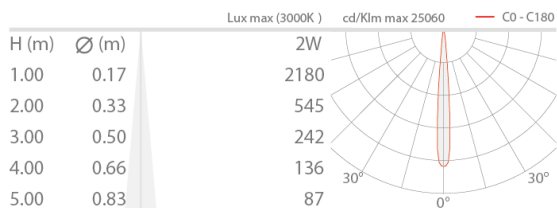

PHOTOMETRIC DATA

S - 10°

ACCESSORIES

Installation Accessories

WP0100

Spike for in-ground installation

Anti-glare

WB0320I

Standard snoot - stainless steel

WB0321I

Asymmetrical snoot - stainless steel

WH0101

Honeycomb louvre

built into the lighting fixture

The honeycomb louvre can be fitted on all fixed optics, except for sharp optics

Order together with the lighting fixture

Other