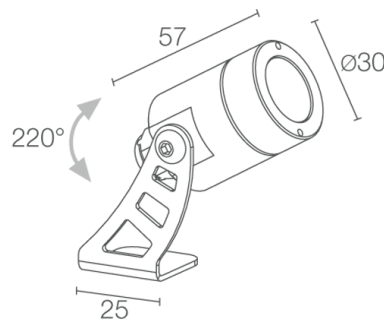

Made in Italy

Spot 1.0, code: CF10125SAI
Projectors for outdoor applications

21/11/2024 Rev. 33

on request
kg 0,40
CASAMBI

F

DESCRIPTION

projector for outdoor applications (not suitable for use in immersion in swimming pools or fountains); surface mounted (ceiling, wall, ground, spike, strap); Power consumption: max 2W; Power supply: max 500mA; Lumen output at source: 145 lm (3000K, 500mA); Delivered lumen output: 88 lm (3000K, 500mA, 20°); 1 power LED, 1/4 ANSI BIN, 50 000h L90 B10 (Ta 25°C); LED colour: 3000K; Optics: 10°; CRI Colour Rendering Index: 80; Body material: body and trim in AISI 316L stainless steel; RAL finish on request; Screen material: screen in tempered, transparent glass; power supply unit not included; Wiring: series; includes 1.5 m neoprene cable, H05RN-F 2x0,35/0,75 Ø6,3 mm; Control system: dimming via dimmable driver; Ingress protection: IP68; Impact resistance: IK10; version with elliptical optics available on request; Casambi control using the Casambi app with dedicated electronics; Protection systems: IPS (Intelligent Protection System) protects lighting fixtures from water infiltrations, which can occur if there are faulty junctions between the cables in outdoor or underwater applications. This innovation, patented by L&L, also guarantees electrical protection against polarity reversal, hot plugging, ESD and power surges, which can occur if there are faults in the electrical circuit; Operating temperature: -20°C — +45°C; Glow wire test: 960°; Photobiological safety: photobiological safety: risk group 1 according to EN 62471:2006; Appliance class: class III; Weight: 400 g; Dimensions: Ø30x57mm; Energy efficiency class: F (light source) in accordance with EU 2019/2015; Accessories: WB0320I Standard snoot - stainless steel, WB0321I Asymmetrical snoot - stainless steel, WH0101 Honeycomb louvre, WP0100 Spike for in-ground installation, WP1004 Fastener strap - 5 m; tested and approved via E.O.L. (End Of Line) test with functioning test and check of electrical power consumption

Status: Available