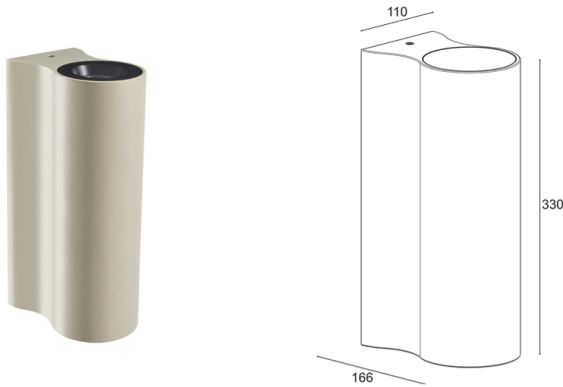

Made in Italy

Intono 4.9, code: NT490000005L97
Wall mounted for outdoor applications

17/07/2024 Rev. 29

DESCRIPTION

wall mounted for outdoor applications, single beam; surface mounted (wall); Power consumption: 17W; Power supply: 24Vdc; Lumen output at source: 1646 lm (3000K, CRI 80); Delivered lumen output: 1386 lm (3000K, 12°, CRI 80); 1 high power density COB LED, 2-step MacAdam, 50 000h L95 B10 (Ta 25°C); LED colour: 3000K; Optics: 57°: optical system consisting of a high-efficiency metallized technopolymer reflector; CRI Colour Rendering Index: 80; Body material: body made of low-copper-content die-cast aluminium alloy EN AB 46100 for excellent resistance to corrosion; Finishes: finish obtained through an initial treatment with a ceramic nanoparticle coating, to prepare for painting, followed by a coat of primer, which enables the fixture to be painted with paints such as two-pack polyurethane varnishes and two-pack acrylic paints suitable for masonry surfaces; RAL finish on request; Screen material: 4-mm-thick transparent extra-clear glass with vitrified serigraphy, high transmittance to ensure chromatic uniformity of light and tempered for excellent resistance to knocks and scratches; Installation: the device must be installed with the speaker facing down; power supply unit not included; Ingress protection: IP65; Impact resistance: IK06; single-beam version with built-in speaker. Speaker: maximum power 3W, nominal impedance Z 8 Ohm, mean sound pressure level 86 dB (1W/1m); version compatible with Google Home or Amazon Echo available on request for voice command control, Casambi-compatible version, controllable with the Casambi app, available on request; The paints that can be used on primed lighting fixtures are the same ones that are suitable for use on masonry surfaces, i.e. two-pack polyurethane varnishes, two-pack acrylic paints; Operating temperature: -20°C — +45°C; Glow wire test: 960°; Photobiological safety: photobiological safety: risk group 1 according to EN 62471:2006; Appliance class: class III; Weight: 4840 g; Dimensions: 166x110x330 mm; Energy efficiency class: F (light source) in accordance with EU 2019/2015; Accessories: WUNT39A00 Bluetooth 3.0 audio control kit with power supply unit and amplifier, WUNT39A01 Wi-Fi light control kit; tested and approved via E.O.L. (End Of Line) test with functioning test and check of electrical power consumption

Status: Available