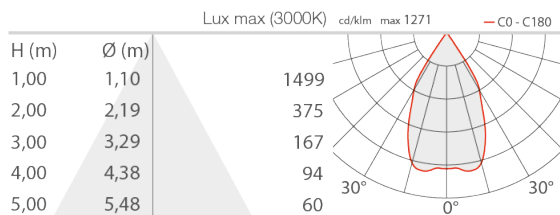

### LIGHTING CHARACTERISTICS

Number and type of LED	1 high power density COB LED
Average LED life	50 000h L95 B10 (Ta 25°C)
LED colour	3000K
CRI Colour Rendering Index	80
Binning	2-step MacAdam
Optics	57°
Lumen output at source	1646 lm (3000K, CRI 80)
Delivered lumen output	1386 lm (3000K, 12°, CRI 80)

### MECHANICAL CHARACTERISTICS

Dimensions	166x110x330 mm
Weight	4840 g
Finishes	primer
Mounting	with mounting plate, screws and plugs
Body material	body in die-cast aluminium
Screen material	screen in serigraphed, transparent, tempered extra-clear glass

### GENERAL CHARACTERISTICS

Ingress protection	IP65
Operating temperature	-20°C — +45°C
Impact resistance	IK06
Features	single-beam version with built-in speaker. Speaker: maximum power 3W, nominal impedance Z 8 Ohm, mean sound pressure level 86 dB (1W/1m)
Energy efficiency class	F (light source) in accordance with EU 2019/2015
Glow wire test	960°
Appliance class	class III
Walkover	no
Drive-over	no
Photobiological safety	photobiological safety: risk group 1 according to EN 62471:2006
Notes	version compatible with Google Home or Amazon Echo available on request for voice command control, Casambi-compatible version, controllable with the Casambi app, available on request; The paints that can be used on primed lighting fixtures are the same ones that are suitable for use on masonry surfaces, i.e: two-pack polyurethane varnishes, two-pack acrylic paints

## PHOTOMETRIC DATA

L - 57° CRI 80