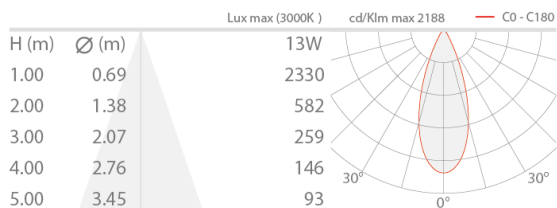

PHOTOMETRIC DATA

L - 38° CRI 80

ACCESSORIES

Installation Accessories

WG0400
Retaining spring clip Ø100mm

L&L Luce&Light SRL reserves the right to change the information contained in this document at any time without prior notice being given.