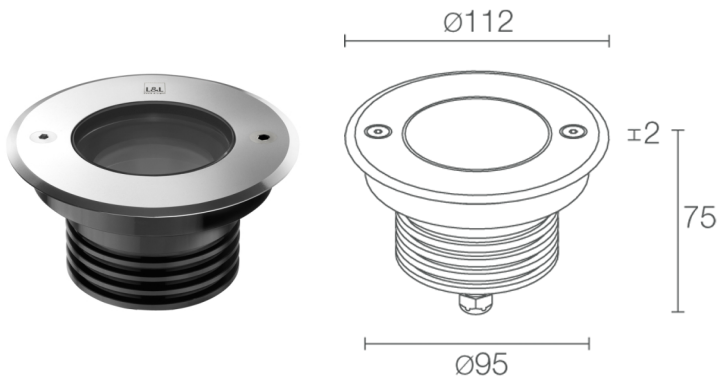

Made in Italy

 **Bright 3.F**, code: CB3F01000050LI
Recessed for outdoor applications

 kg 5000 - kN 50
  0,78 kg
 IP65 IP68 IP69 IK10

CASAMBI

DESCRIPTION

recessed for outdoor applications (not suitable for use in immersion in swimming pools or fountains); drive-over up to 5000 kg; recessed (ceiling, wall, floor); Power consumption: 13W; Power supply: 24Vdc; Lumen output at source: 1485 lm (3000K, 13W, CRI 80); Delivered lumen output: 1125 lm (3000K, 55°, 13W, CRI 80); 1 high power density COB LED, 3-step MacAdam, 50 000h L95 B10 (Ta 25°C); LED colour: 3000K; Optics: 38°: optical system consisting of a high-efficiency TIR lens; CRI Colour Rendering Index: 80; Body material: body made of ANTICORODAL 6082 aluminium alloy, made entirely on a CNC lathe and then electro-coloured black. Trim in AISI 316L stainless steel, made with a CNC lathe; Screen material: 10-mm-thick transparent extra-clear glass, high transmittance to ensure chromatic uniformity of light, serigraphed grey and tempered for excellent resistance to knocks and scratches; Seals: the silicone rubber gaskets guarantee maximum resistance to UV rays and unchanging mechanical characteristics over time; Thickness of installation surface: min 0 mm, max 25 mm; power supply unit not included; includes 1.50 m neoprene cable, H05RN-F 2x0.75/0.75 Ø6.3 mm; Ingress protection: IP65, IP68, IP69; Impact resistance: IK10; 16°x69° optics adjustable through 360° using the magnet provided; Casambi control using the Casambi app with dedicated electronics; Protection systems: IPS (Intelligent Protection System) protects lighting fixtures from water infiltrations, which can occur if there are faulty junctions between the cables in outdoor or underwater applications. This innovation, patented by L&L, also guarantees electrical protection against polarity reversal, hot plugging, ESD and power surges, which can occur if there are faults in the electrical circuit; Operating temperature: -20°C — +45°C; Maximum device temperature: 50°C (Ta 25°C); Glow wire test: 960°; Photobiological safety: photobiological safety: risk group 1 according to EN 62471:2006; Appliance class: class III; Weight: 780 g; Dimensions: Ø112x75 mm; Cutout dimensions: Ø96 mm; Volume of thermal heatsink: Ø220x150 mm; Energy efficiency class: F (light source) in accordance with EU 2019/2015; Accessories: WC0105 Outer casing, WG0400 Retaining spring clip Ø100mm; tested and approved via E.O.L. (End Of Line) test with functioning test and check of electrical power consumption