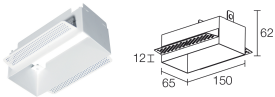

ACCESSORIES

Installation Accessories