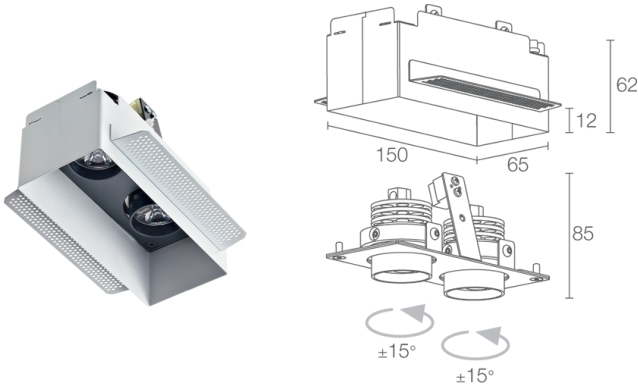

## DESCRIPTION

recessed downlight for indoor applications; recessed (ceiling); Power consumption: max 12W; Power supply: max 500mA; Lumen output at source: 872 lm (3000K, 500mA); Delivered lumen output: 672 lm (3000K, 500mA, 24°); 6 power LEDs, 1/4 ANSI BIN, 50 000h L90 B10 (Ta 25°C); LED colour: 3000K; Optics: 56° tiltable  $\pm 15^\circ$ ; CRI Colour Rendering Index: 80; Body material: body in anodized aluminium, trim in steel; Finishes: white (RAL 9003); RAL finish on request; Thickness of installation surface: min 5 mm, max 25 mm; power supply unit not included; Wiring: series; terminal block; Control system: dimming via dimmable driver; Ingress protection: IP40; Casambi-compatible version, controllable with the Casambi app, available on request; Operating temperature: 0°C — +45°C; Photobiological safety: photobiological safety: risk group 1 according to EN 62471:2006; Appliance class: class III; Weight: 600 g; Dimensions: 65x150x125 mm; Cutout dimensions: 65x150 mm; Volume of thermal heatsink: 165x250x150 mm; Energy efficiency class: F (light source) in accordance with EU 2019/2015; Accessories: WC2002 Outer casing for plasterboard; tested and approved via E.O.L. (End Of Line) test with functioning test and check of electrical power consumption

### MECHANICAL CHARACTERISTICS

|                            |   |
|----------------------------|---|
| Dimensions                 | 65x150x125 mm                             |
| Weight                     | 600 g                                     |
| Finishes                   | white RAL 9003                            |
| Mounting                   | with fixing springs or outer casing       |
| Body material              | body in anodized aluminium, trim in steel |
| Cutout dimensions          | 65x150 mm                                 |
| Volume of thermal heatsink | 165x250x150 mm                            |