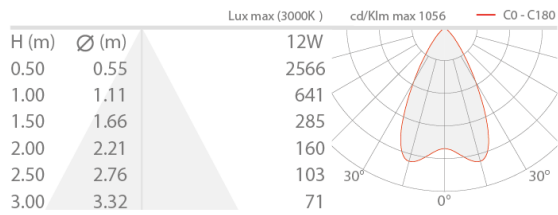

### LIGHTING CHARACTERISTICS

|                            |                            |
|----------------------------|----------------------------|
| Number and type of LED     | 6 power LEDs               |
| Average LED life           | 50 000h L90 B10 (Ta 25°C)  |
| LED colour                 | 3000K                      |
| CRI Colour Rendering Index | 80                         |
| Binning                    | 1/4 ANSI BIN               |
| Optics                     | 56° tiltable ±15°          |
| Lumen output at source     | 872 lm (3000K, 500mA)      |
| Delivered lumen output     | 672 lm (3000K, 500mA, 24°) |

### MECHANICAL CHARACTERISTICS

|                            |   |
|----------------------------|---|
| Dimensions                 | 65x150x125 mm                             |
| Weight                     | 600 g                                     |
| Finishes                   | white RAL 9003                            |
| Mounting                   | with fixing springs or outer casing       |
| Body material              | body in anodized aluminium, trim in steel |
| Cutout dimensions          | 65x150 mm                                 |
| Volume of thermal heatsink | 165x250x150 mm                            |

## PHOTOMETRIC DATA

L - 56°