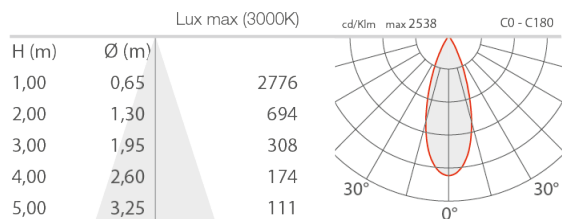

PHOTOMETRISCHE DATEN

L - 36° CRI 90 flat, round cover

L - 36° CRI 90 flat, square cover

L - 36° CRI 90 shallow, round cover

L - 36° CRI 90 shallow, square cover

L - 36° CRI 90 deep, round cover

L - 36° CRI 90 deep, square cover