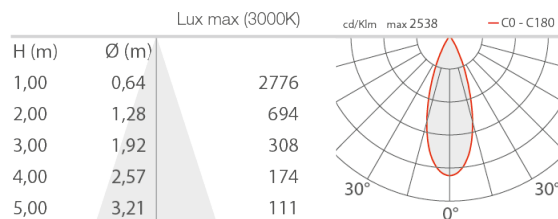

PHOTOMETRISCHE DATEN

L - 36° CRI 90 flat, round cover

L - 36° CRI 90 flat, square cover

L - 36° CRI 90 shallow, round cover

L - 36° CRI 90 shallow, square cover

L - 36° CRI 90 deep, round cover

L - 36° CRI 90 deep, square cover