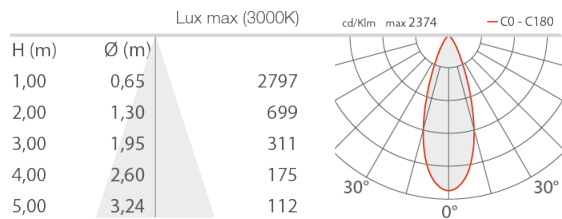

PHOTOMETRISCHE DATEN

L - 36° CRI 90 flat, round cover

L - 36° CRI 90 flat, square cover

L - 36° CRI 90 shallow, round cover

L - 36° CRI 90 shallow, square cover

L - 36° CRI 90 deep, round cover

L - 36° CRI 90 deep, square cover