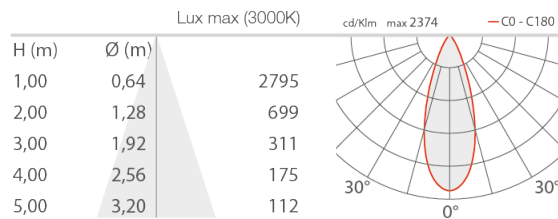

PHOTOMETRISCHE DATEN

L - 36° CRI 90 flat, round cover

L - 36° CRI 90 flat, square cover

L - 36° CRI 90 shallow, round cover

L - 36° CRI 90 shallow, square cover

L - 36° CRI 90 deep, round cover

L - 36° CRI 90 deep, square cover